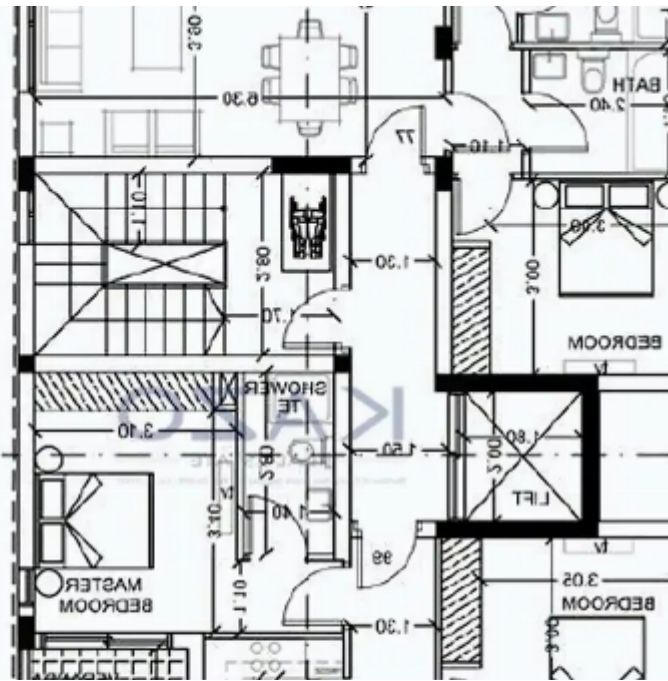

2-bedroom apartment for sale

Limassol, Panthea-Grammar-School-Agios-Athanasios-4105 ,
Cyprus

Offered at: € 460,000

Estate ID: 71333

Ref: ba5422782

NET internal area: **75**

Bathrooms: **2**

Bedrooms: **2**

Parking spaces: **Covered cars**

Available from: **2024-10-25**

Offered at: **460,000**

Type: **Apartment**

Discover a brand new offer of a two bedroom top floor flat for sale in Agios Athanasios area. The property covers 75 sqm of internal space, 15 sqm of covered veranda and 48 sqm of uncovered veranda. In more detail, the apartment consists of a large living room, a kitchen with provision for all essential appliances, two bedrooms, with the master bedroom having an en-suite bathroom and the main bathroom. The property is situated on the first floor of a three-story building, coming with one covered parking space and a storage unit. Located in an ideal place on the map, with easy access to the highway, while the City of Dreams Casino and Ladies Mile Beach are only a few moments away by car,...