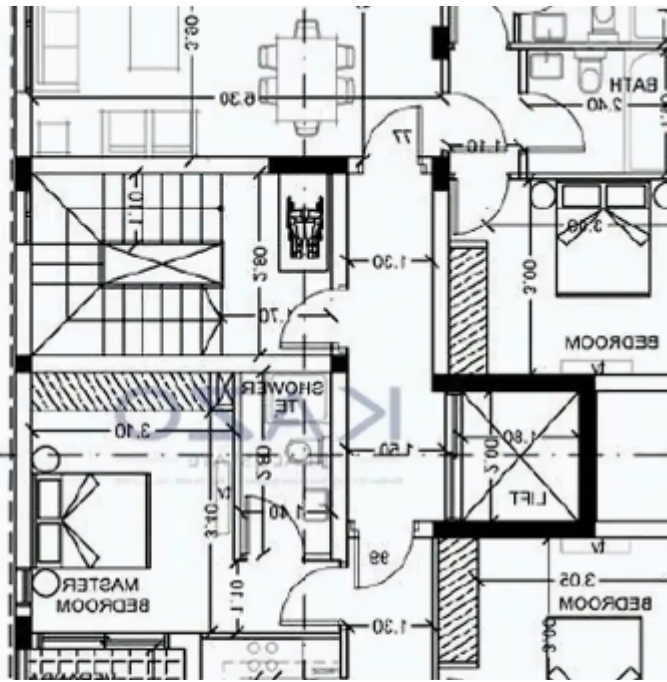

2-bedroom apartment for sale

Limassol, Panthea-Grammar-School-Agios-Athanasios-4105 ,
Cyprus

Offered at: € 330,000

Estate ID: 71337

Ref: ba5422783

NET internal area: **75**

Bathrooms: **2**

Bedrooms: **2**

Parking spaces: **Covered cars**

Available from: **2024-10-25**

Offered at: **330,000**

Type: **Apartment**

Discover a brand new offer of a two-bedroom flat for sale in Agios Athanasios area. The property covers 75 sqm of internal space, and 15 sqm of covered veranda. In more detail, the apartment consists of a large living room, a kitchen with provision for all essential appliances, two bedrooms, with the master bedroom having an en-suite bathroom and the main bathroom. The property is situated on the first floor of a three-story building, coming with one covered parking space and a storage unit. Located in an ideal place on the map, with easy access to the highway, while the City of Dreams Casino and Ladies Mile Beach are only a few moments away by car, with all vital amenities nearby such ...