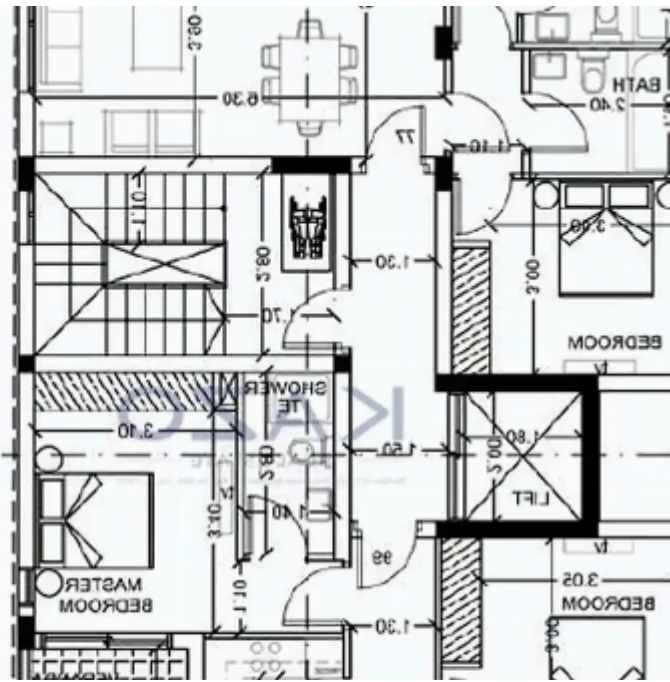

2-bedroom apartment for sale

Limassol, Panthea-Grammar-School-Agios-Athanasios-4105 ,
Cyprus

Offered at: € 330,000

Estate ID: 71337

Ref: ba5422783

NET internal area: **75**

Bathrooms: **2**

Bedrooms: **2**

Parking spaces: **Covered cars**

Available from: **2024-10-25**

Offered at: **330,000**

Type: **Apartment**

Discover a brand new offer of a two-bedroom flat for sale in Agios Athanasios area. The property covers 75 sqm of internal space, and 15 sqm of covered veranda. In more detail, the apartment consists of a large living room, a kitchen with provision for all essential appliances, two bedrooms, with the master bedroom having an en-suite bathroom and the main bathroom. The property is situated on the first floor of a three-story building, coming with one covered parking space and a storage unit. Located in an ideal place on the map, with easy access to the highway, while the City of Dreams Casino and Ladies Mile Beach are only a few moments away by car, with all vital amenities nearby such ...