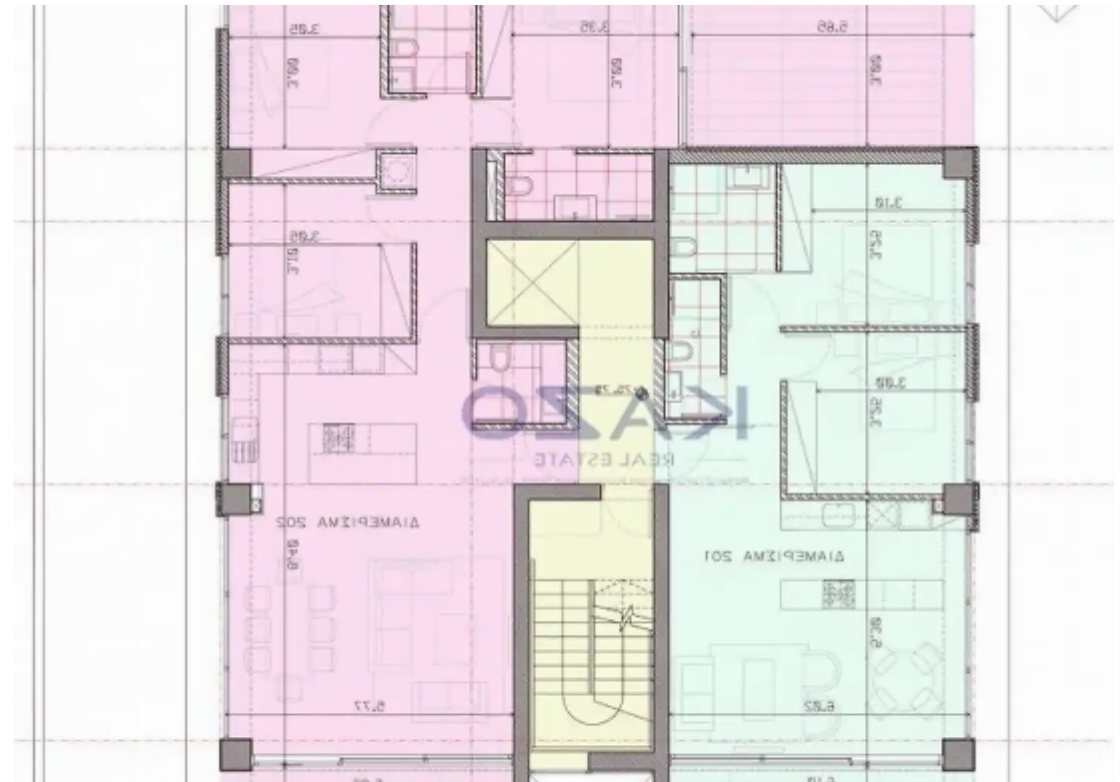

2-bedroom apartment for sale

Limassol, Super-Home-Center-Timou-Prodromou-Mesa-Geitonia-4004 , Cyprus

Offered at: € 325,000

Estate ID: 71356

Ref: ba5422777

NET internal area: **81**

Bathrooms: **1**

Bedrooms: **2**

Parking spaces: **Covered cars**

Available from: **2024-10-25**

Offered at: **325,000**

Type: **Apartment**

*****Elegant design of exceptional and spacious two-bedroom apartments now available for sale in the heart of Mesa Geitonia. The two-bedroom flat covers an enclosed area of 81 square meters and a covered balcony area of 16 square meters, situated on the first floor of a three-floor residential building. The apartment offers a guest toilet unit and an ensuite master shower in the master bedroom. The kitchen and living area are joined with an open-plan design that leads to the property's main balcony area. To view this amazing sales offer, contact our Sales Department or Book a viewing form.*****...