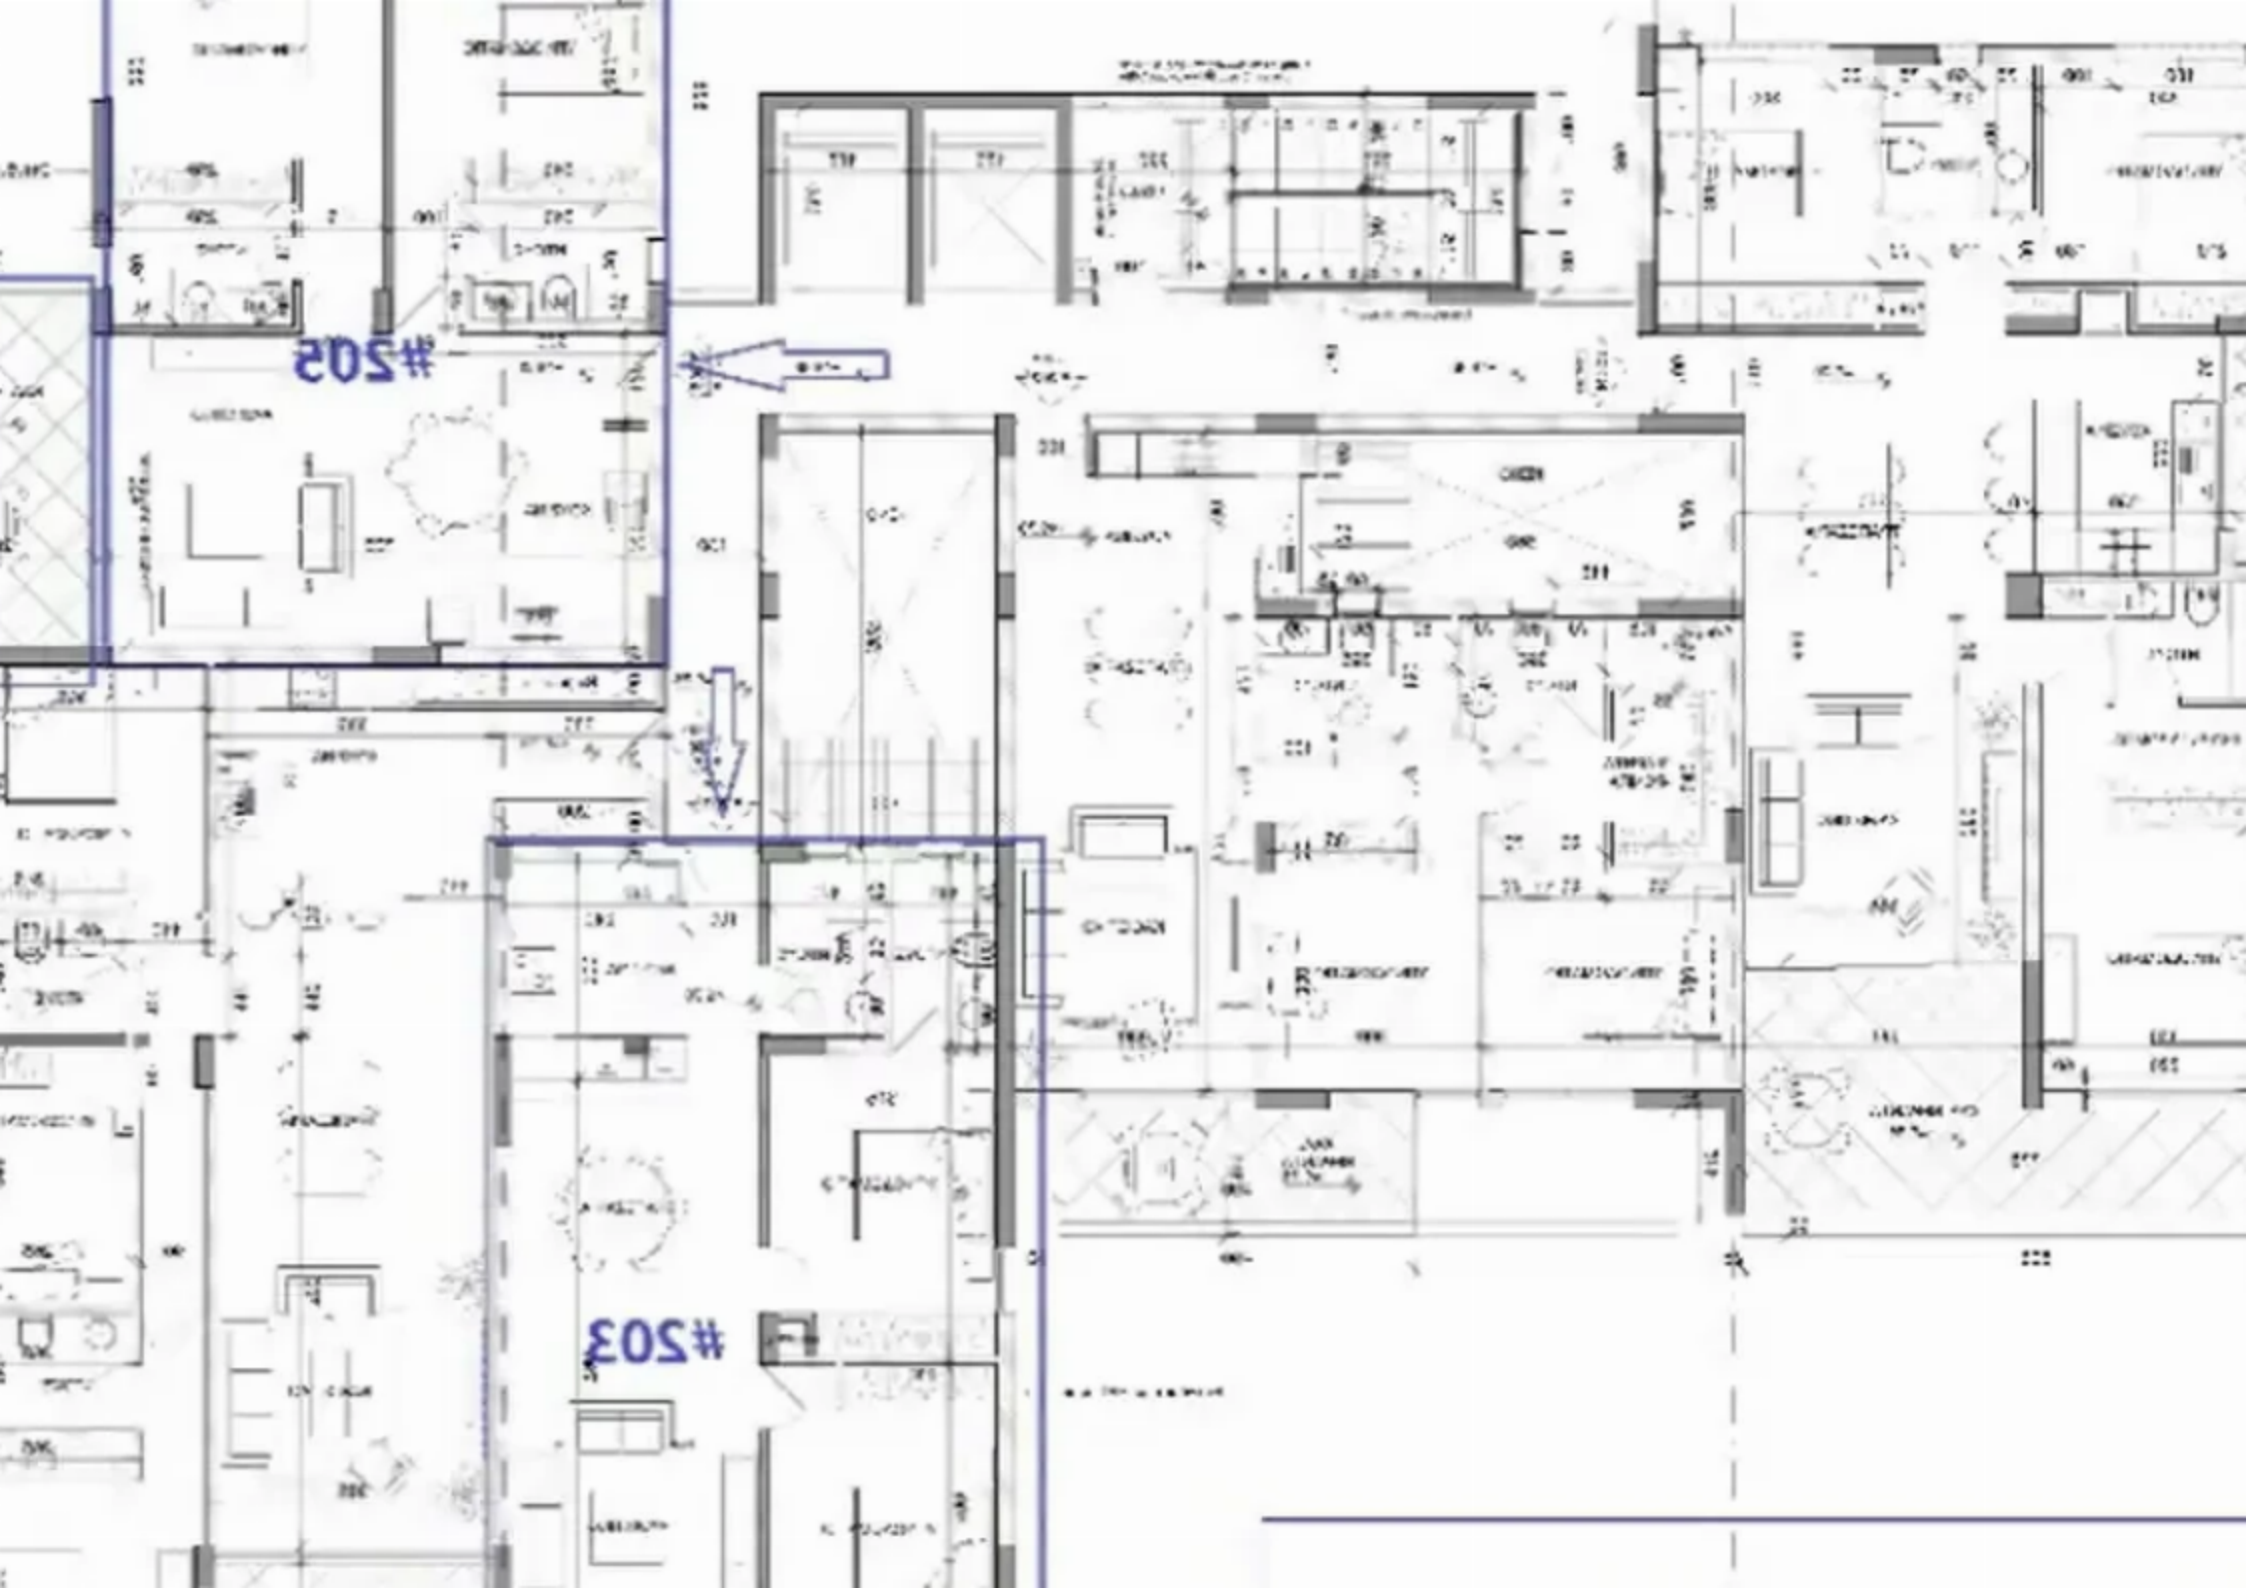

2-bedroom apartment for sale

Limassol, Linopetra-School-Agios-Stylianos-Agios-Athanasios-4102 ,
Cyprus

Offered at: € 358,000

Estate ID: 71357

Ref: ba5422009

NET internal area: **85**

Bathrooms: **2**

Bedrooms: **2**

Parking spaces: **Covered cars**

Available from: **2024-10-25**

Offered at: **358,000**

Type: **Apartment**

""""""For sale 2 bedroom apartment in the area of Jumbo Linopetra. The living area is 79m2, the covered veranda is 14m2. Partial sea view. There is a parking lot and a storage room. A communal swimming pool.""""""...

Estate on map:

#502

#503