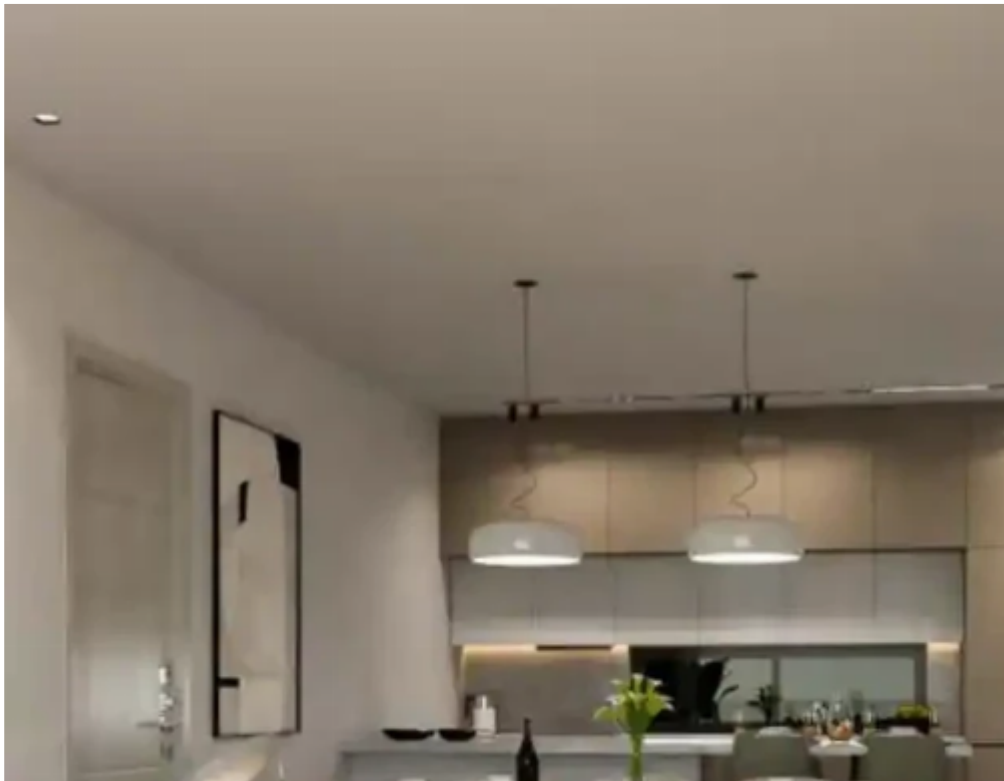

2-bedroom apartment f?r s?le

Limassol, Kalogeropouleio-Gymnasium-Kodobathkia-Mesa-Geitonia-4002 , Cyprus

Offered at: € 387,500

Estate ID: 71358

Ref: ba5422006

NET internal area: **100**

Bathrooms: **2**

Bedrooms: **2**

Parking spaces: **Covered cars**

Available from: **2024-10-25**

Offered at: **387,500**

Type: **Apartment**

""""""""New apartment for sale in a project in the area of Agios Athanasios, Limassol. A small building, only 3 floors with 5 apartments. Excellent location — a quiet place with 2-minute access to the highway, direct access to the city center.""""""""...