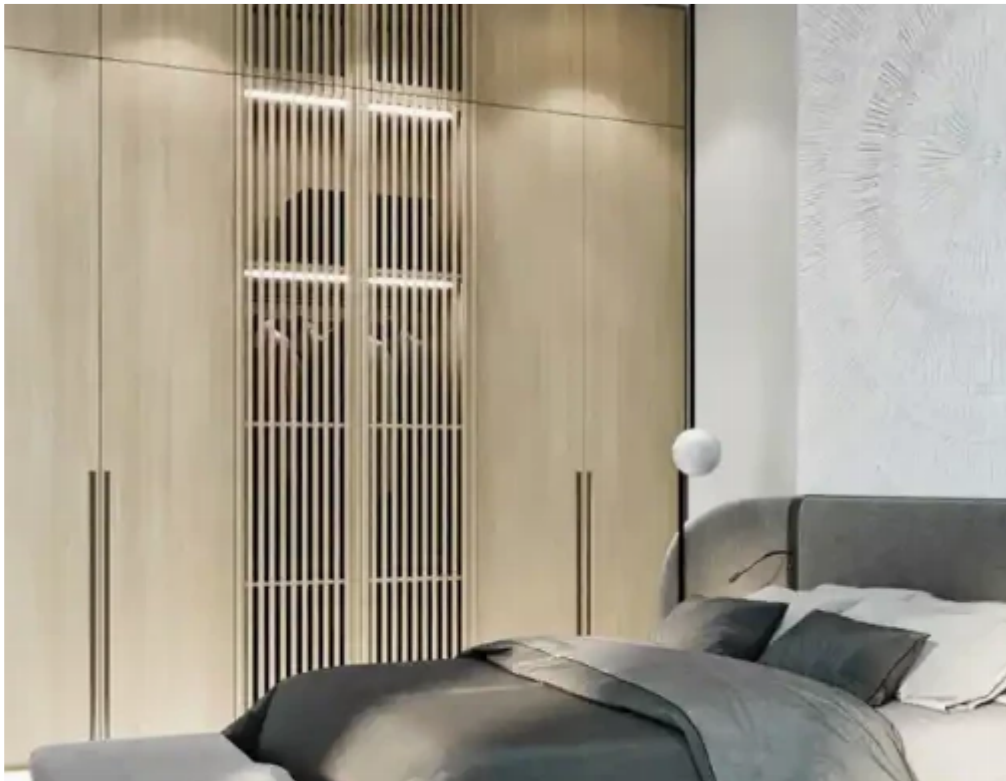

## 2-bedroom apartment f?r s?le

Limassol, Super-Home-Center-Timou-Prodromou-Mesa-Geitonia-4004 , Cyprus

**Offered at:** €570,000

**Estate ID:** 71372

**Ref:** ba5335467

Bathrooms: **2**

Bedrooms: **2**

Parking spaces: **Covered cars**

Available from: **2024-10-25**

Offered at: **570,000**

Type: **Apartment**

\*\*\*\*\*For sale a penthouse with a roof garden of 35 m2 in a new residential building in the prestigious Germasogeia area, Limassol. The building consists of 2 floors and offers 6 apartments with 2 and 3 bedrooms and spacious verandas. Enjoy amenities such as a shared gym, swimming pool, covered parking, VRV air conditioning, underfloor heating, photovoltaic systems and other top-notch features. Germasogeia is a modern, actively developing area of Limassol, known for its favorable residential environment. The area is characterized by a combination of modern residential complexes, luxury villas and developed infrastructure.\*\*\*\*\*...