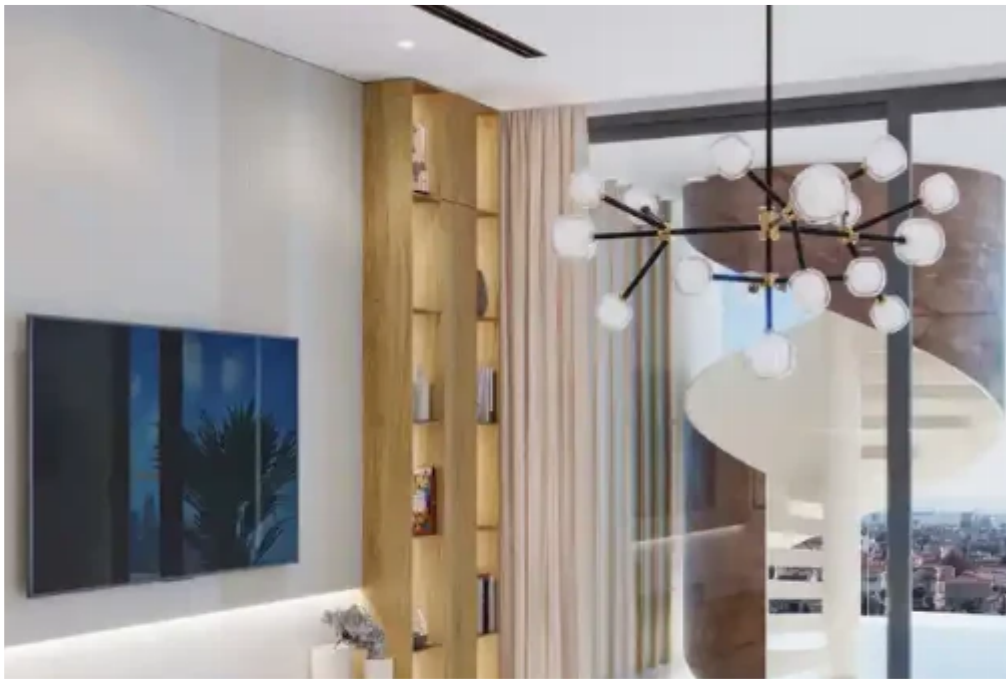

2-bedroom apartment f?r s?le

Limassol, Super-Home-Center-Timou-Prodromou-Mesa-Geitonia-4004 , Cyprus

Offered at: €570,000

Estate ID: 71372

Ref: ba5335467

NET internal area: **148**

Bathrooms: **2**

Bedrooms: **2**

Parking spaces: **Covered cars**

Available from: **2024-10-25**

Offered at: **570,000**

Type: **Apartment**

""""""""For sale a penthouse with a roof garden of 35 m2 in a new residential building in the prestigious Germasogeia area, Limassol. The building consists of 2 floors and offers 6 apartments with 2 and 3 bedrooms and spacious verandas. Enjoy amenities such as a shared gym, swimming pool, covered parking, VRV air conditioning, underfloor heating, photovoltaic systems and other top-notch features. Germasogeia is a modern, actively developing area of Limassol, known for its favorable residential environment. The area is characterized by a combination of modern residential complexes, luxury villas and developed infrastructure. """"""""...