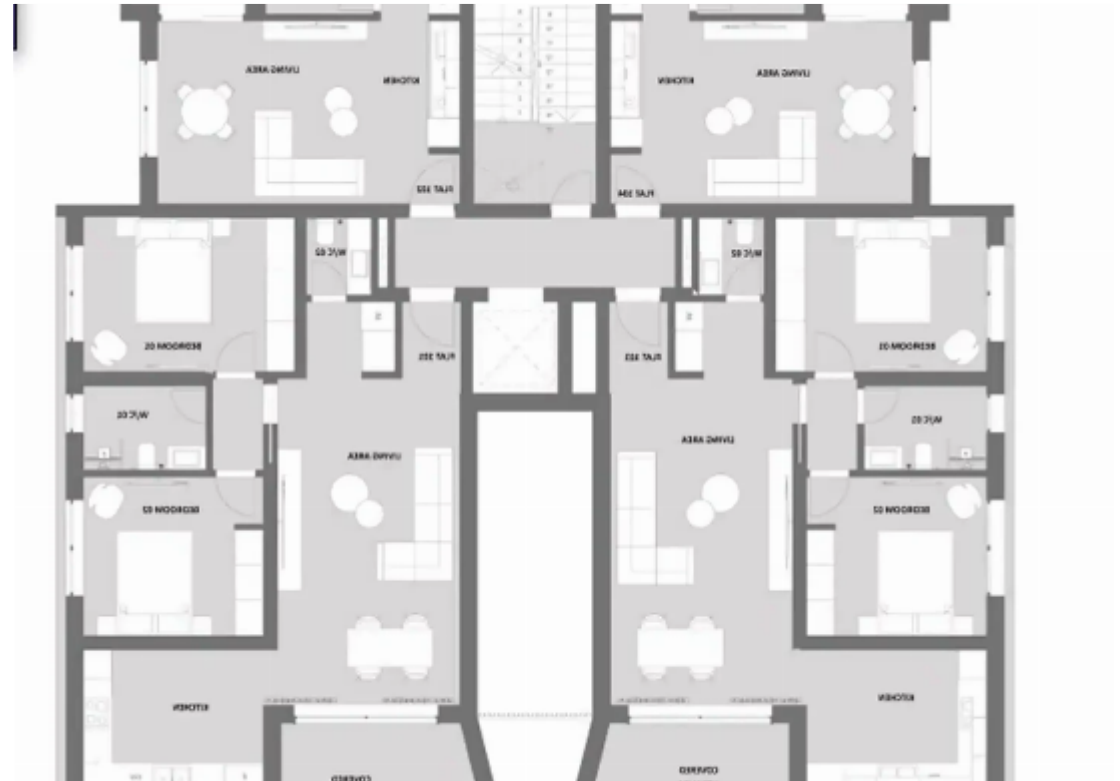

2-bedroom apartment f?r s?le

Limassol, Rialto-Anexartisias-St-Agia-Napa-3040 , Cyprus

Offered at: € 465,000

Estate ID: 71380

Ref: ba4991424

NET internal area: **120**

Bathrooms: **2**

Bedrooms: **2**

Parking spaces: **Covered cars**

Available from: **2024-10-25**

Offered at: **465,000**

Type: **Apartment**

""""Sale of 2 bedroom apartment under construction in historical center of Limassol. Energy efficiency of the building – class A, balcony doors with double glazing and thermal insulation - MUSKITA MU3000 thermal or similar, photovoltaic system reducing the common expenses cost, high-speed structured cabling system for audio-visual devices and internet , A/C concealed in Living room && Kitchen, security access key rings and video-intercom system at the main entrance of the building.""""...