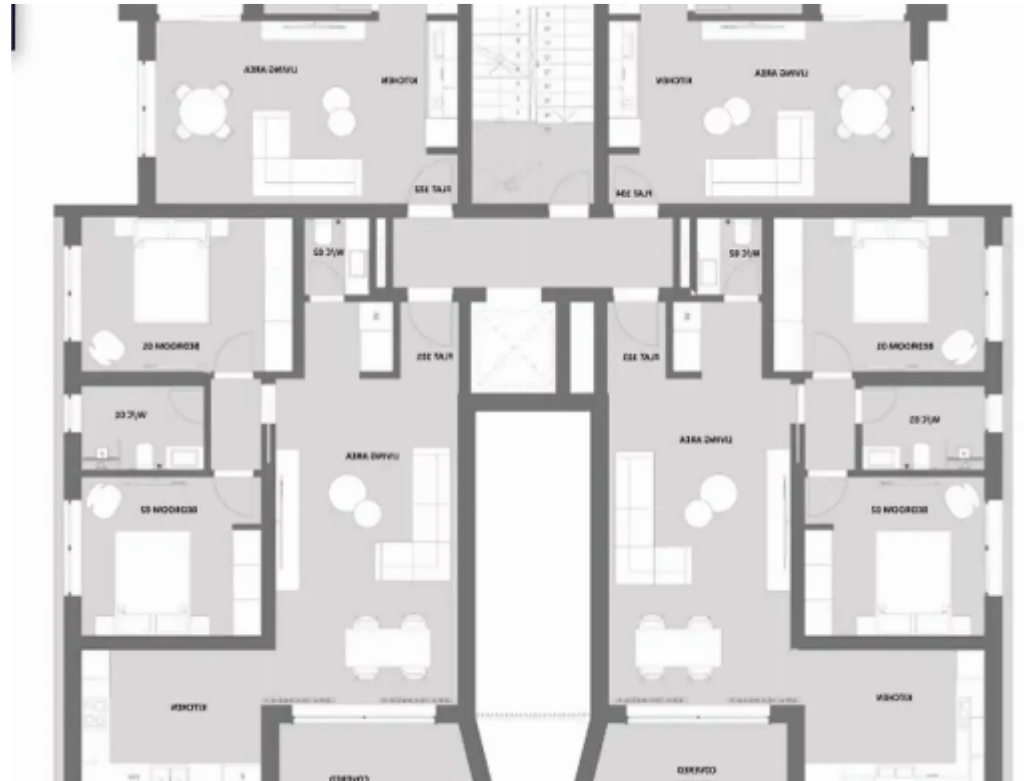

2-bedroom apartment f?r s?le

Limassol, Rialto-Anexartisias-St-Agia-Napa-3040 , Cyprus

Offered at: € 465,000

Estate ID: 71380

Ref: ba4991424

NET internal area: **120**

Bathrooms: **2**

Bedrooms: **2**

Parking spaces: **Covered cars**

Available from: **2024-10-25**

Offered at: **465,000**

Type: **Apartment**

""""Sale of 2 bedroom apartment under construction in historical center of Limassol. Energy efficiency of the building – class A, balcony doors with double glazing and thermal insulation - MUSKITA MU3000 thermal or similar, photovoltaic system reducing the common expenses cost, high-speed structured cabling system for audio-visual devices and internet , A/C concealed in Living room & Kitchen, security access key rings and video-intercom system at the main entrance of the building.""""...