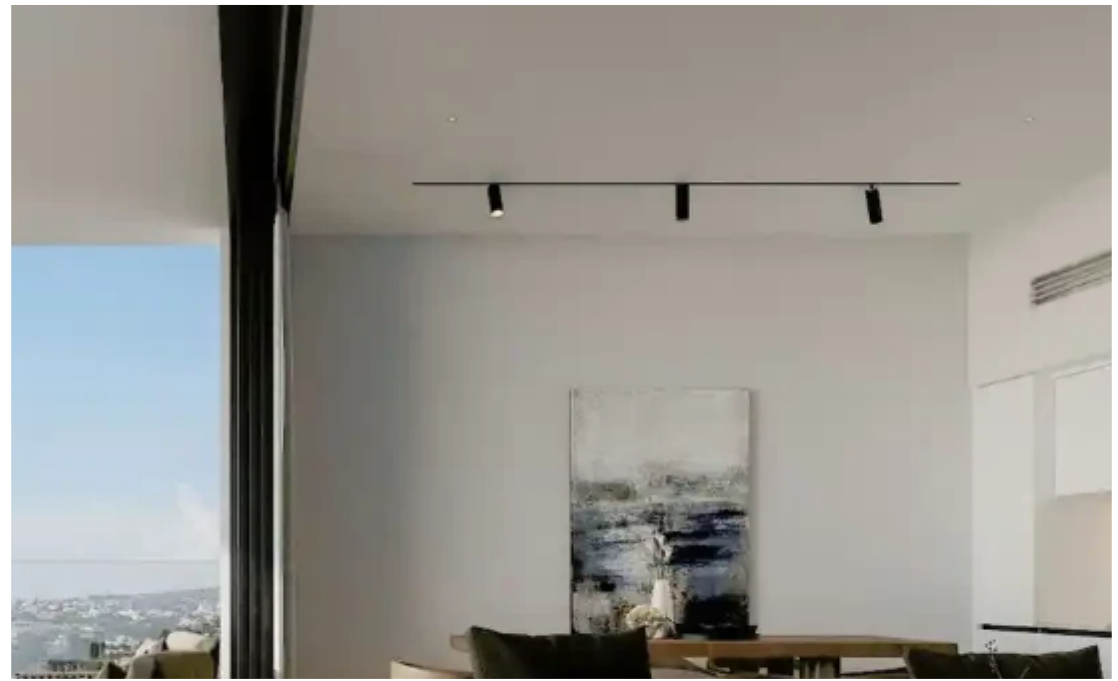

2-bedroom apartment for sale

Limassol, Columbia-Chalomantres-Potamos-Germasogeias-4043 ,
Cyprus

Offered at: € 283,000

Estate ID: 71384

Ref: ba5420886

Bathrooms: **1**

Bedrooms: **2**

Parking spaces: **No cars**

Available from: **2024-10-25**

Offered at: **283,000**

Type: **Apartment**

""""""The project situated in Limassol's Columbia area, featuring one and two-bedroom apartments for sale. These modern homes offer contemporary interiors, minimalist architecture, premium finishes, and breathtaking views. Located in a quiet neighborhood with easy access to shops and restaurants, as well as all modern amenities. A perfect investment opportunity as we offer fully furnished packages upon request, rental guarantees, and high yield potential. Delivery: Sep 2026""""""...