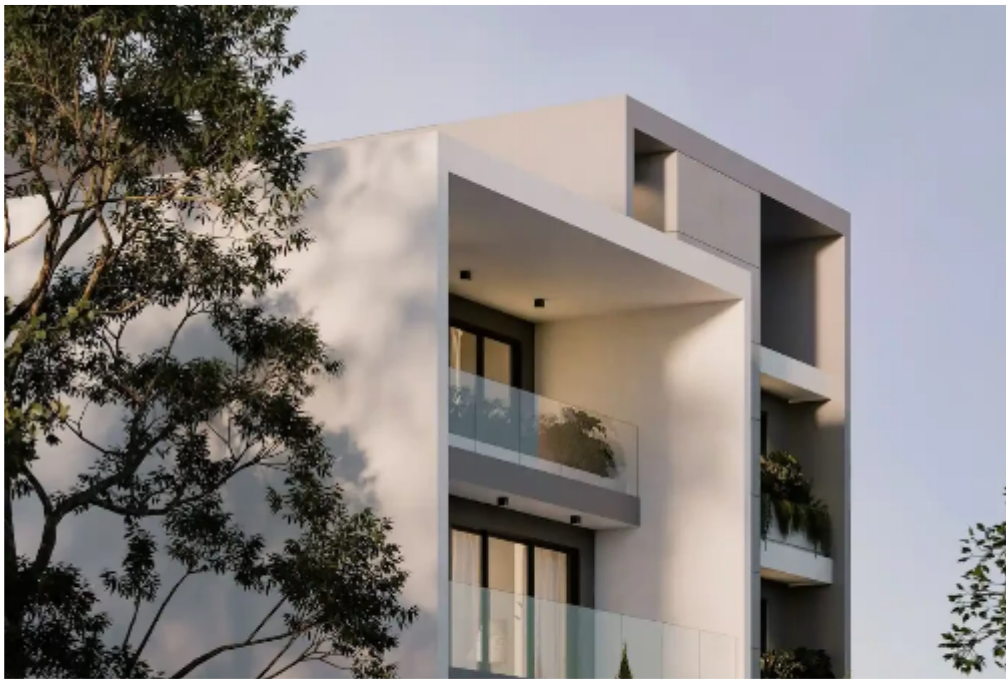

2-bedroom apartment for sale

Limassol, Columbia-Chalomantres-Potamos-Germasogeias-4043 ,
Cyprus

Offered at: € 283,000

Estate ID: 71384

Ref: ba5420886

Bathrooms: **1**

Bedrooms: **2**

Parking spaces: **No cars**

Available from: **2024-10-25**

Offered at: **283,000**

Type: **Apartment**

""""""The project situated in Limassol's Columbia area, featuring one and two-bedroom apartments for sale. These modern homes offer contemporary interiors, minimalist architecture, premium finishes, and breathtaking views. Located in a quiet neighborhood with easy access to shops and restaurants, as well as all modern amenities. A perfect investment opportunity as we offer fully furnished packages upon request, rental guarantees, and high yield potential. Delivery: Sep 2026""""""...