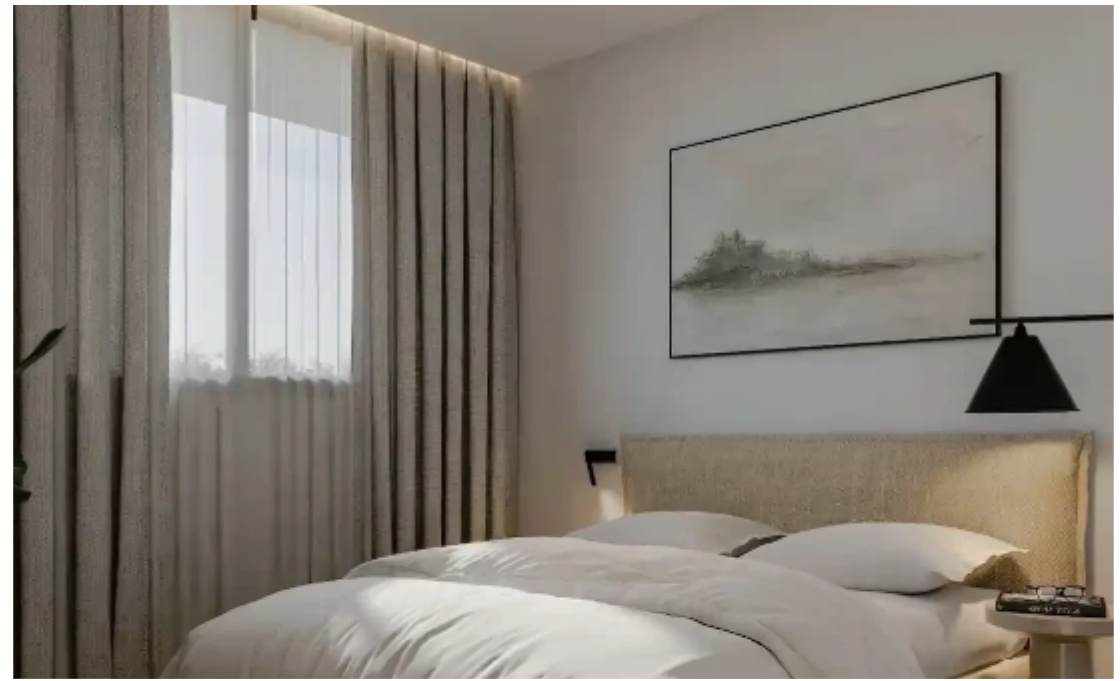

2-bedroom apartment for sale

Limassol, Columbia-Chalomantres-Potamos-Germasogeias-4043 ,
Cyprus

Offered at: € 369,000

Estate ID: 71407

Ref: ba5420881

Bathrooms: **2**

Bedrooms: **2**

Parking spaces: **No cars**

Available from: **2024-10-25**

Offered at: **369,000**

Type: **Apartment**

""""""The project features eight exclusive apartments in Germasogeia, Limassol, positioned above the sought-after area. The apartments boast 2.9m high ceilings, engineered flooring, Italian ceramic tiling, and a crisp paint finish, enhancing the sense of spacious luxury. The building incorporates green spaces on each floor, providing residents with natural oasis spaces. Additionally, parking is available on the ground floor for residents' convenience. Located less than 1 km from Germasogeia's main high street, residents enjoy easy access to various amenities such as supermarkets, cafes, restaurants, and shops, offering convenience and comfort. Location: The Columbia area in Limasso...