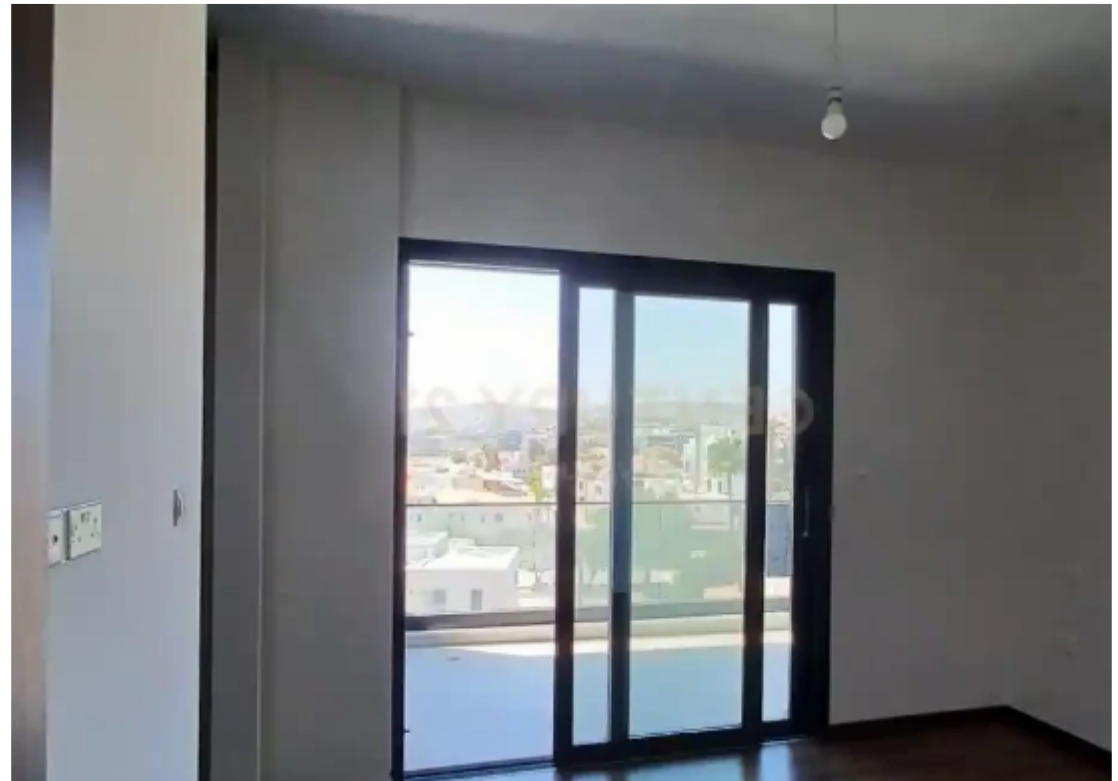

3-bedroom penthouse f?r s?le

Limassol, Columbia-Chalomantres-Potamos-Germasogeias-4043 ,
Cyprus

Offered at: € 820,000

Estate ID: 71416

Ref: ba5335089

NET internal area: **120**

Bathrooms: **3**

Bedrooms: **3**

Parking spaces: **Covered cars**

Available from: **2024-10-25**

Offered at: **820,000**

Type: **Penthouse**

....."3+1bedroms penthouse with the panoramic view. Newly built, full of air. Underfloor heating, air conditioning, solar water system, energy certificate A. Storage, covered parking Internal staircase, roof garden. Great location, close to all amenities....."...