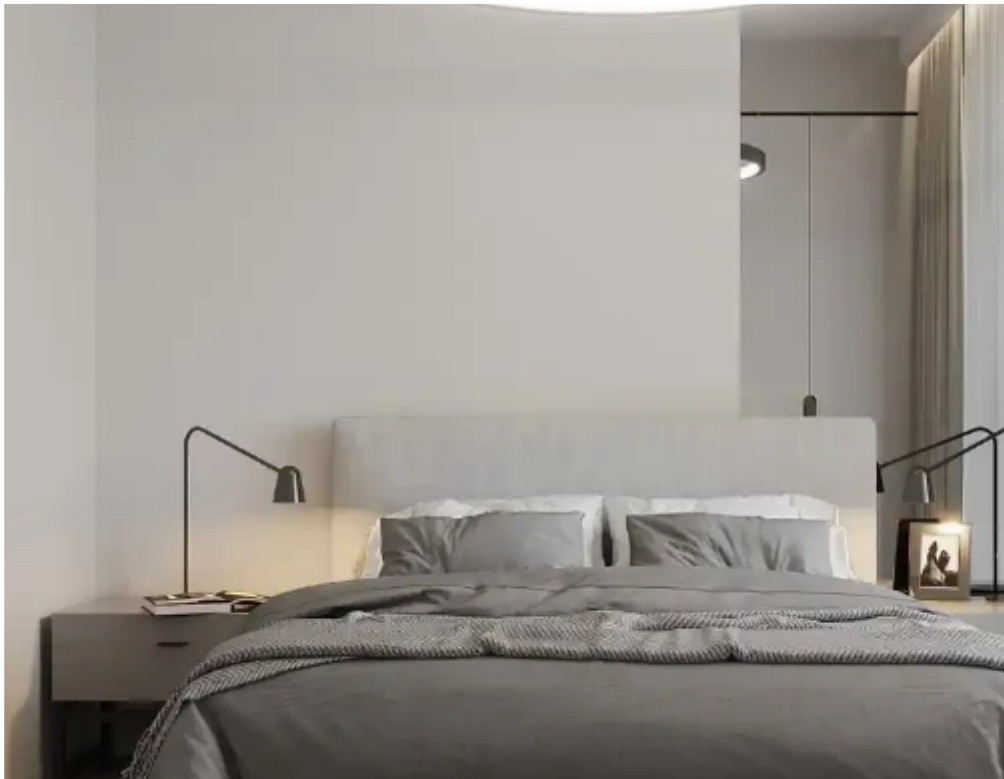

1-bedroom apartment f?r s?le

Limassol, Grigori-Afxentiou-Timou-Prodromou-Mesa-Geitonia-4003 ,
Cyprus

Offered at: € 299,300

Estate ID: 71483

Ref: ba5290336

NET internal area: **73**

Bathrooms: **1**

Bedrooms: **1**

Parking spaces: **Covered cars**

Available from: **2024-10-25**

Offered at: **299,300**

Type: **Apartment**

""""""This charming 1st-floor apartment, nestled in the heart of Mesa Geitonia, offers a serene living experience with its picturesque surroundings and convenient amenities. Boasting a generous 73 sq.m. of space, it features one cozy bedroom and a modern bathroom. Underfloor heating ensures year-round comfort, while the energy certificate rating of A reflects its efficiency. Impeccably maintained and in very good condition, this property offers more than just a home—it offers a lifestyle. Its proximity to the sea allows for tranquil strolls along the seaside, while nearby schools, churches, supermarkets, and the city center ensure convenience at your doorstep. With a park and swimming po...