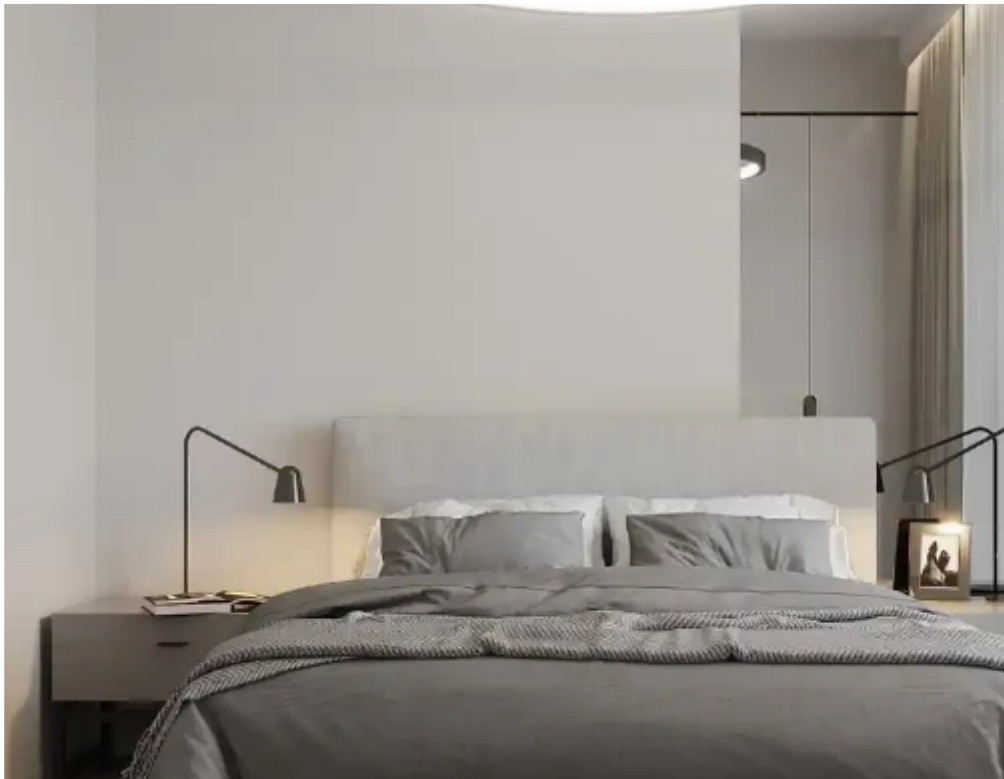

## 1-bedroom apartment f?r s?le

Limassol, Grigori-Afxentiou-Timou-Prodromou-Mesa-Geitonia-4003 ,  
Cyprus

**Offered at:** € 299,300

**Estate ID:** 71483

**Ref:** ba5290336

Bathrooms: **1**

Bedrooms: **1**

Parking spaces: **Covered cars**

Available from: **2024-10-25**

Offered at: **299,300**

Type: **Apartment**

""""""This charming 1st-floor apartment, nestled in the heart of Mesa Geitonia, offers a serene living experience with its picturesque surroundings and convenient amenities. Boasting a generous 73 sq.m. of space, it features one cozy bedroom and a modern bathroom. Underfloor heating ensures year-round comfort, while the energy certificate rating of A reflects its efficiency. Impeccably maintained and in very good condition, this property offers more than just a home—it offers a lifestyle. Its proximity to the sea allows for tranquil strolls along the seaside, while nearby schools, churches, supermarkets, and the city center ensure convenience at your doorstep. With a park and swimming po...