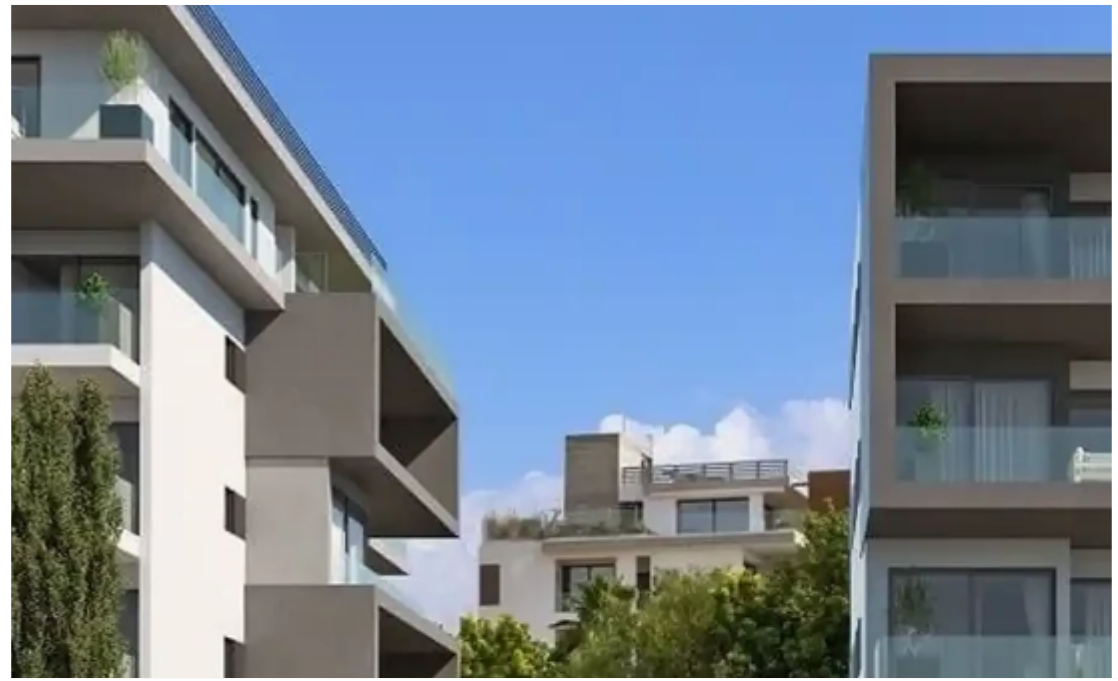

## 2-bedroom apartment for sale

Limassol, Olympic-Residence-World-Trade-Center-Era-Neapoli-3107  
, Cyprus

**Offered at:** € 620,000

**Estate ID:** 71505

**Ref:** ba5289700

Bathrooms: **2**

Bedrooms: **2**

Parking spaces: **Covered cars**

Available from: **2024-10-25**

Offered at: **620,000**

Type: **Apartment**

""""This stunning 2 bedroom apartment located in the high-demand area of Limassol, Neapolis, is an amazing investment opportunity. The apartment itself is of A grade energy efficiency, and features modern high-end designs, suitable for any young couple looking for a new home or for a valuable investment. The property is also within close proximity to all necessary amenities, with the closest supermarket being within a 3 minute walk. Apart from being situated in the heart of the city, the apartment complex also features a stunning communal swimming pool and loung area, for the residents to enjoy in the warmer months of the year.""""...