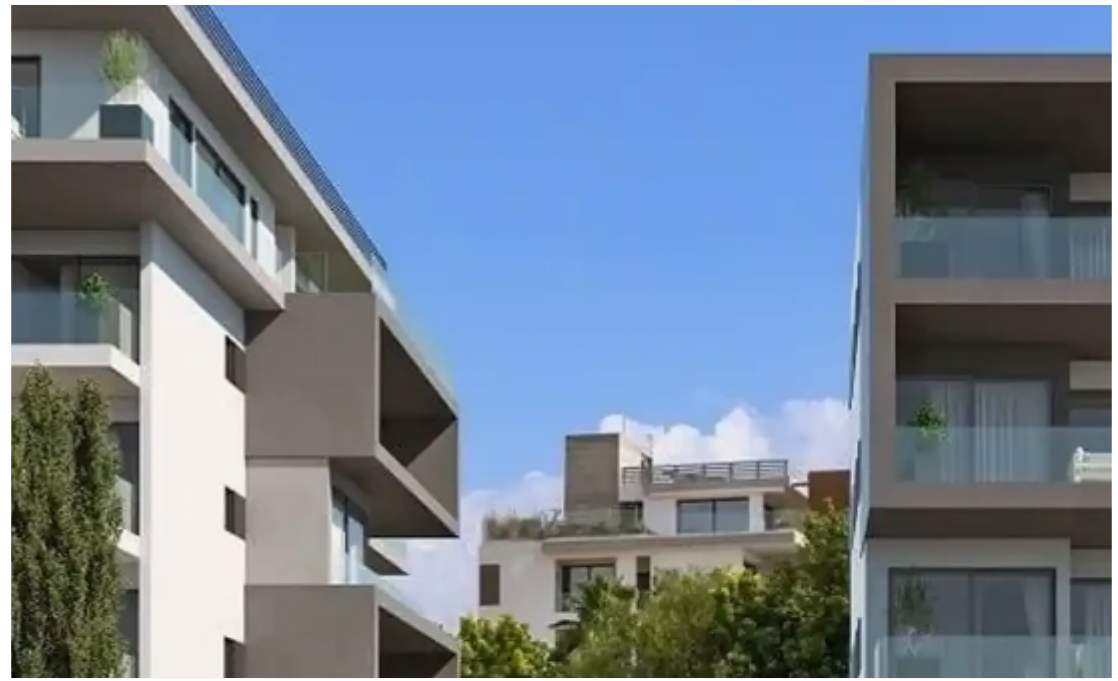

## 2-bedroom apartment for sale

Limassol, Olympic-Residence-World-Trade-Center-Era-Neapoli-3107  
, Cyprus

**Offered at:** € 620,000

**Estate ID:** 71505

**Ref:** ba5289700

NET internal area: **90**

Bathrooms: **2**

Bedrooms: **2**

Parking spaces: **Covered cars**

Available from: **2024-10-25**

Offered at: **620,000**

Type: **Apartment**

""""This stunning 2 bedroom apartment located in the high-demand area of Limassol, Neapolis, is an amazing investment opportunity. The apartment itself is of A grade energy efficiency, and features modern high-end designs, suitable for any young couple looking for a new home or for a valuable investment. The property is also within close proximity to all necessary amenities, with the closest supermarket being within a 3 minute walk. Apart from being situated in the heart of the city, the apartment complex also features a stunning communal swimming pool and lounge area, for the residents to enjoy in the warmer months of the year.""""...