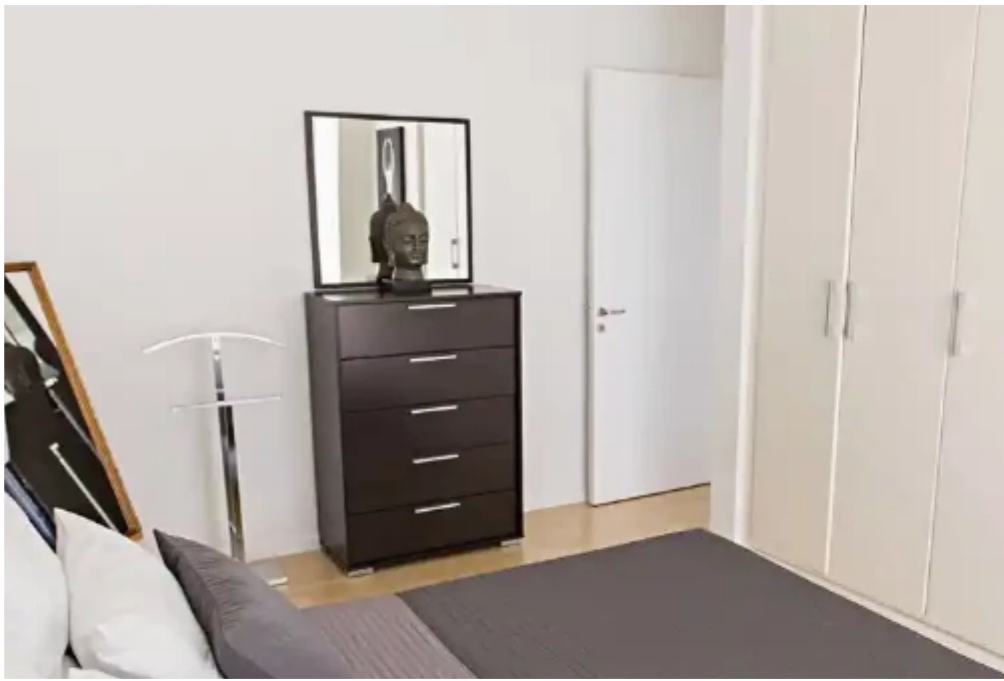

2-bedroom apartment f?r s?le

Limassol, Dassoudi-Park-Potamos-Germasogeias-4047 , Cyprus

Offered at: € 415,000

Estate ID: 71533

Ref: ba5465847

NET internal area: **100**

Bathrooms: **2**

Bedrooms: **2**

Parking spaces: **No cars**

Available from: **2024-10-25**

Offered at: **415,000**

Type: **Apartment**

""""""""""A beautiful, unique and modern renovated to a high standard two double bedroom duplex apartment in private complex with swimming pool. Seven years old in high quality building complex . The apartment is 100 square meters , plus 65 square meter verandas on both floors. Also one extra bathroom and a storage. Situated 250 meters from main beach front and in the heart of main tourist area and all amenities. It also includes in the price all new furniture and fittings (sofas, beds, tv, fridge, dishwasher, washing machine etc).""""""""""...