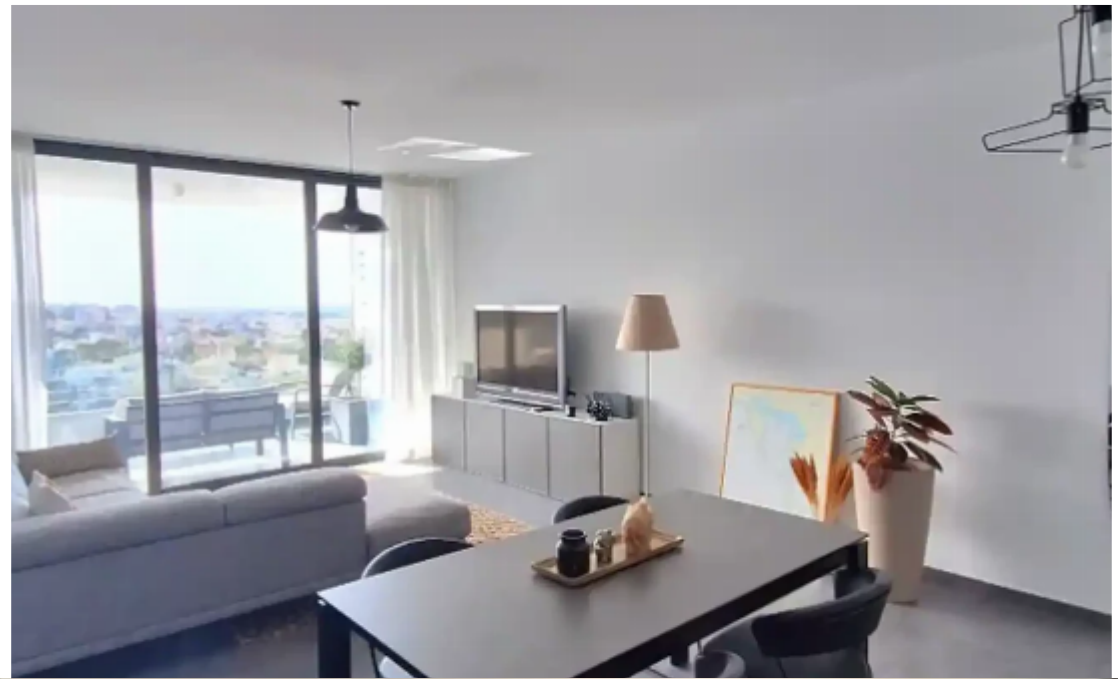

2-bedroom apartment f?r s?le

Limassol, Linopetra-School-Agios-Stylianos-Agios-Athanasios-4102 ,
Cyprus

Offered at: € 400,000

Estate ID: 71548

Ref: ba5420528

NET internal area: **109**

Bathrooms: **2**

Bedrooms: **2**

Parking spaces: **No cars**

Available from: **2024-10-25**

Offered at: **400,000**

Type: **Apartment**

....."Modern 2-Bedroom Apartment with Stunning City Views in Agios Athanasios, Limassol This stylish and contemporary 2-bedroom, 2-bathroom apartment is located in the desirable area of Agios Athanasios, Limassol. The property features a fully equipped kitchen with top-notch appliances, modern furniture, and air conditioning in every room. Enjoy panoramic city views from the spacious balcony, with a second balcony ideal for utility use. Building amenities include a communal swimming pool, covered parking with a personal spot, and a spacious storage room. Situated in a quiet residential area, yet just a 2-minute drive from local shops and dining options, this apartment offers both...