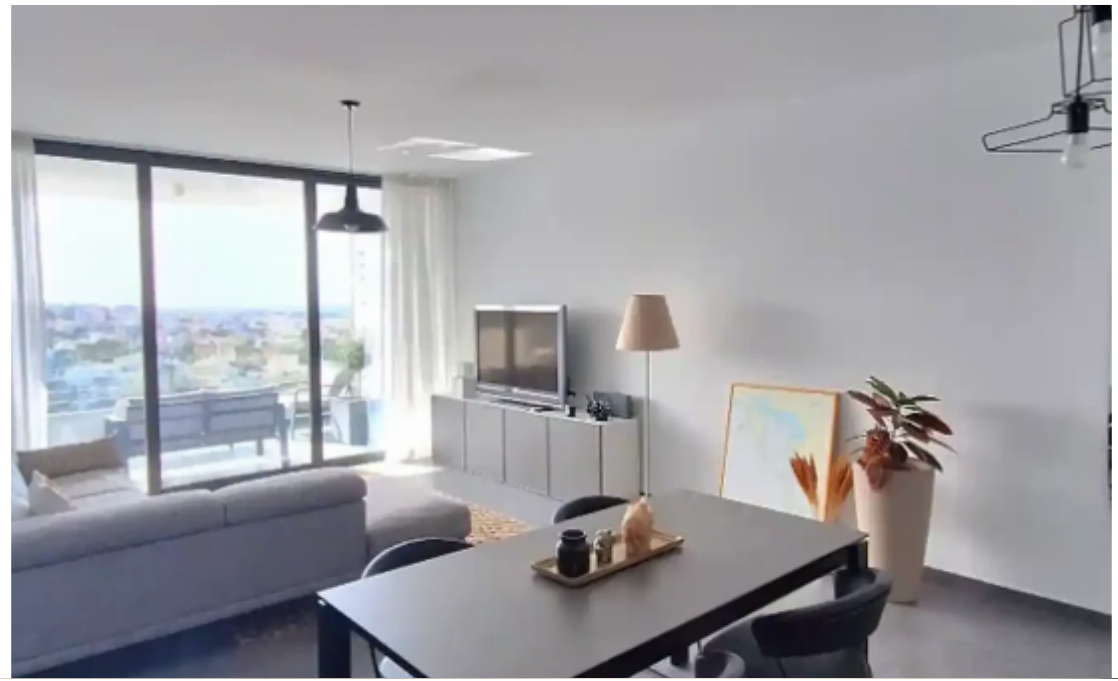

2-bedroom apartment f?r s?le

Limassol, Linopetra-School-Agios-Stylianos-Agios-Athanasios-4102 ,
Cyprus

Offered at: € 400,000

Estate ID: 71548

Ref: ba5420528

Bathrooms: **2**

Bedrooms: **2**

Parking spaces: **No cars**

Available from: **2024-10-25**

Offered at: **400,000**

Type: **Apartment**

....."Modern 2-Bedroom Apartment with Stunning City Views in Agios Athanasios, Limassol This stylish and contemporary 2-bedroom, 2-bathroom apartment is located in the desirable area of Agios Athanasios, Limassol. The property features a fully equipped kitchen with top-notch appliances, modern furniture, and air conditioning in every room. Enjoy panoramic city views from the spacious balcony, with a second balcony ideal for utility use. Building amenities include a communal swimming pool, covered parking with a personal spot, and a spacious storage room. Situated in a quiet residential area, yet just a 2-minute drive from local shops and dining options, this apartment offers both...