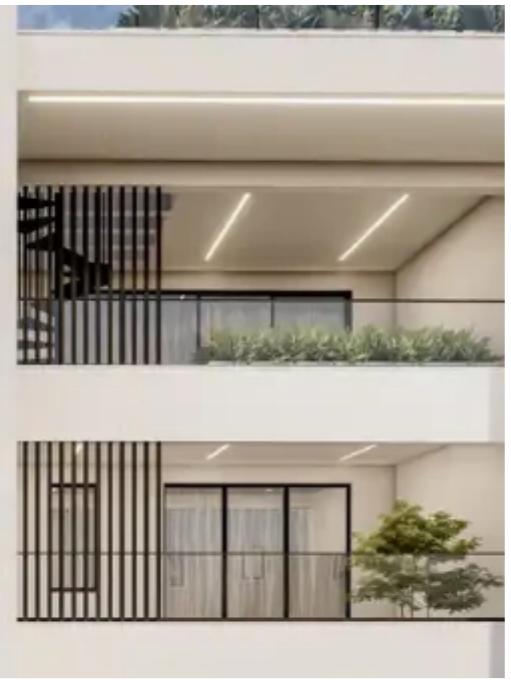

2-bedroom apartment f?r s?le

Limassol, Industrial-Zone-Ypsonas-4193 , Cyprus

Offered at: € 270,000

Estate ID: 71585

Ref: ba5464310

Bathrooms: **2**

Bedrooms: **2**

Parking spaces: **No cars**

Available from: **2024-10-25**

Offered at: **270,000**

Type: **Apartment**

""The latest upcoming development designed to offer unparalleled luxury and comfort. Located in the center of Ypsonas. The project features state-of-the-art amenities, spacious floor plans, and breathtaking views. The project provides the perfect blend of tranquility and convenience. We invite you to explore what could be your future home.""...