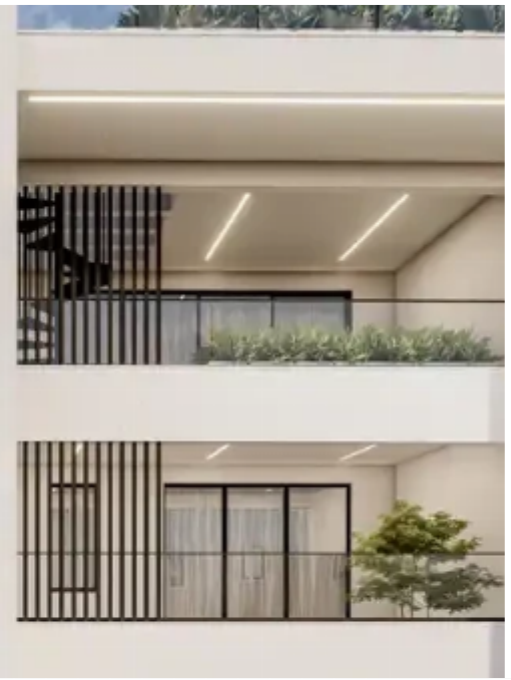

2-bedroom apartment f?r s?le

Limassol, Industrial-Zone-Ypsonas-4193 , Cyprus

Offered at: € 270,000

Estate ID: 71585

Ref: ba5464310

NET internal area: **77**

Bathrooms: **2**

Bedrooms: **2**

Parking spaces: **No cars**

Available from: **2024-10-25**

Offered at: **270,000**

Type: **Apartment**

""The latest upcoming development designed to offer unparalleled luxury and comfort. Located in the center of Ypsonas. The project features state-of-the-art amenities, spacious floor plans, and breathtaking views. The project provides the perfect blend of tranquility and convenience. We invite you to explore what could be your future home.""...