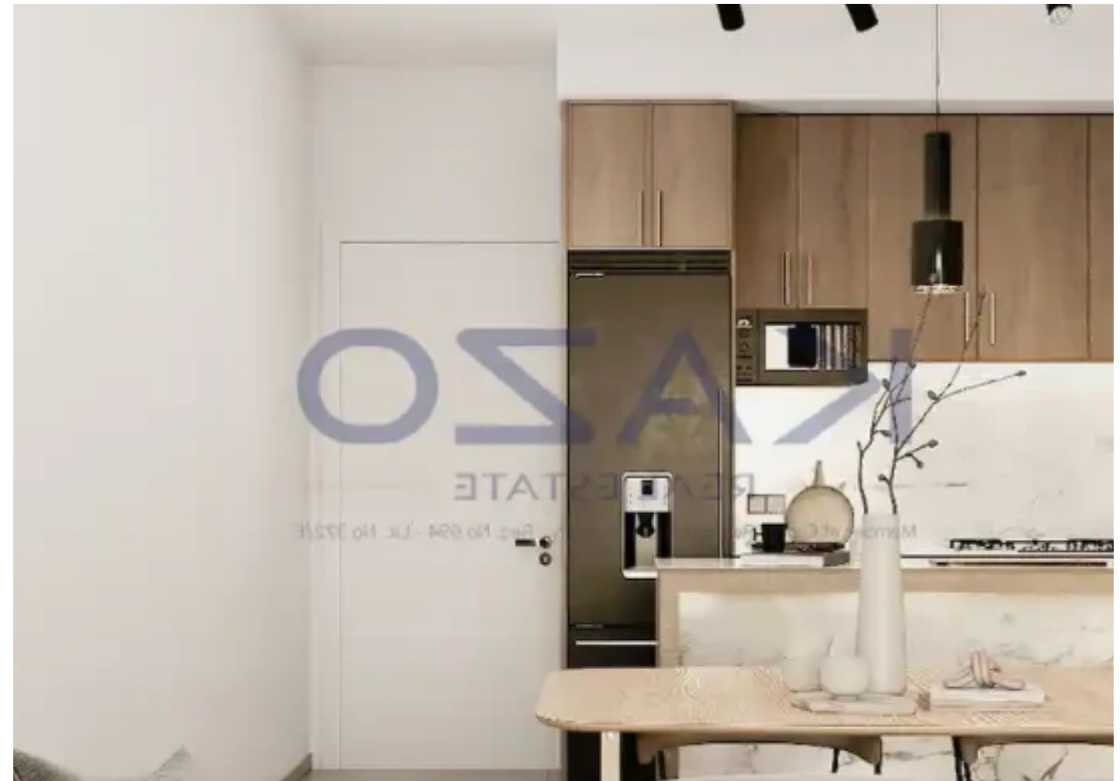

## 1-bedroom apartment f?r s?le

Limassol, Parekklesia-4520 , Cyprus

**Offered at:** € 260,000

**Estate ID:** 71602

**Ref:** ba5464997

NET internal area: **50**

Bathrooms: **1**

Bedrooms: **1**

Parking spaces: **Covered cars**

Available from: **2024-10-25**

Offered at: **260,000**

Type: **Apartment**

""""""Introducing a state of the art one bedroom flat, available for sale in Parekklesia. The property covers 50 sqm internal area with 15 sqm covered veranda and consists of a large living room, an open plan kitchen, one spacious bedroom and a shower room. The apartment is situated on the second floor of a three-story building and comes with one covered parking space, a storage unit and a communal pool."""""...