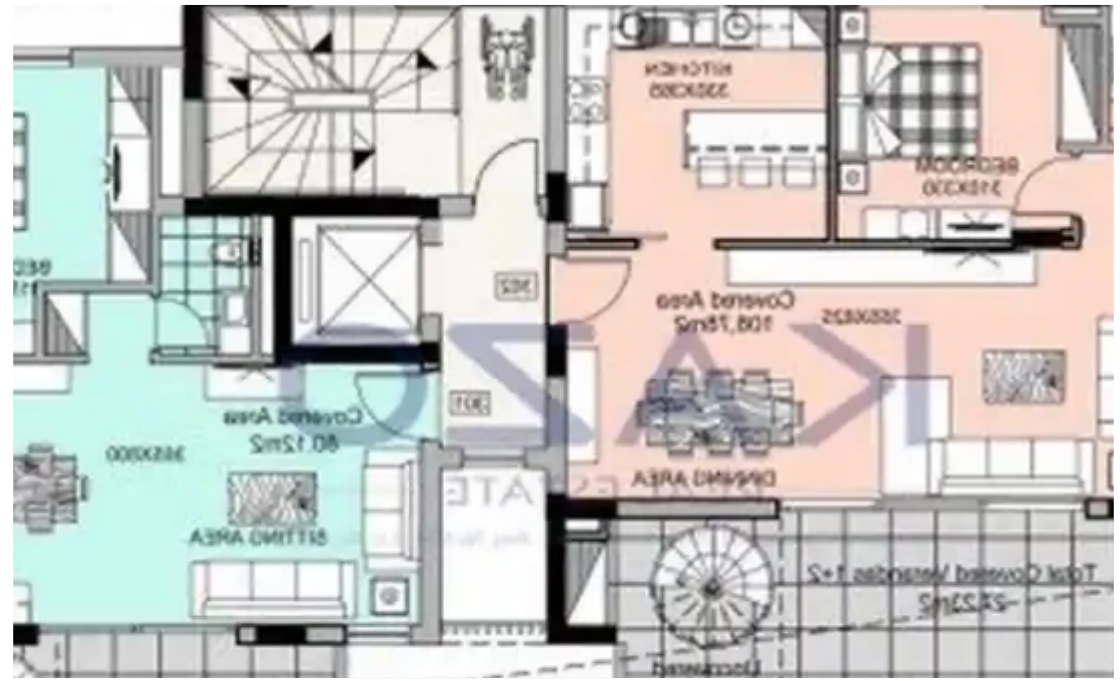

2-bedroom apartment for sale

Limassol, Water-Plant-Agia-Phyla-Agia-Fylaxis-3120 , Cyprus

Offered at: € 390,000

Estate ID: 71606

Ref: ba5419321

NET internal area: **80**

Bathrooms: **1**

Bedrooms: **2**

Parking spaces: **Covered cars**

Available from: **2024-10-25**

Offered at: **390,000**

Type: **Apartment**

""""We are delighted to offer a fantastic brand-new two-bedroom top floor flat, that is located in the prestigious area of Panthea. The property offers 80 sqm covered area and 66 sqm covered and uncovered verandas as well as the roof garden. It consists of a spacious living room, an open-plan kitchen with provisions for all necessary appliances, two bedrooms, the main bathroom and a guest WC. The apartment will be situated on the third floor of a three-story building. Due to its excellent location, amenities of all sorts are in very close proximity including supermarkets, kiosks, restaurants, pharmacies, hardware stores, both private and public schools and many more. Because it has direct a...