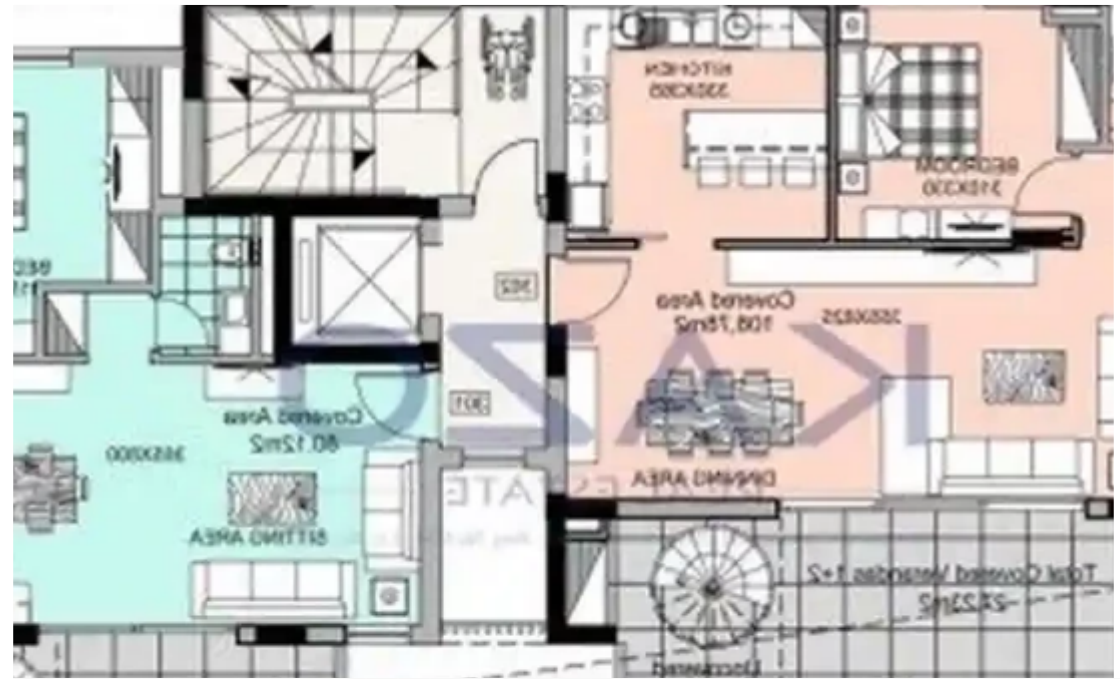

## 2-bedroom apartment for sale

Limassol, Water-Plant-Agia-Phyla-Agia-Fylaxis-3120 , Cyprus

**Offered at:** € 390,000

**Estate ID:** 71606

**Ref:** ba5419321

NET internal area: **80**

Bathrooms: **1**

Bedrooms: **2**

Parking spaces: **Covered cars**

Available from: **2024-10-25**

Offered at: **390,000**

Type: **Apartment**

""""We are delighted to offer a fantastic brand-new two-bedroom top floor flat, that is located in the prestigious area of Panthea. The property offers 80 sqm covered area and 66 sqm covered and uncovered verandas as well as the roof garden. It consists of a spacious living room, an open-plan kitchen with provisions for all necessary appliances, two bedrooms, the main bathroom and a guest WC. The apartment will be situated on the third floor of a three-story building. Due to its excellent location, amenities of all sorts are in very close proximity including supermarkets, kiosks, restaurants, pharmacies, hardware stores, both private and public schools and many more. Because it has direct a...