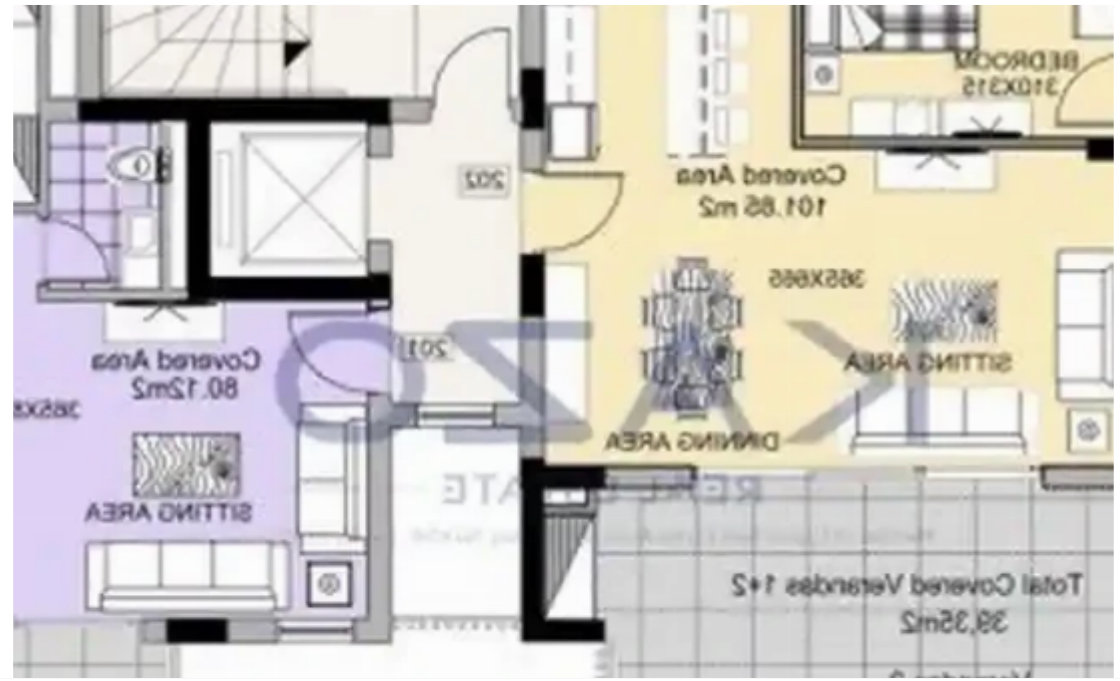

3-bedroom apartment f?r s?le

Limassol, Water-Plant-Agia-Phyla-Agia-Fylaxis-3120 , Cyprus

Offered at: € 410,000

Estate ID: 71607

Ref: ba5419320

NET internal area: **102**

Bathrooms: **1**

Bedrooms: **3**

Parking spaces: **Covered cars**

Available from: **2024-10-25**

Offered at: **410,000**

Type: **Apartment**

""We are delighted to offer fantastic brand-new three-bedroom flat, that is located in the prestigious area of Panthea. The property offers 102 sqm covered area and 40 sqm covered veranda. It consists of a spacious living room, an open-plan kitchen with provisions for all necessary appliances, three bedrooms, with the master bedroom having a shower room, the main bathroom and a guest WC. The apartment will be situated on the second floor of a three-story building. Due to its excellent location, amenities of all sorts are in very close proximity including supermarkets, kiosks, restaurants, pharmacies, hardware stores, both private and public schools and many more. Because it has direct acce...