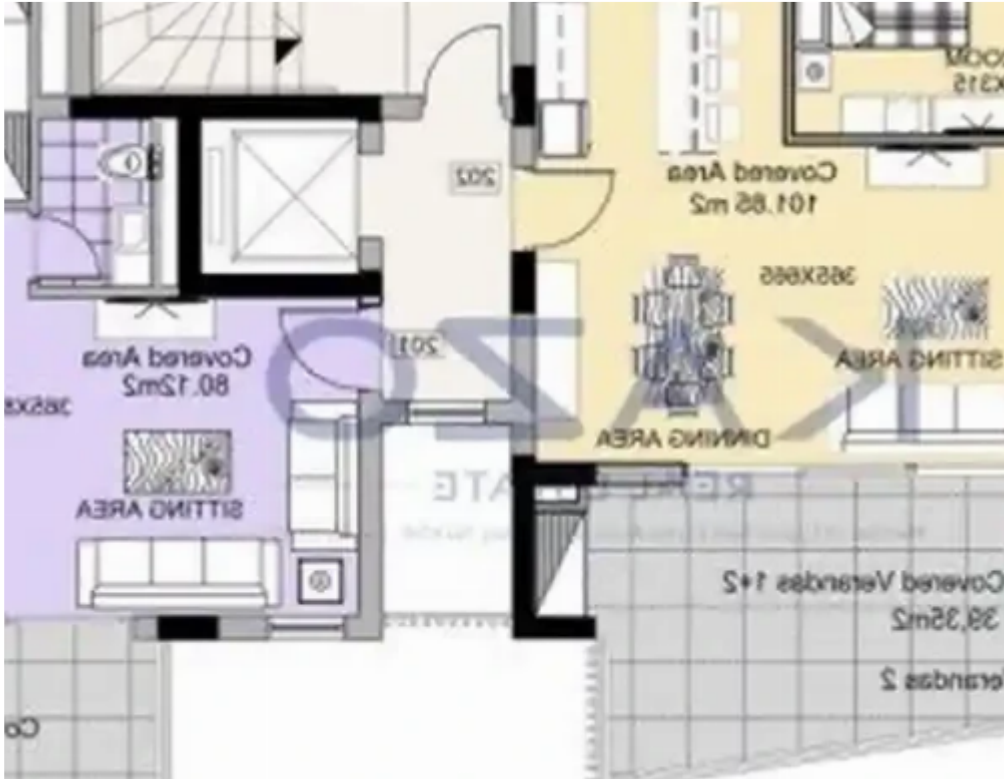

2-bedroom apartment for sale

Limassol, Water-Plant-Agia-Phyla-Agia-Fylaxis-3120 , Cyprus

Offered at: € 340,000

Estate ID: 71617

Ref: ba5419319

NET internal area: **80**

Bathrooms: **1**

Bedrooms: **2**

Parking spaces: **Covered cars**

Available from: **2024-10-25**

Offered at: **340,000**

Type: **Apartment**

""""We are delighted to offer fantastic brand-new two-bedroom flats, that are located in the prestigious area of Panthea. The property offers 80 sqm covered area and 20 sqm covered veranda. It consists of a spacious living room, an open-plan kitchen with provisions for all necessary appliances, two bedrooms, the main bathroom and a guest WC. The apartment will be situated on the first floor of a three-story building. Due to its excellent location, amenities of all sorts are in very close proximity including supermarkets, kiosks, restaurants, pharmacies, hardware stores, both private and public schools and many more. Because it has direct access to the highway, the apartment is a great oppor...