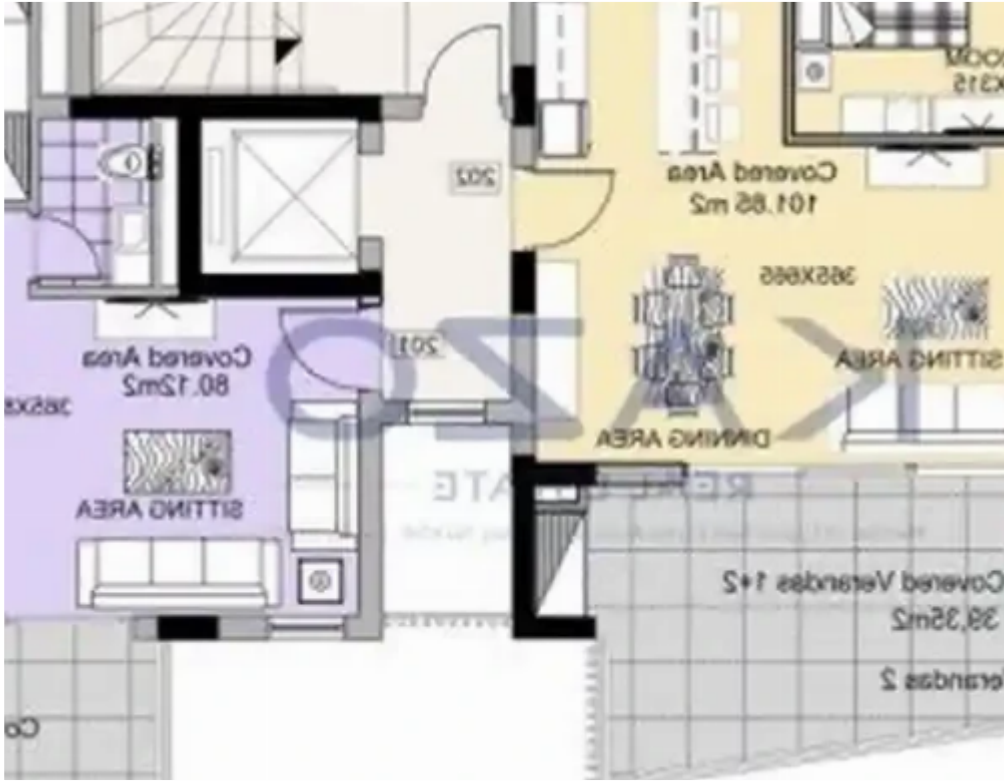

2-bedroom apartment f?r s?le

Limassol, Water-Plant-Agia-Phyla-Agia-Fylaxis-3120 , Cyprus

Offered at: € 340,000

Estate ID: 71617

Ref: ba5419319

NET internal area: **80**

Bathrooms: **1**

Bedrooms: **2**

Parking spaces: **Covered cars**

Available from: **2024-10-25**

Offered at: **340,000**

Type: **Apartment**

""""We are delighted to offer fantastic brand-new two-bedroom flats, that are located in the prestigious area of Panthea. The property offers 80 sqm covered area and 20 sqm covered veranda. It consists of a spacious living room, an open-plan kitchen with provisions for all necessary appliances, two bedrooms, the main bathroom and a guest WC. The apartment will be situated on the first floor of a three-story building. Due to its excellent location, amenities of all sorts are in very close proximity including supermarkets, kiosks, restaurants, pharmacies, hardware stores, both private and public schools and many more. Because it has direct access to the highway, the apartment is a great oppor...