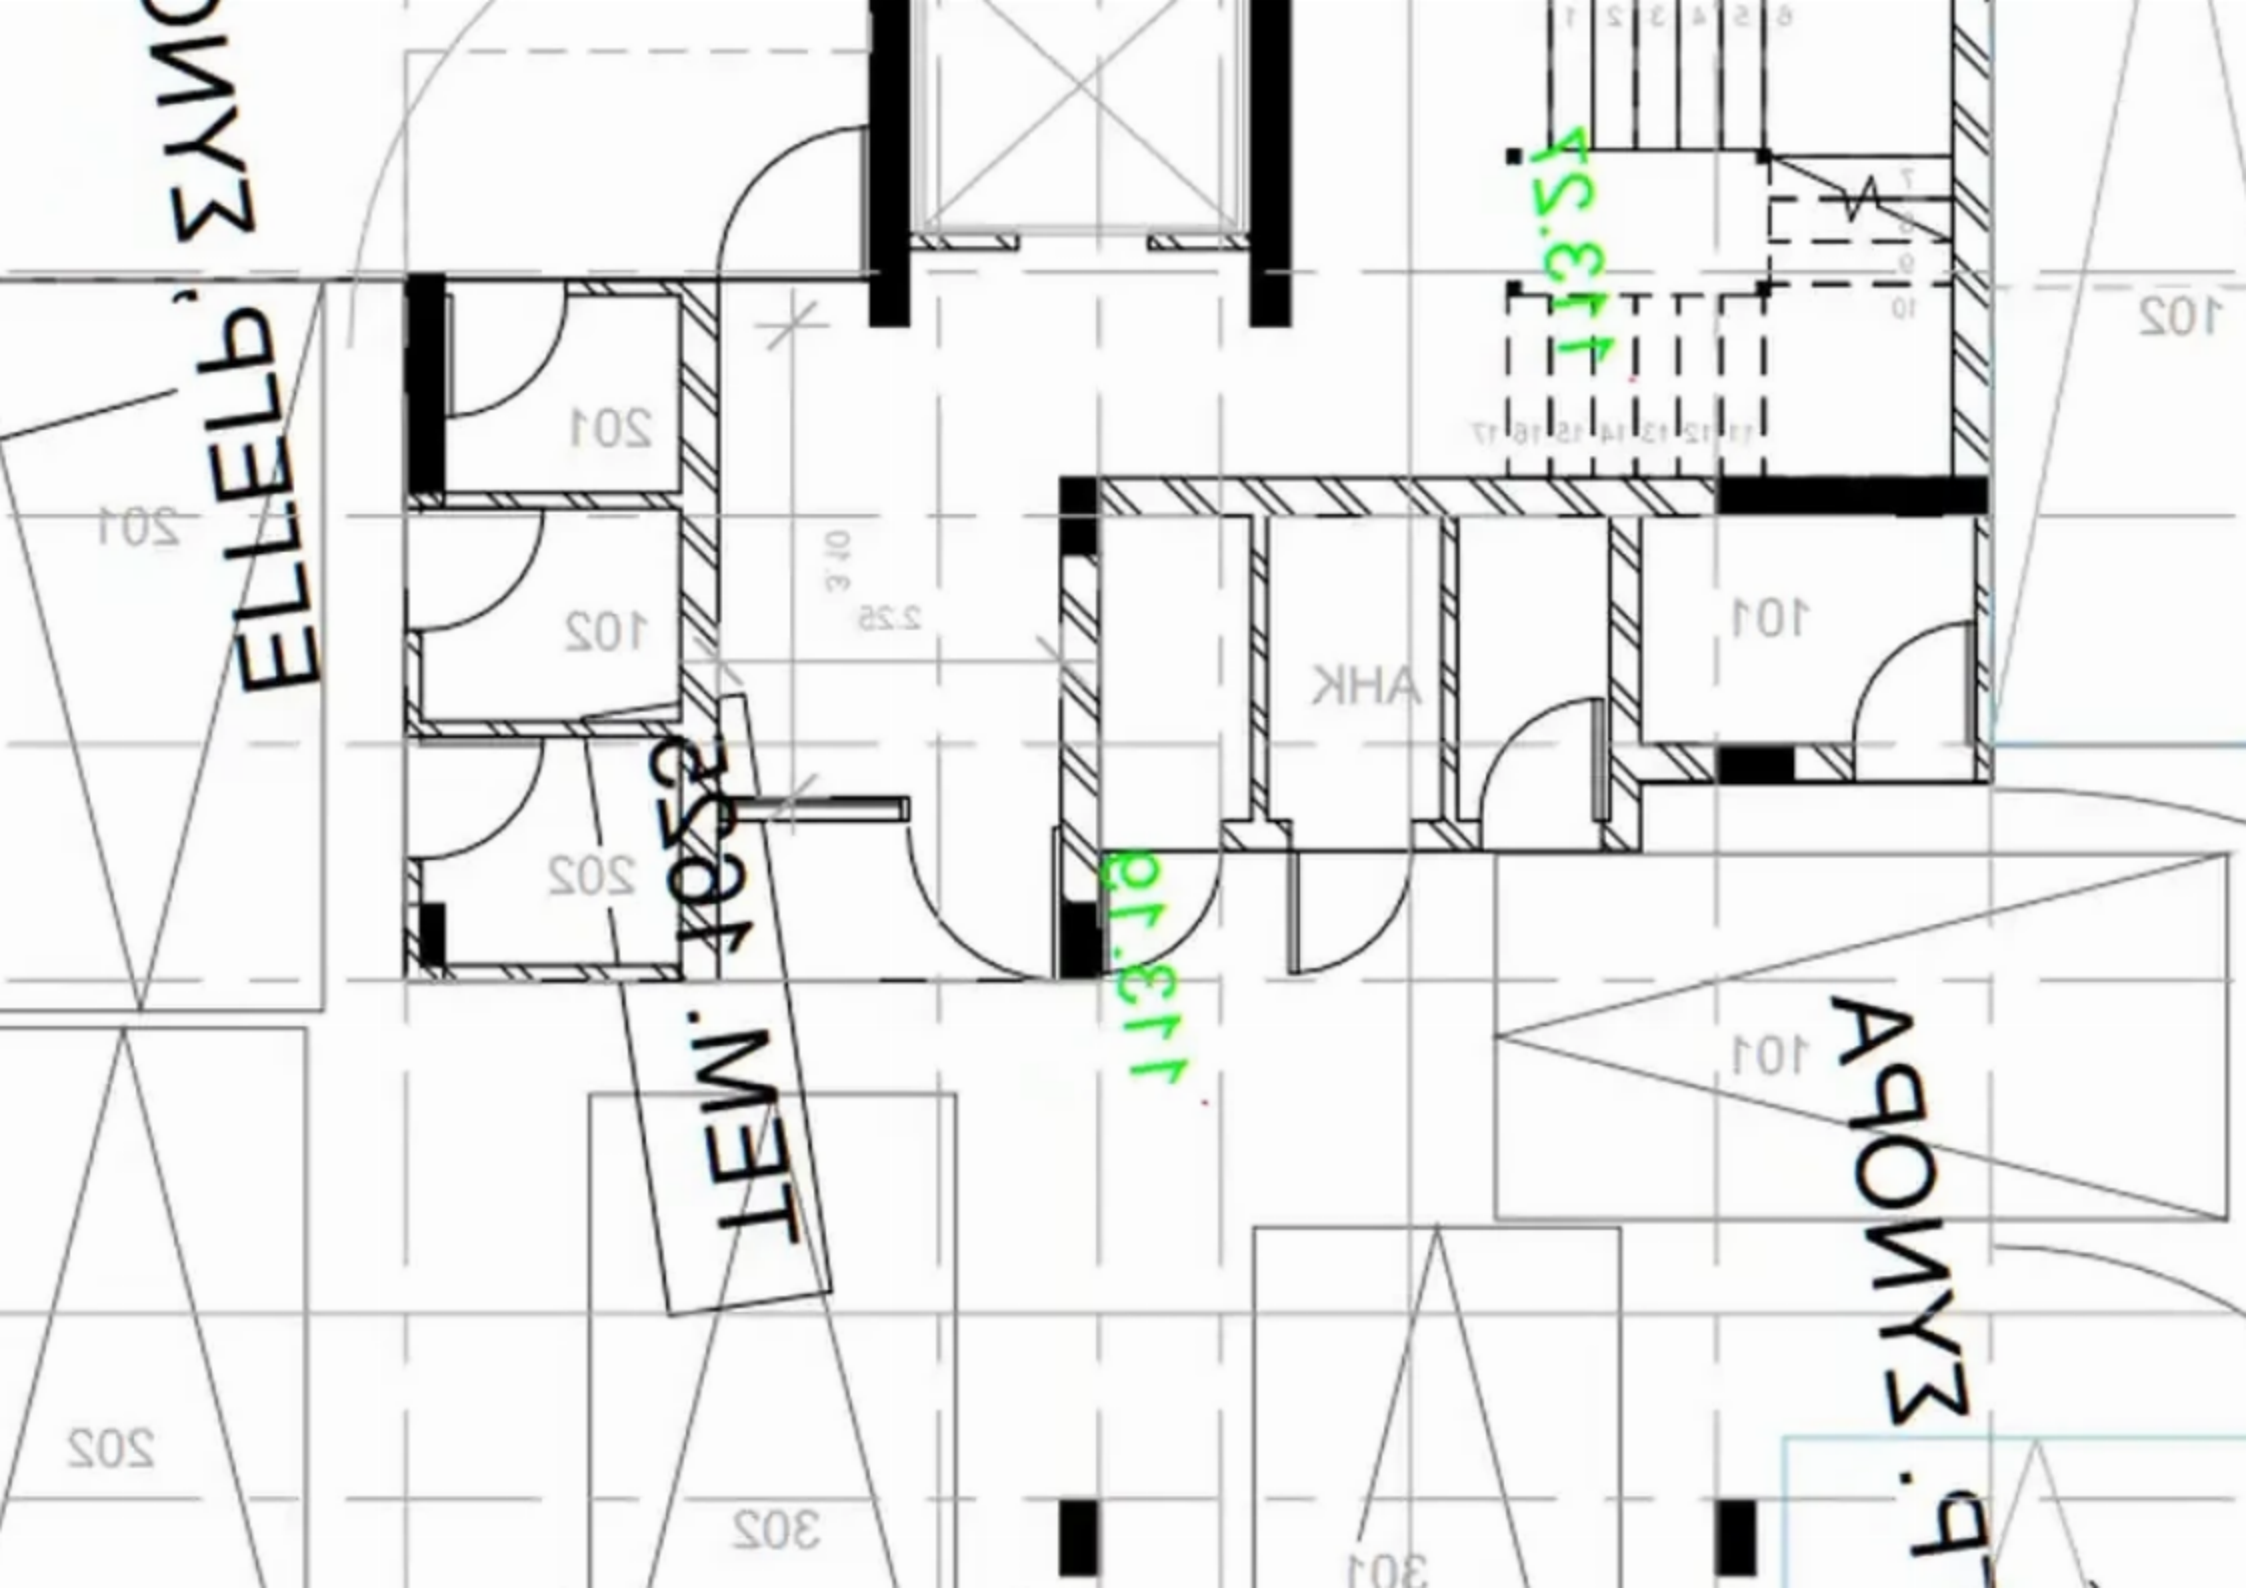

ELLELB, ΣΑΜΥΣ

ΤΕΜ. 1052

ΑΡΧΟΜΥΣ : 9

113.51

91.311

101

101

101

101

101

101

101

101

301

301

3.10

3.52

ΑΗΚ

13 15 17 14 12 18 13

1 2 3 4 5 6

1 2 3 4 5 6 7 8 9 10