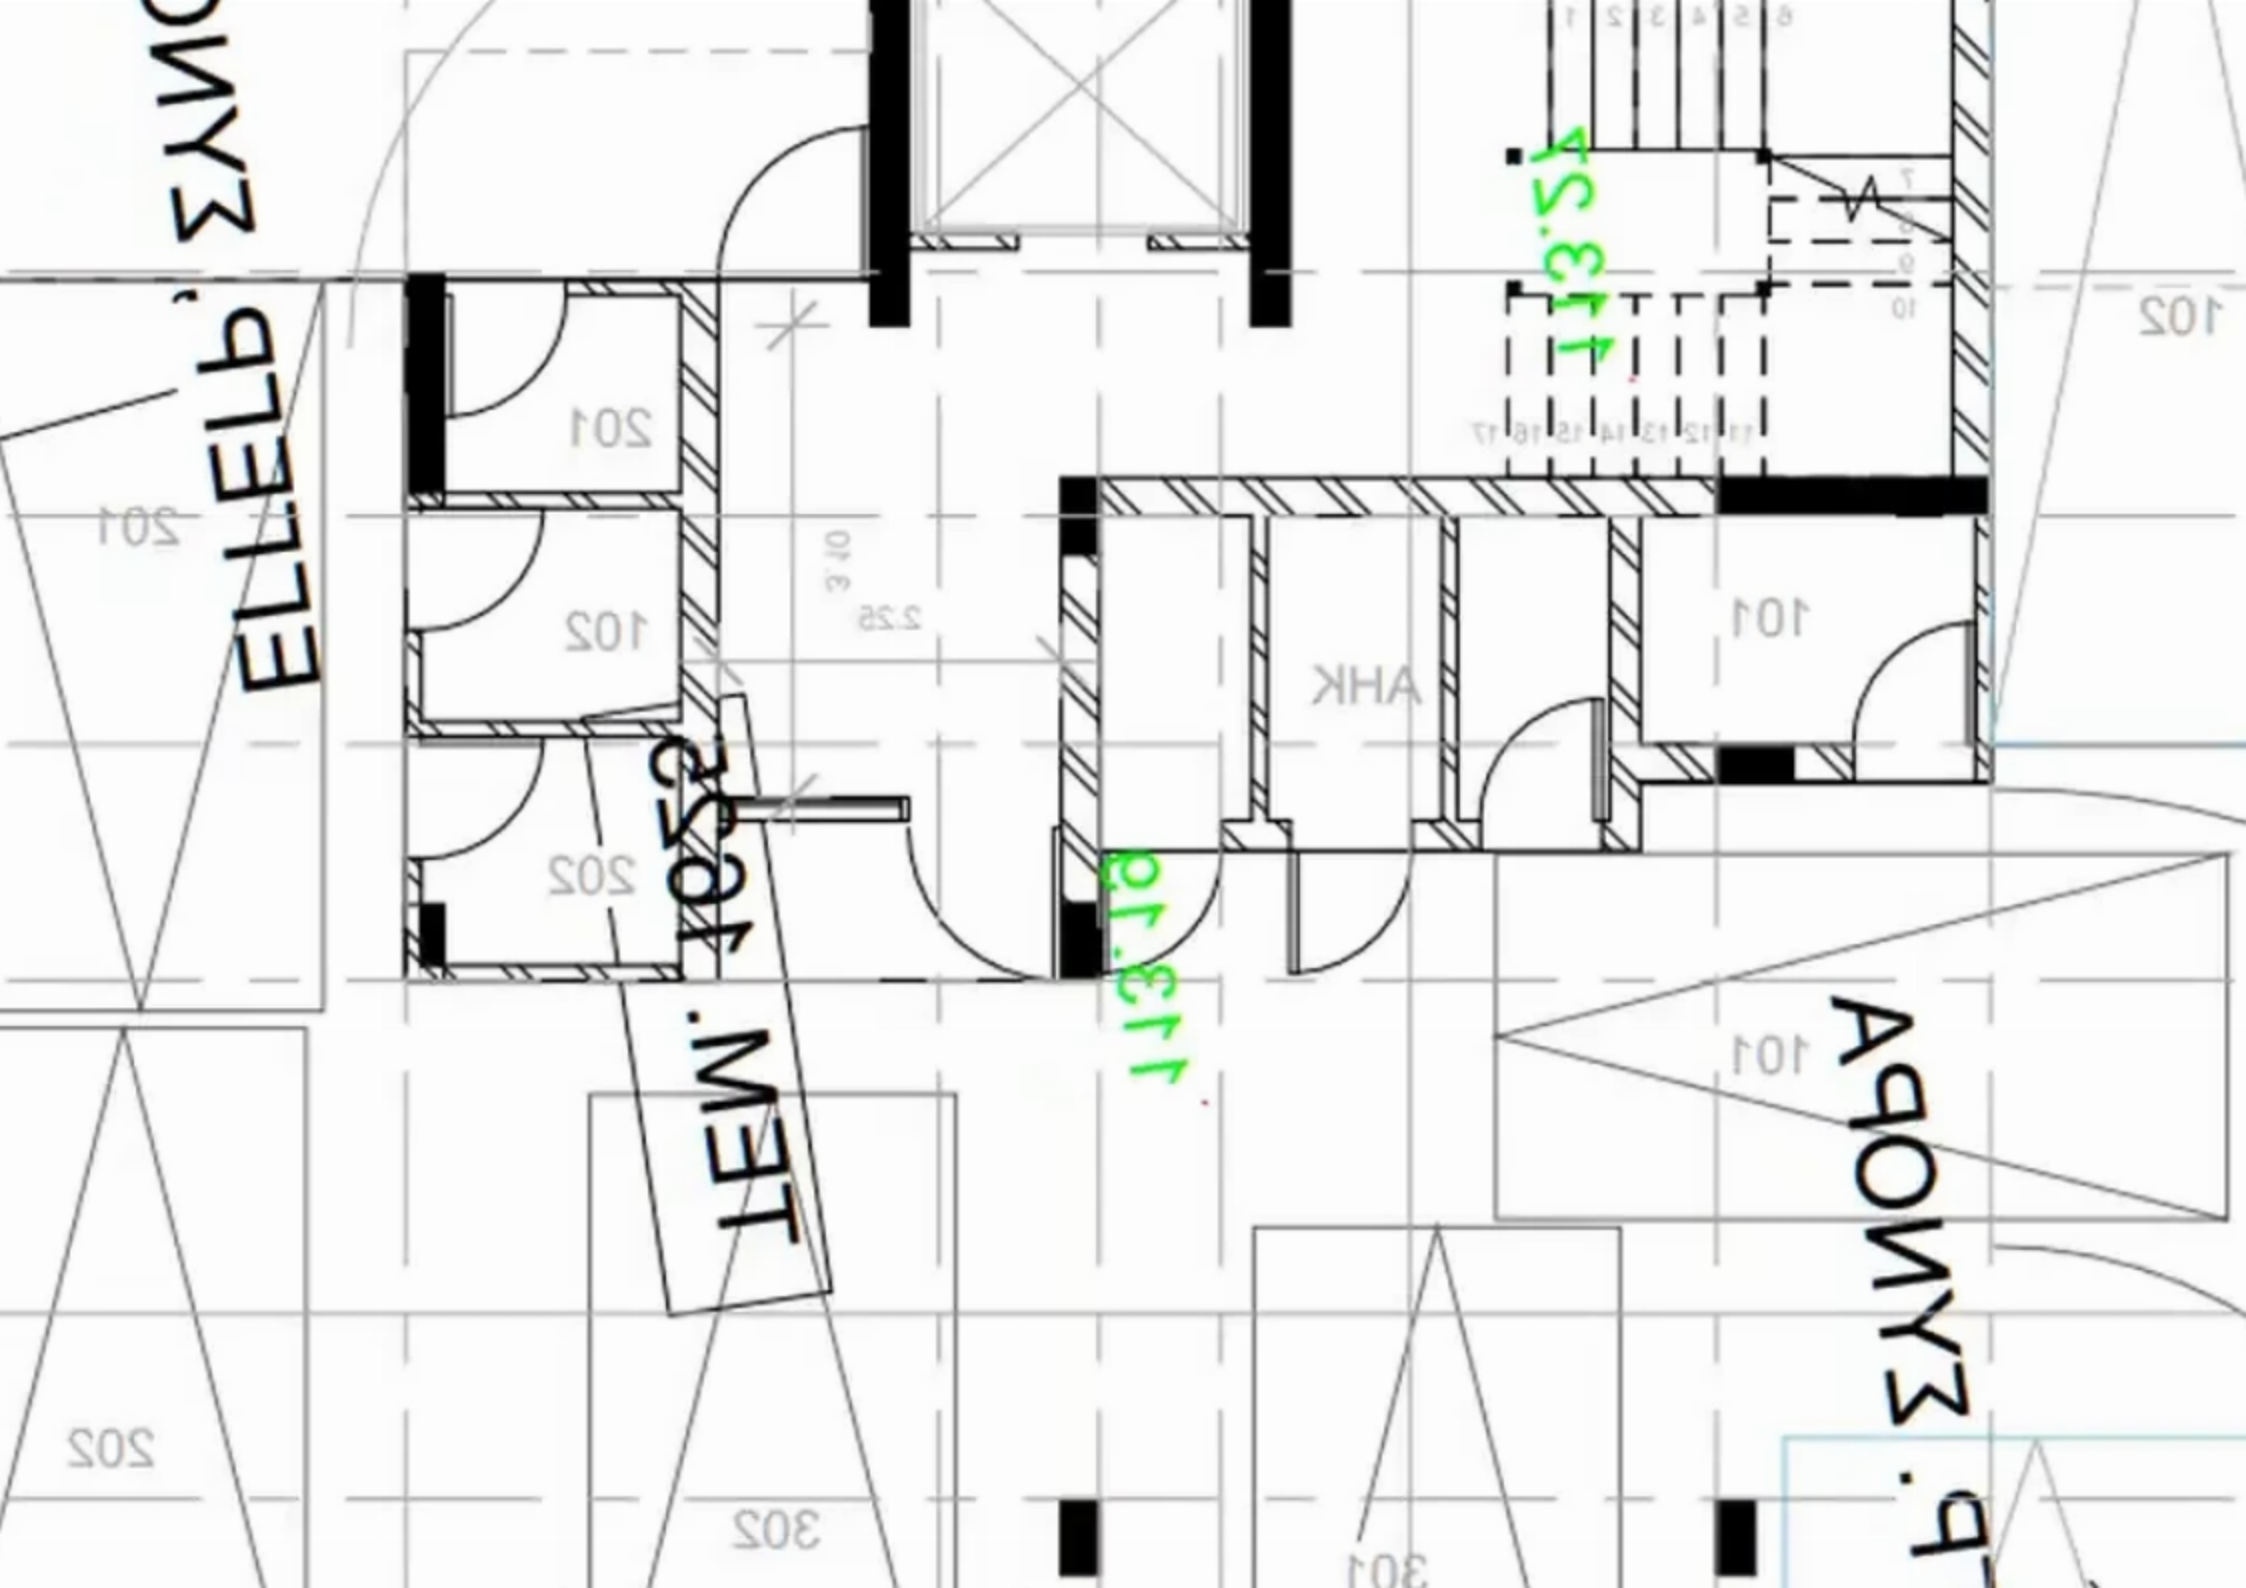

ELLELB, ΣΑΜΥΣ

ΑΡΧΟΜΥΣ : 9

ΤΕΜ. 1052

113.51

91.311

101

101

101

101

101

101

ΑΗΚ

3.10
3.52

13 15 17 14 12 18 13

1
0.00
10

305

305

301