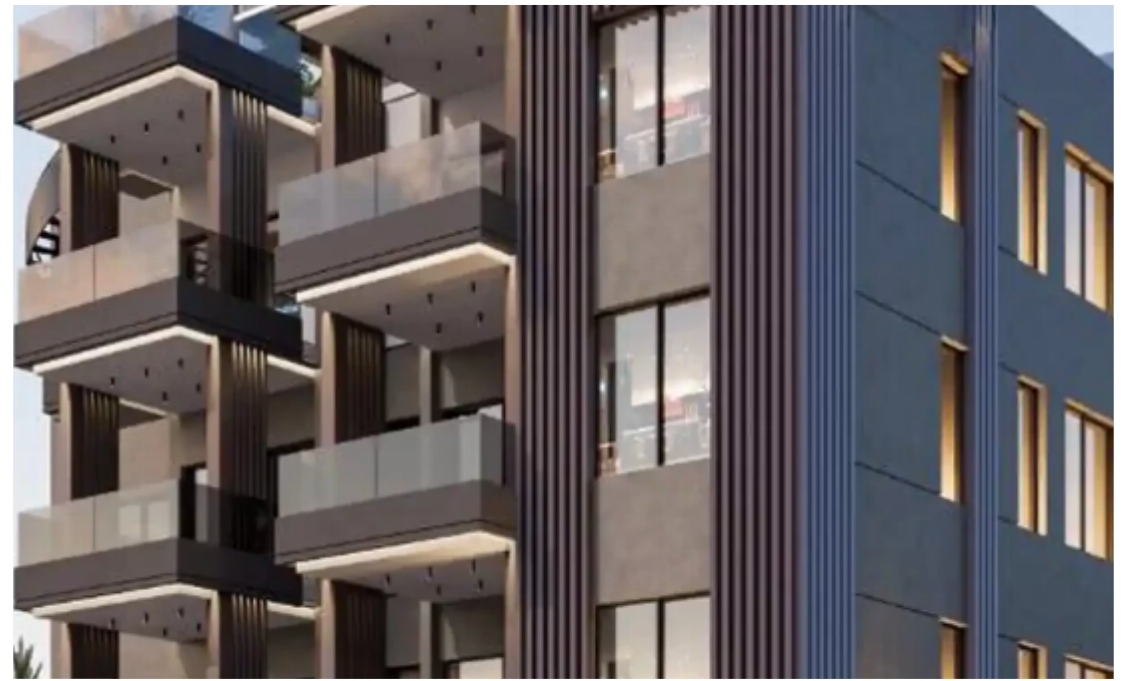

2-bedroom apartment for sale

Limassol, Pano-Polemidia-4130 , Cyprus

Offered at: € 350,000

Estate ID: 71708

Ref: ba5374482

NET internal area: **156**

Bathrooms: **2**

Bedrooms: **2**

Parking spaces: **Covered cars**

Available from: **2024-10-25**

Offered at: **350,000**

Type: **Apartment**

""""""The new complex located in the prestigious area of Limassol, Ekali, includes 6 apartments, all with two bedrooms. Apartments with an open view of the forest. Amenities include green areas, storage areas, photovoltaic systems, a rooftop garden for the penthouse, a luxury entrance and solar heaters. There are 6 apartments in the project: 5 with two bedrooms and 1 penthouse with two bedrooms."""""" ...