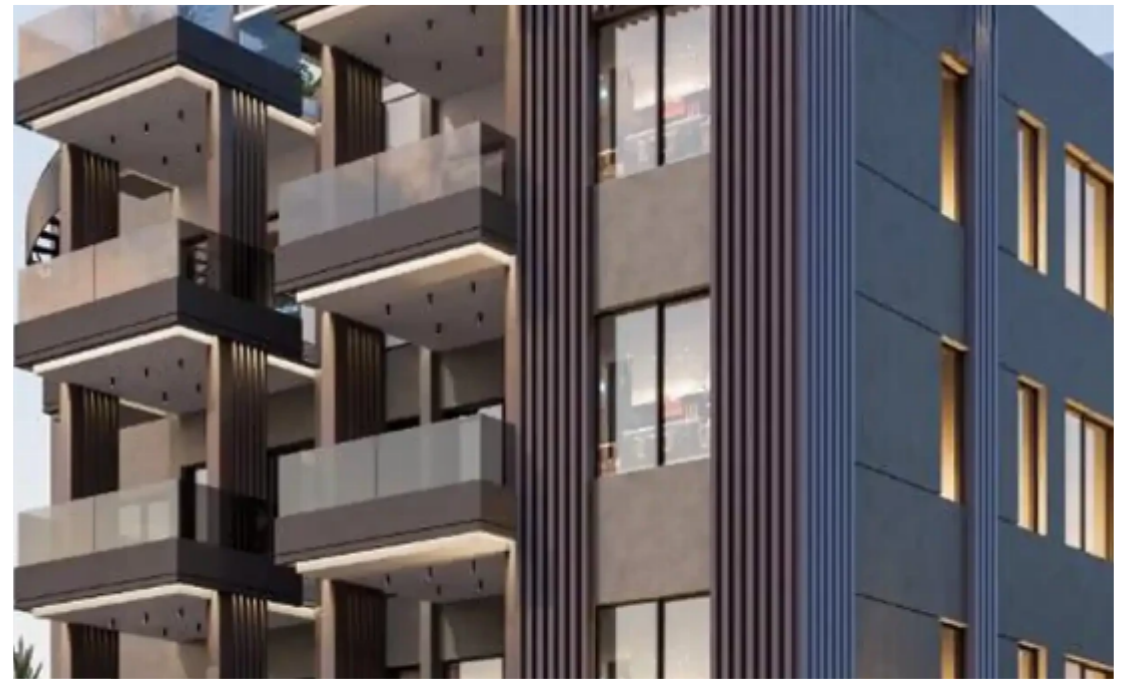

## 2-bedroom apartment for sale

Limassol, Pano-Polemidia-4130 , Cyprus

**Offered at:** € 350,000

**Estate ID:** 71708

**Ref:** ba5374482

Bathrooms: **2**

Bedrooms: **2**

Parking spaces: **Covered cars**

Available from: **2024-10-25**

Offered at: **350,000**

Type: **Apartment**

""""""The new complex located in the prestigious area of Limassol, Ekali, includes 6 apartments, all with two bedrooms. Apartments with an open view of the forest. Amenities include green areas, storage areas, photovoltaic systems, a rooftop garden for the penthouse, a luxury entrance and solar heaters. There are 6 apartments in the project: 5 with two bedrooms and 1 penthouse with two bedrooms."""""" ...