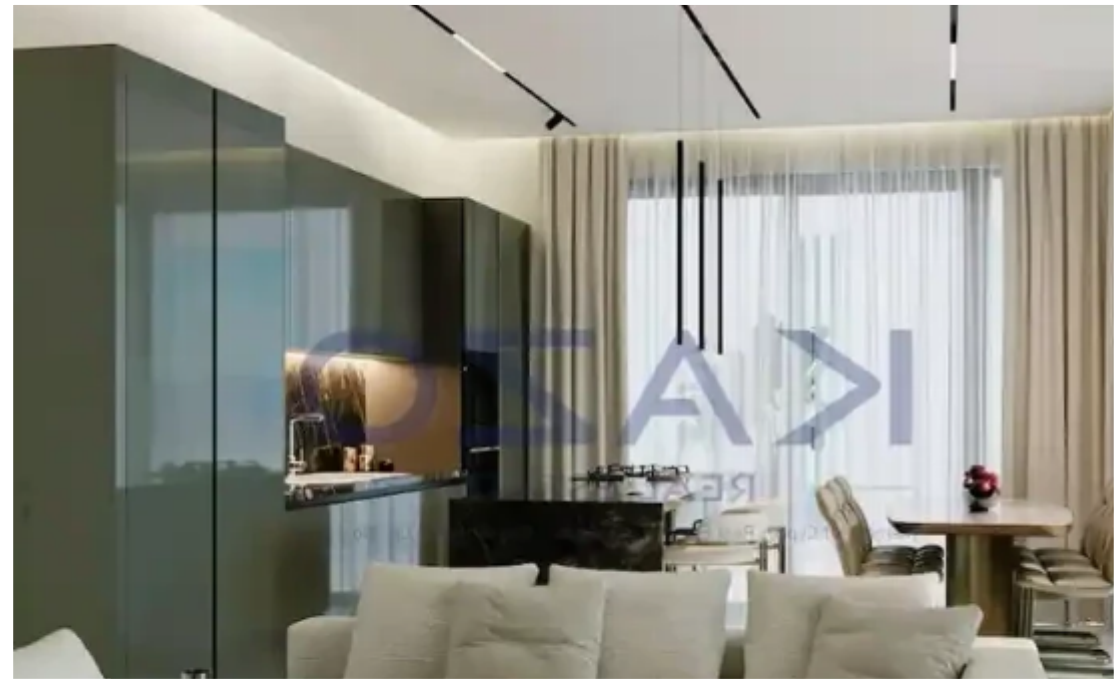

2-bedroom apartment for sale

Limassol, Panthea-Grammar-School-Agios-Athanasios-4105 ,
Cyprus

Offered at: € 390,000

Estate ID: 71731

Ref: ba5416707

NET internal area: **76**

Bathrooms: **1**

Bedrooms: **2**

Parking spaces: **Covered cars**

Available from: **2024-10-25**

Offered at: **390,000**

Type: **Apartment**

Introducing a beautiful two bedroom apartment, available for sale in Agios Athanasios area. The property covers 76 sqm internal area, with 23 sqm covered veranda and 19 sqm uncovered veranda. The flat consists of a large living room, an open plan kitchen, two spacious and bright bedrooms, a shower room and a guest lavatory. It is situated on the first floor of a three-story building and comes with one covered parking space and a storage unit. ...