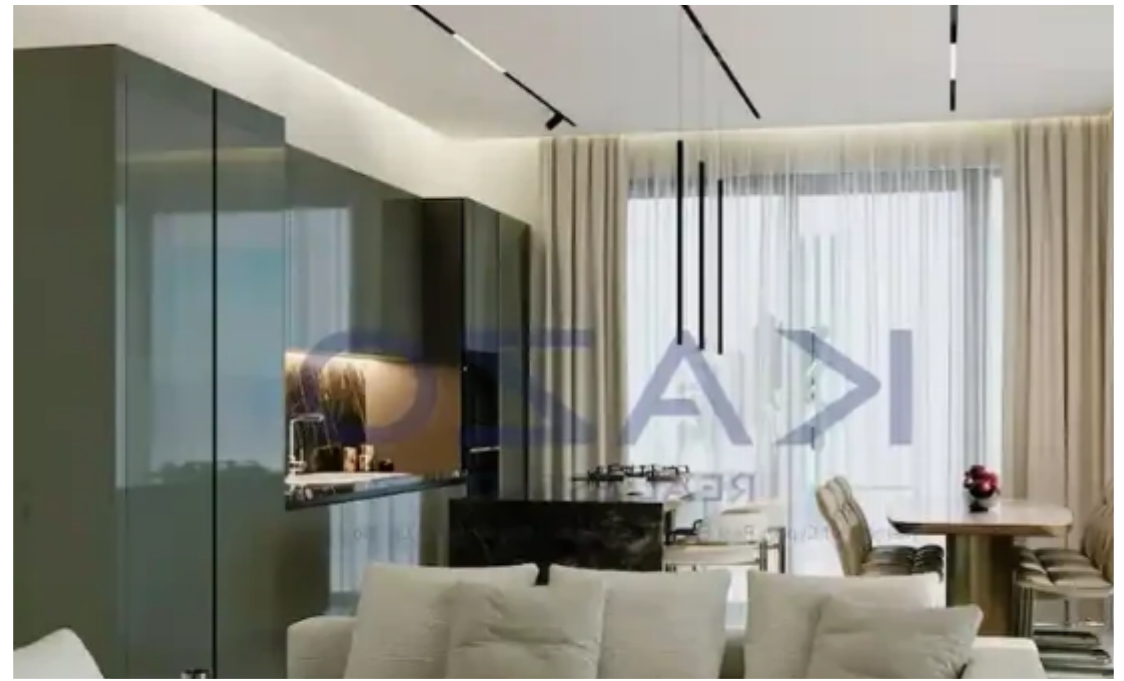

## 2-bedroom apartment for sale

Limassol, Panthea-Grammar-School-Agios-Athanasios-4105 ,  
Cyprus

**Offered at:** € 390,000

**Estate ID:** 71731

**Ref:** ba5416707

NET internal area: **76**

Bathrooms: **1**

Bedrooms: **2**

Parking spaces: **Covered cars**

Available from: **2024-10-25**

Offered at: **390,000**

Type: **Apartment**

Introducing a beautiful two bedroom apartment, available for sale in Agios Athanasios area. The property covers 76 sqm internal area, with 23 sqm covered veranda and 19 sqm uncovered veranda. The flat consists of a large living room, an open plan kitchen, two spacious and bright bedrooms, a shower room and a guest lavatory. It is situated on the first floor of a three-story building and comes with one covered parking space and a storage unit. ...