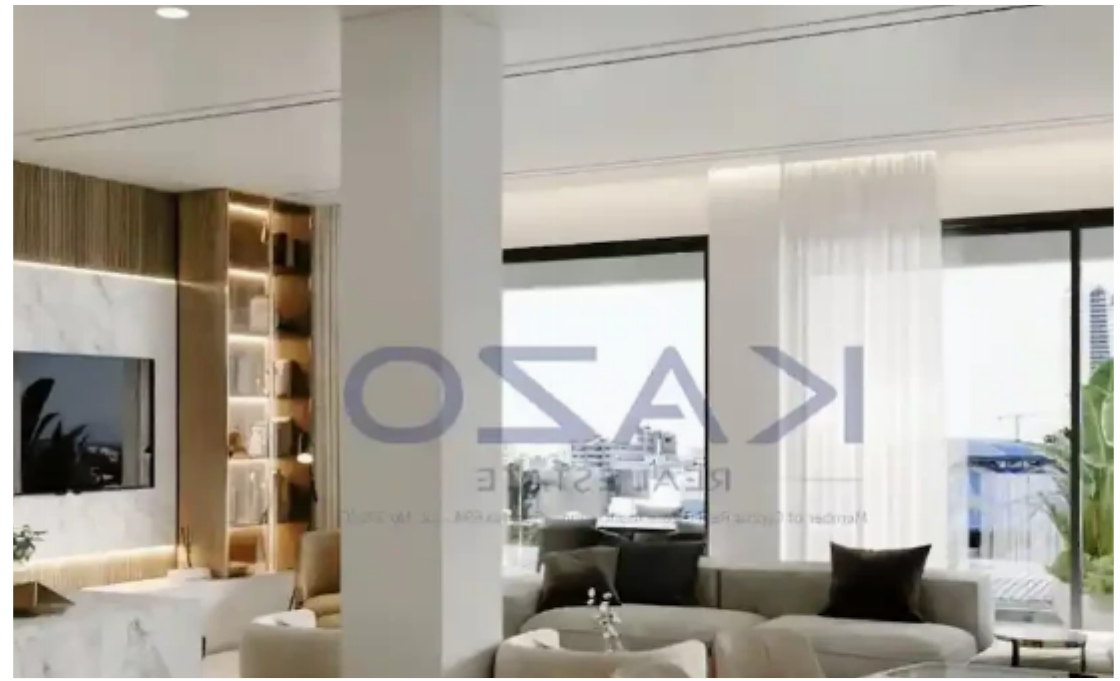

## 2-bedroom apartment for sale

Limassol, Linopetra-School-Agios-Stylianos-Agios-Athanasios-4102 ,  
Cyprus

**Offered at:** € 495,000

**Estate ID:** 71783

**Ref:** ba5416582

NET internal area: **85**

Bathrooms: **2**

Bedrooms: **2**

Parking spaces: **Covered cars**

Available from: **2024-10-25**

Offered at: **495,000**

Type: **Apartment**

""Discover a unique two bedroom apartment, available for sale in Linopetra area. The flat covers 85 sqm internal area, 23 sqm covered veranda and 22 sqm uncovered veranda. More specifically, it consists of a living room, an open plan kitchen, two spacious bedrooms and two shower rooms. The property is situated on the first floor of a three-story building and comes with one covered parking space and a storage unit.""...