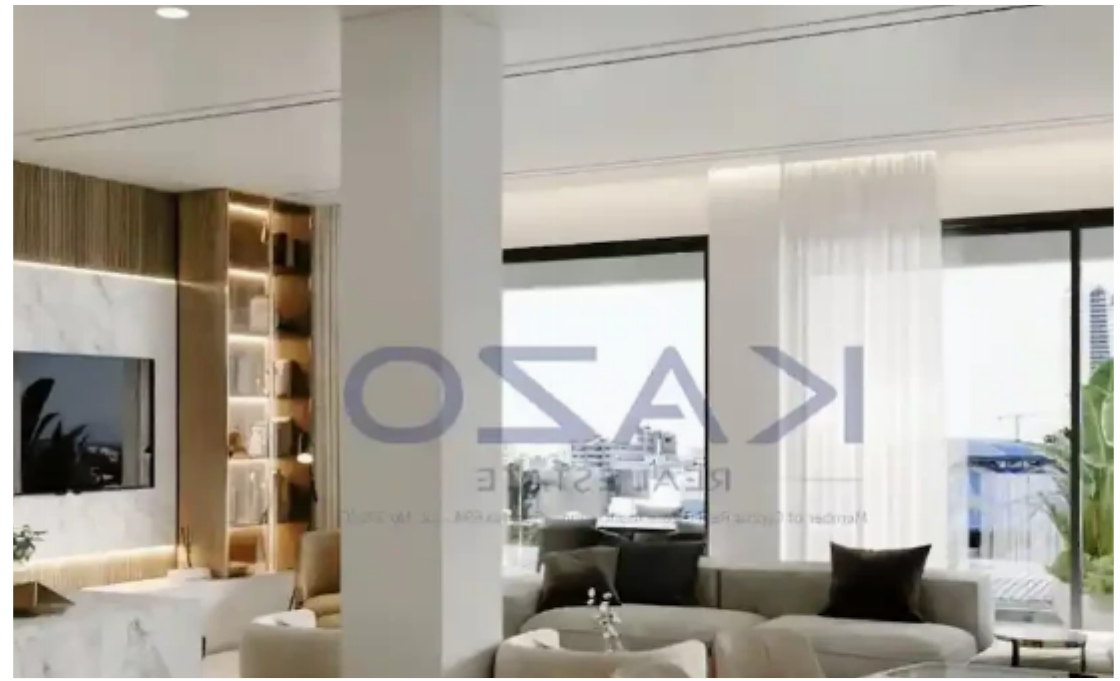

2-bedroom apartment for sale

Limassol, Linopetra-School-Agios-Stylianos-Agios-Athanasios-4102 ,
Cyprus

Offered at: € 495,000

Estate ID: 71783

Ref: ba5416582

NET internal area: **85**

Bathrooms: **2**

Bedrooms: **2**

Parking spaces: **Covered cars**

Available from: **2024-10-25**

Offered at: **495,000**

Type: **Apartment**

""""Discover a unique two bedroom apartment, available for sale in Linopetra area. The flat covers 85 sqm internal area, 23 sqm covered veranda and 22 sqm uncovered veranda. More specifically, it consists of a living room, an open plan kitchen, two spacious bedrooms and two shower rooms. The property is situated on the first floor of a three-story building and comes with one covered parking space and a storage unit.""""...