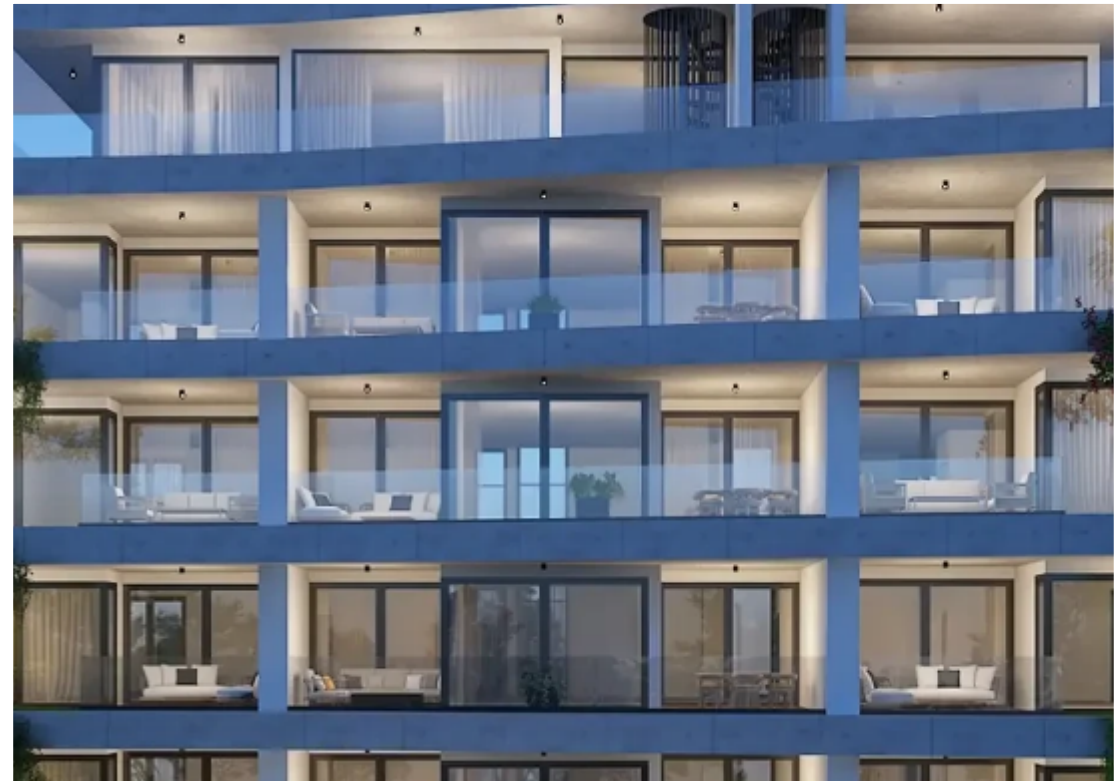

Residential land 1740 m²

Limassol, Touristiki-Periochi-Potamos-Germasogeias-4046 , Cyprus

Offered at: € 3,500,000

Estate ID: 71887

Ref: ba5496132

Total plot's-land's area: **1740 m²**

Coverage: **25 %**

Density: **60 %**

Available from: **2024-10-25**

Offered at: **3,500,000**

Type: **Residential**

Madidevelopments is excited to offer AMALFI HEIGHTS RESIDENCES, a Project for Sale, to Investors who value top location and luxury combined with extravagant architecture in the most sought-after area of Germasoyia, Limassol. The land is situated within a 7 minute walk to the beach, next to Prophet Elias Church, nestled between Villas and other Luxurious Residences that are home to an affluent International and Cypriot clientele. Located in a quiet cul-de-sac street and elevated to the coastline it offers the most breathtaking City-and Seaviews, once built. Although tranquil, the project is only a step away from the busy and vibrant upscale shopping area with Supermarkets, Pharmacie...