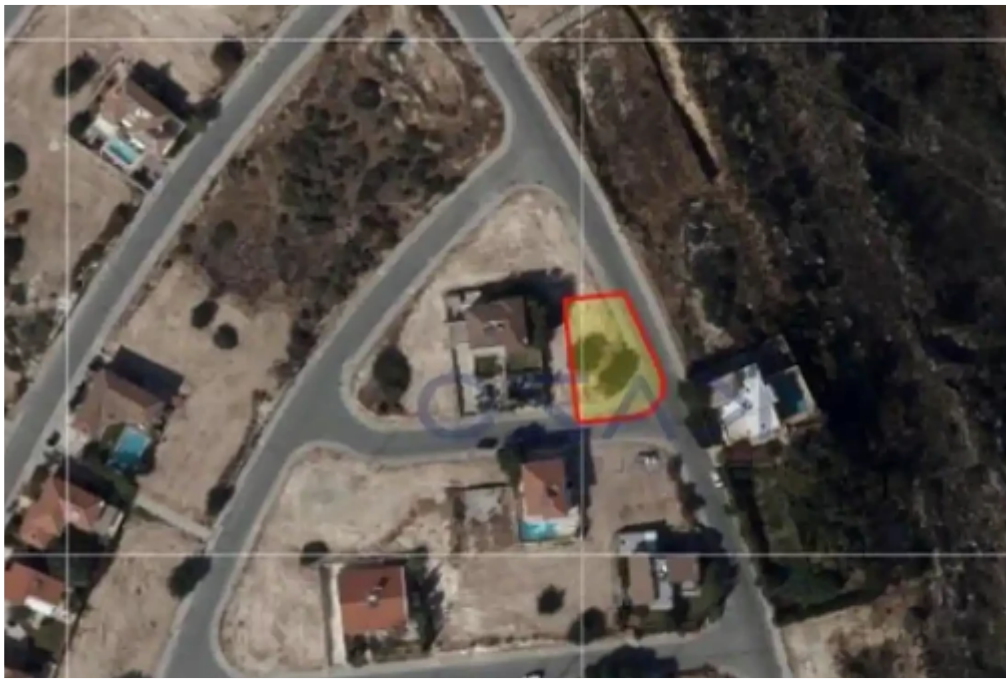

## Residential land 579 m<sup>2</sup>

Limassol, Hills-Agia-Phyla-Agia-Fylaxis-3119 , Cyprus

**Offered at:** € 310,000

**Estate ID:** 71997

**Ref:** ba5430943

Total plot's-land's area: **579 m<sup>2</sup>**

Coverage: **45 %**

Density: **80 %**

Available from: **2024-10-25**

Offered at: **310,000**

Type: **Residential**

image not found or type unknown

Planning zone: **K?7**

""Amazing residential plot parcel available for sale in Agia Fyla area, situated on the mountain, offering amazing views of Limassol city and sea. The plot sits on 579 square meters of plot area and holds a Ka7 zone, which enables an 80% building density ratio, and 45% coverage ratio, with a 3-floor building allowance and 13.5 meters allowance in height. The plot parcel is located in the hills of Agia Fyla, offering astonishing views of the Mediterranean sea. To view this amazing residential plot in Agia Fyla, contact our Sales Department or Book a viewing form!""...

## Estate on map: