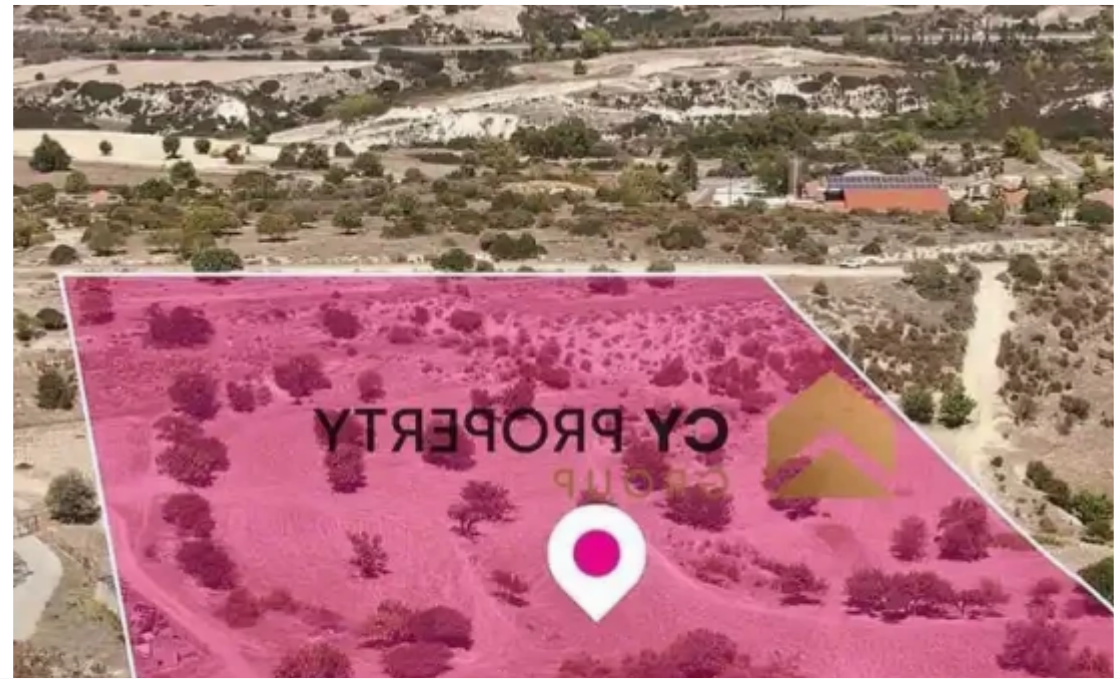

## Agricultural land 20473 m<sup>2</sup>

Larnaka, Choirokoitia-7741 , Cyprus

**Offered at:** € 94,000

**Estate ID:** 72033

**Ref:** ba5072442

Total plot's-land's area: **20473 m<sup>2</sup>**

Coverage: **10 %**

Density: **10 %**

Available from: **2024-10-25**

Offered at: **94,000**

Type: **Agricultural**

""Agricultural field, extending to about 20473 sq.m. in total. The property is rectangularly shaped with a flat surface. Access to the field is via a registered road with total frontage of approx. 110m The asset is located approx. 450m from the motorway. The property falls within Zone ?3, with a building coefficient of 10%, coverage of 10%, and permission for 2 floors (8.3m) of construction.""...

## Estate on map: