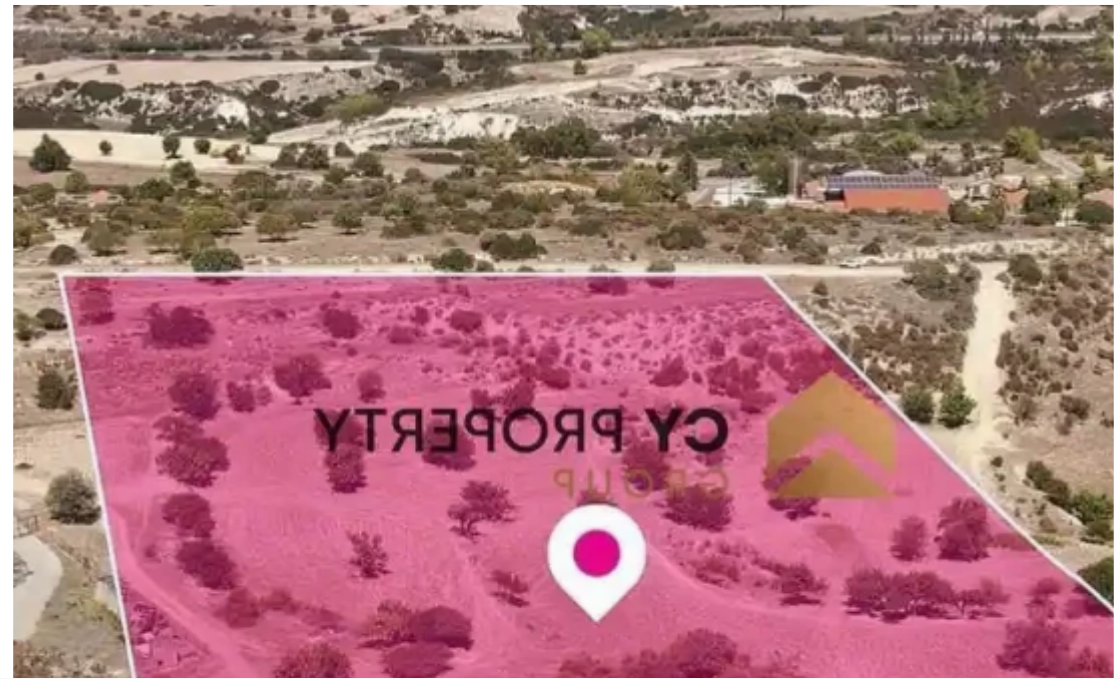

Agricultural land 20473 m²

Larnaka, Choirokoitia-7741 , Cyprus

Offered at: € 94,000

Estate ID: 72033

Ref: ba5072442

Total plot's-land's area: **20473 m²**

Coverage: **10 %**

Density: **10 %**

Available from: **2024-10-25**

Offered at: **94,000**

Type: **Agricultural**

""Agricultural field, extending to about 20473 sq.m. in total. The property is rectangularly shaped with a flat surface. Access to the field is via a registered road with total frontage of approx. 110m The asset is located approx. 450m from the motorway. The property falls within Zone ?3, with a building coefficient of 10%, coverage of 10%, and permission for 2 floors (8.3m) of construction.""...