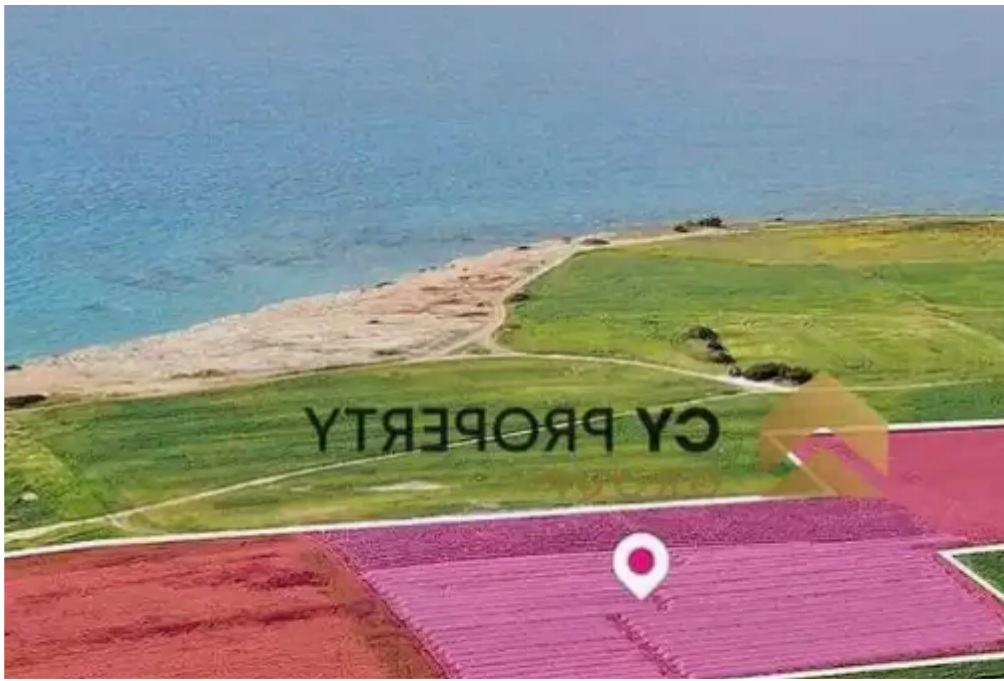

Tourist land 36456 m²

Larnaka, Softades-7561 , Cyprus

Offered at: € 1,210,000

Estate ID: 72034

Ref: ba5072636

Total plot's-land's area: **36456 m²**

Coverage: **20 %**

Density: **45 %**

Available from: **2024-10-25**

Offered at: **1,210,000**

Type: **Touristic**

""""Seaview field of total area 36.456 sq.m located in Mazotos in the district of Larnaca. It has an irregular shape .? is enclosed and is approximately 0.5 km from a registered road. Access to the field is via an unregistered dirt road. It falls within 2 zones (48% falls within touristic zone and 52% falls within Agricultural zone ?3).Its eastern side is only 110m from the sea and its southern only 240m. It offers an unobstructed sea view .""""...

Estate on map: