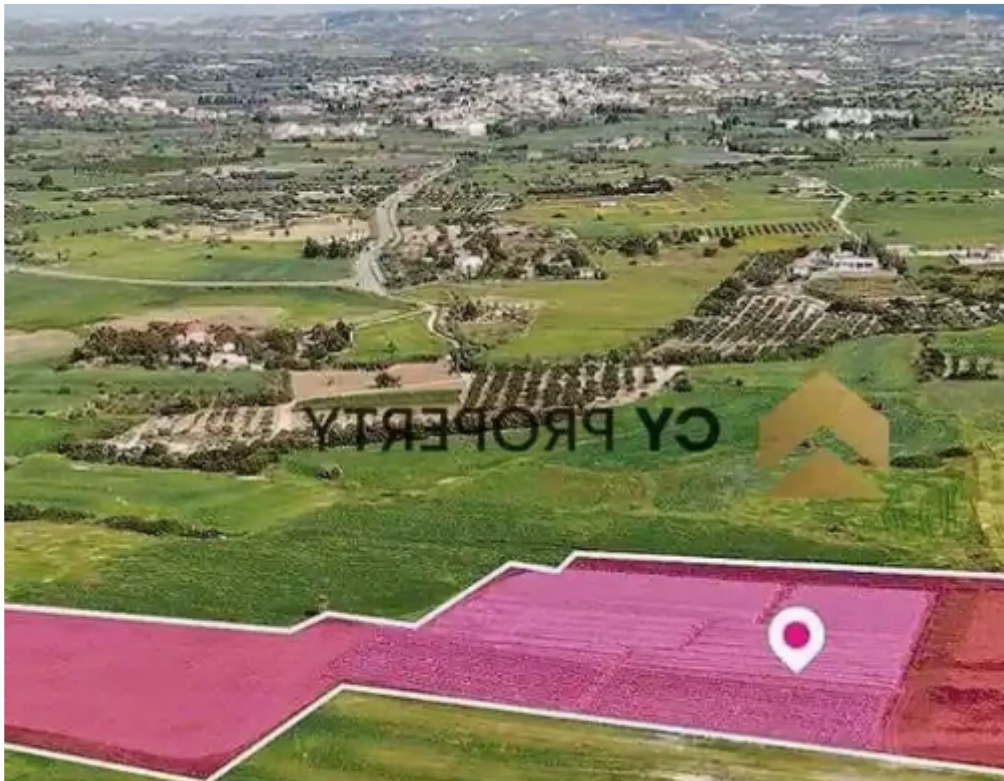

Tourist land 36456 m²

Larnaka, Softades-7561 , Cyprus

Offered at: € 1,210,000

Estate ID: 72034

Ref: ba5072636

Total plot's-land's area: **36456 m²**

Coverage: **20 %**

Density: **45 %**

Available from: **2024-10-25**

Offered at: **1,210,000**

Type: **Touristic**

""""Seaview field of total area 36.456 sq.m located in Mazotos in the district of Larnaca. It has an irregular shape .? is enclosed and is approximately 0.5 km from a registered road. Access to the field is via an unregistered dirt road. It falls within 2 zones (48% falls within touristic zone and 52% falls within Agricultural zone ?3).Its eastern side is only 110m from the sea and its southern only 240m. It offers an unobstructed sea view .""""...

Estate on map: