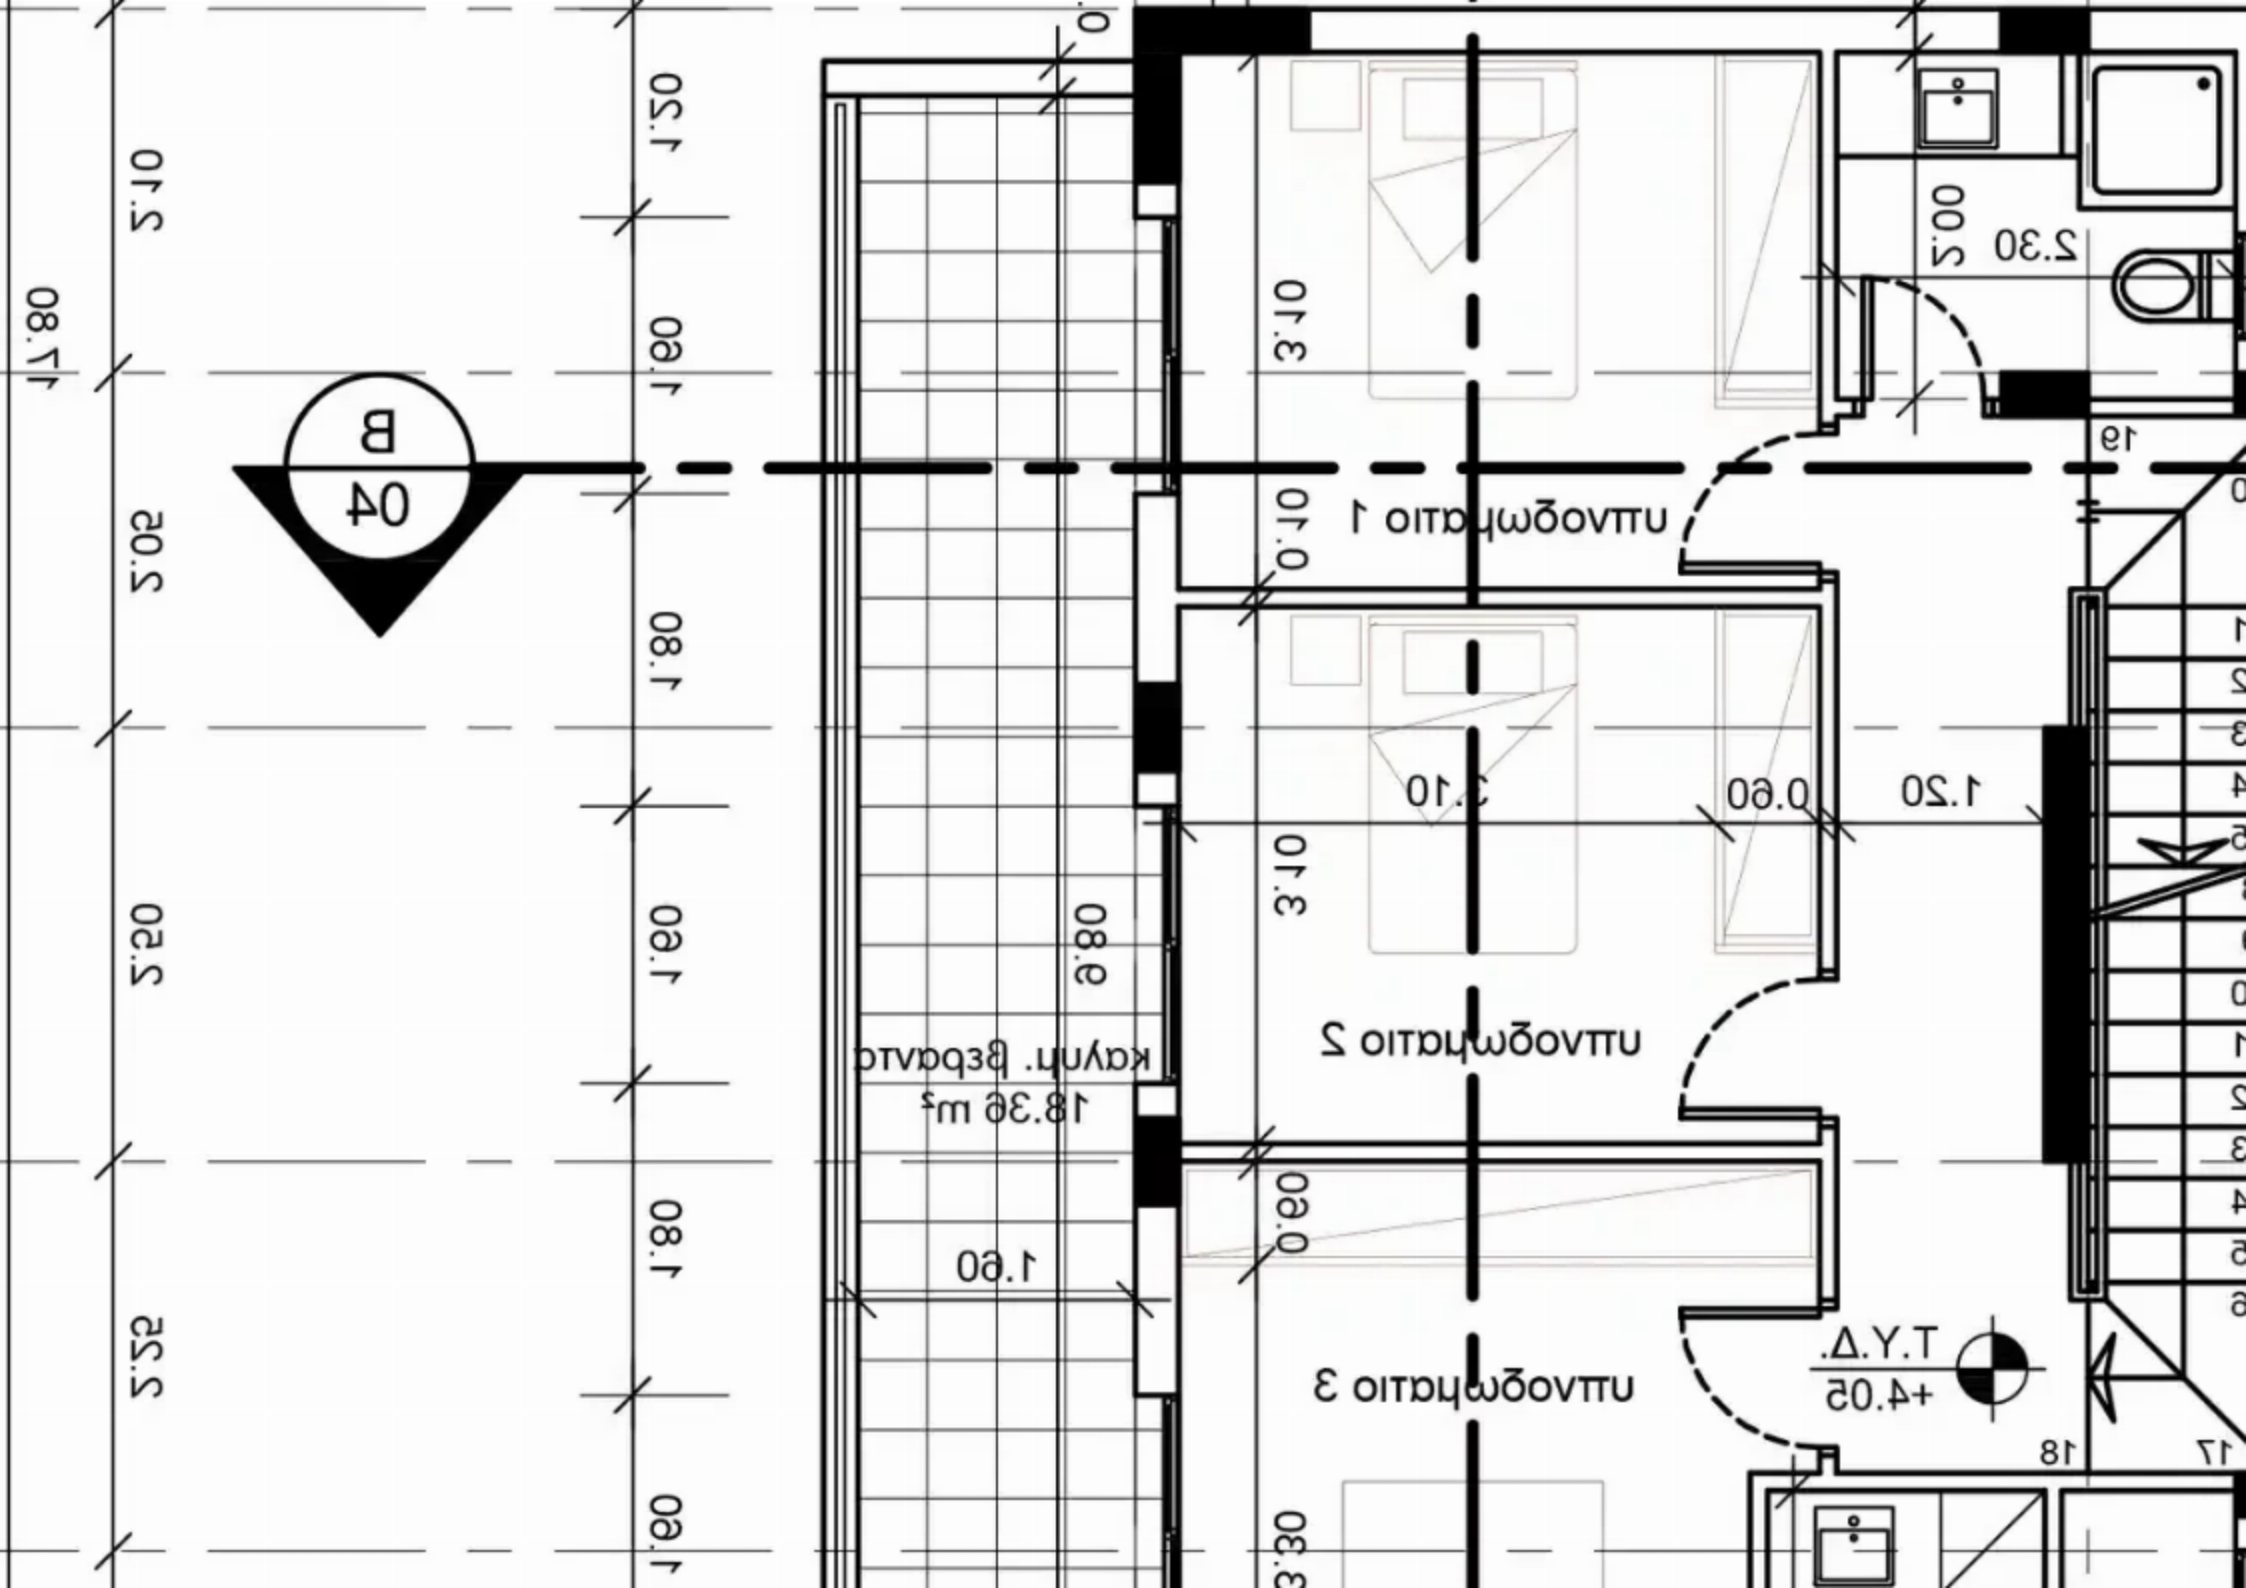

Available from: **2024-10-25**

Offered at: **210,000**

Type: **Residential**

image not found or type unknown

Planning zone: **?6**

""""""Residential Field with house plans and permits for 2 houses 143sqm each house with swimming pools. ? 1439 sqm ? ?6 Planning Zone ? 20% Building Density ? 20% Coverage ? 2 Floors ? 8.3 meters height ? €210.000 non negotiable""""""...

Estate on map:

08.71

5.10

5.02

5.20

5.52

1.50

1.80

1.80

1.80

1.80

1.80

18.30 m²
καλη. βεράνα

08.80

1.80

3.10