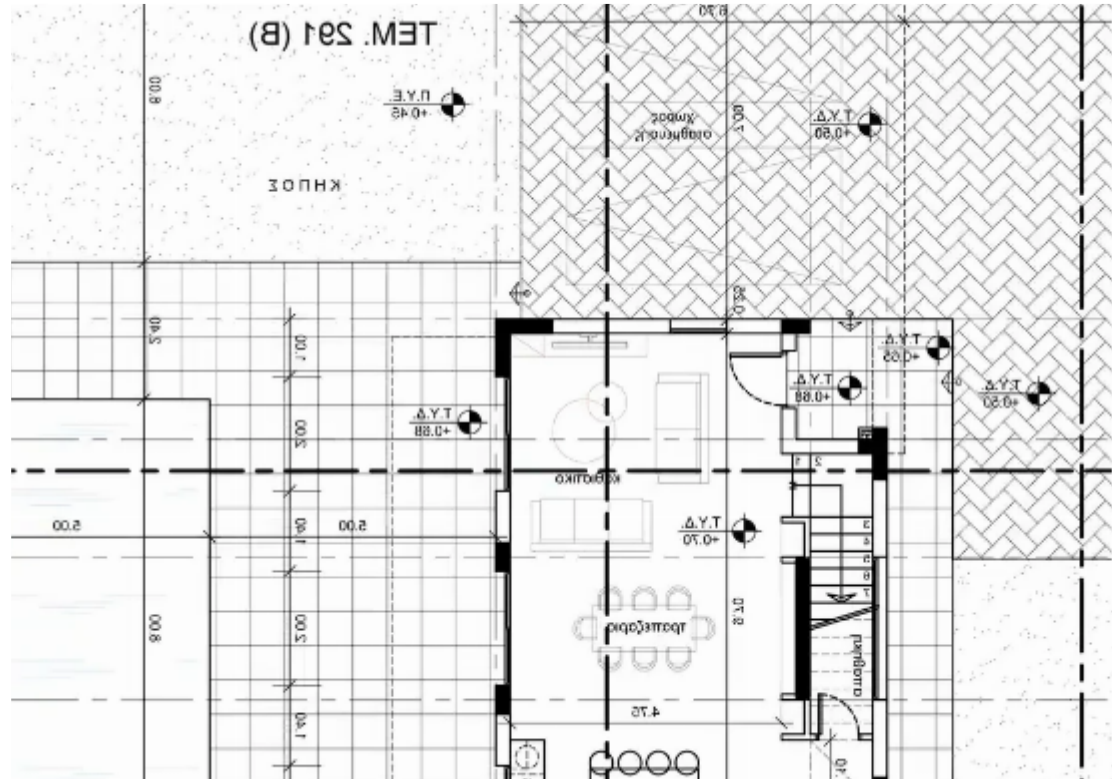

Residential land 1439 m²

Limassol, Souni-4717 , Cyprus

Offered at: € 210,000

Estate ID: 72058

Ref: ba5229056

Total plot's-land's area: **1439 m²**

Coverage: **20 %**

Density: **20 %**

Available from: **2024-10-25**

Offered at: **210,000**

Type: **Residential**

image not found or type unknown

Planning zone: **?6**

""""""Residential Field with house plans and permits for 2 houses 143sqm each house with swimming pools. ? 1439 sqm ? ?6 Planning Zone ? 20% Building Density ? 20% Coverage ? 2 Floors ? 8.3 meters height ? €210.000 non negotiable""""""...

Estate on map:

08.71

5.10

5.02

5.20

5.52

1.50

1.80

1.80

1.80

1.80

1.80

18.30 m²
καλη. βεράνα

08.80

1.80

3.10