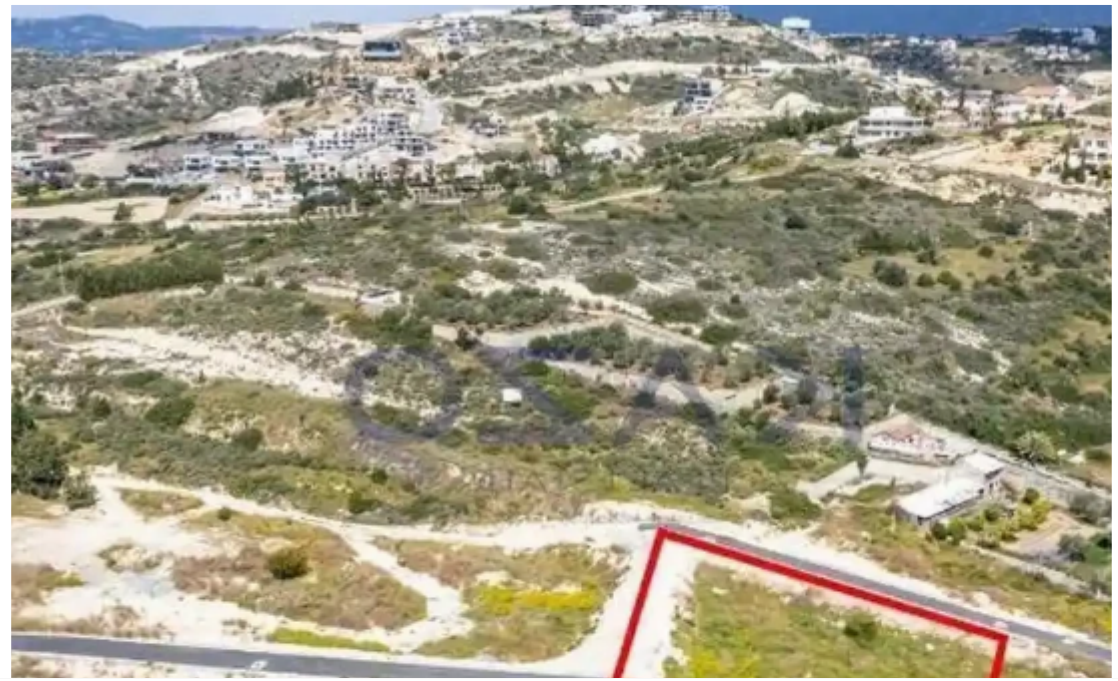

Residential land 1628 m²

Limassol, Agios-Tychon-4521 , Cyprus

Offered at: € 409,500

Estate ID: 72117

Ref: ba5431022

Total plot's-land's area: **1628 m²**

Coverage: **20 %**

Density: **30 %**

Available from: **2024-10-25**

Offered at: **409,500**

Type: **Residential**

image not found or type unknown

Planning zone: -

""The property is a residential plot under division in Agios Tychonas. It is located 150m from the highway of Limassol - Paphos and 800m from the coastline. It has a land area of 1,628sqm and offers proximity to the beach, seafront hotels and restaurants.""...