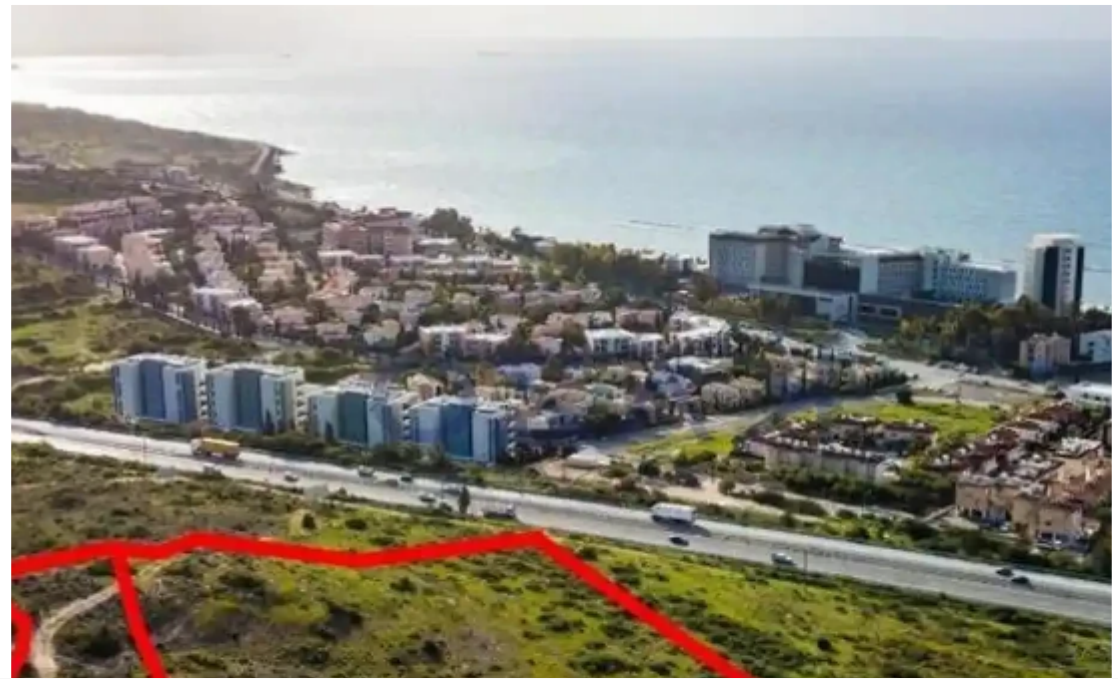

Residential land 16724 m²

Limassol, Parekklesia-4520 , Cyprus

Offered at: € 391,500

Estate ID: 72149

Ref: ba5431010

Total plot's-land's area: **16724 m²**

Coverage: **15 %**

Density: **20 %**

Available from: **2024-10-25**

Offered at: **391,500**

Type: **Residential**

""The property consists of shares (33% and 40%) of two adjacent residential fields in the hills of Pareklissia with spectacular panoramic sea views of the Mediterranean sea. The fields are only a two-minute drive away from the beach and the famous St. Raphael marina. It also offers easy access to the highway and close proximity to all amenities. The fields offer an excellent investment opportunity for development of apartments or luxury villas. The fields have a total land area of 16,724sqm, with reg. no. 0/13733 of 4.683sqm and the field with reg.no. 0/13734 of 12,041sqm. Gordian's share corresponds approximately to 1,545sqm for the field with the reg. no. 0/13733 and 4,816sqm fo...

Estate on map: