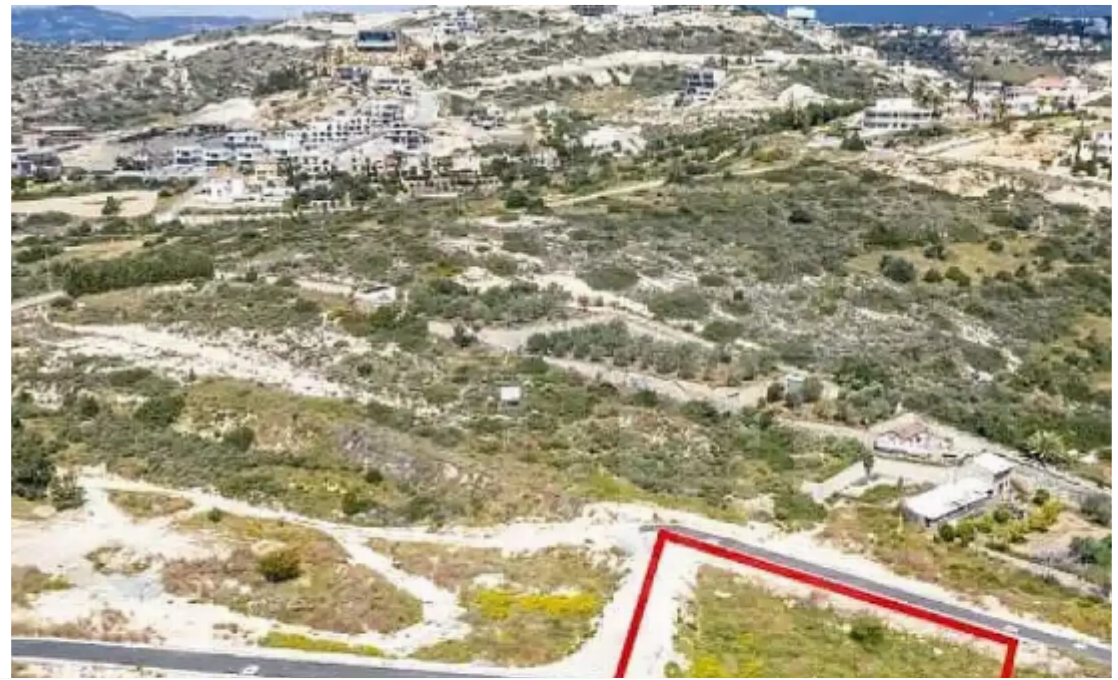

Residential land 1628 m²

Limassol, Agios-Tychon-4521 , Cyprus

Offered at: € 409,500

Estate ID: 72166

Ref: ba5464940

Total plot's-land's area: **1628 m²**

Available from: **2024-10-25**

Offered at: **409,500**

Type: **Residential**

""The property is a residential plot under division in Agios Tychonas. It is located 15m from the highway of Limassol - Paphos and 800m from the coastline. It has a land area of 1,628sqm and abuts a registered road along its north border. The property offers proximity to the beach, seafront hotels and restaurants.""...