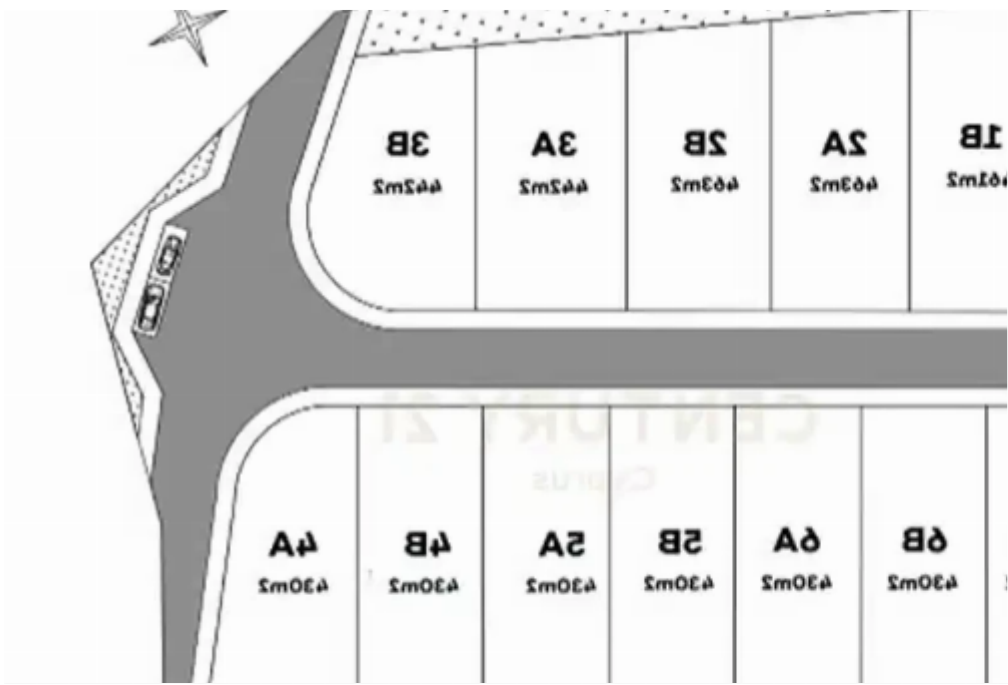

Residential land 430 m²

Limassol, Parekklesia-4520 , Cyprus

Offered at: € 135,000

Estate ID: 72197

Ref: ba5374159

Total plot's-land's area: **430 m²**

Coverage: **20 %**

Available from: **2024-10-25**

Offered at: **135,000**

Type: **Residential**

""For sale in Parekklesia: a residential land area divided into 22 equal plots, each ranging from 430sq.m. The building factor is 30% and the coverage ratio is 20%, allowing for a maximum building height of 8.3 meters and up to 2 floors. Each plot is priced at 135,000 euros. This opportunity is perfect for residential development in a growing area, offering ample space and flexibility for various building designs. Don&apos;t miss out on this prime real estate investment.""...

Estate on map: