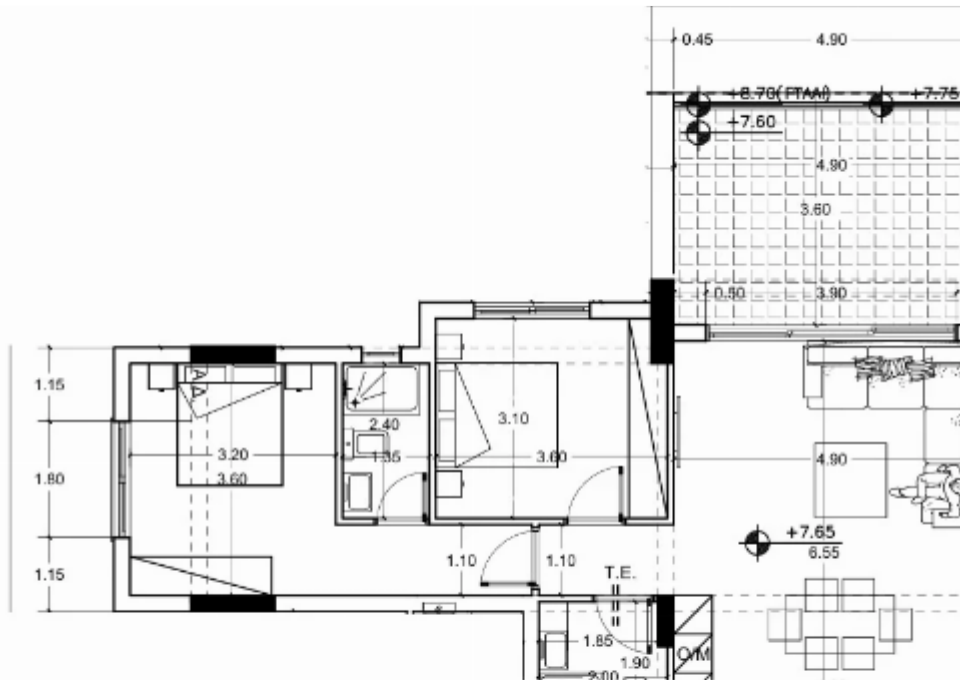

Contemporary 2-Bedroom Apartment for Sale in Panthea

Limassol, Panthea-Grammar-School-Agios-Athanasios-4105 ,
Cyprus

Offered at: € 370,000

Estate ID: 7220

Ref: MLS-33767

Bathrooms: **2**

Bedrooms: **2**

Available from: **2025-08-19**

Offered at: **370,000**

Type: **Apartment**

Veranda: **20 m²**

Experience modern elegance in this stylish 2-bedroom apartment located in one of Limassol's most desirable residential areas — Panthea, Agios Athanasios. Perfect for professionals, couples, or investors searching for new flats in Limassol for sale, this property offers comfort, convenience, and a smart layout in a premium location. ? Modern Design & Functional Layout: The apartment features an open-plan kitchen and living space that flows out to a generous veranda, creating an ideal indoor-outdoor lifestyle. Carefully selected materials and finishes enhance both the aesthetics and comfort of this residence. The added storage space is a rare and valuable bonus, perfect for keeping you...