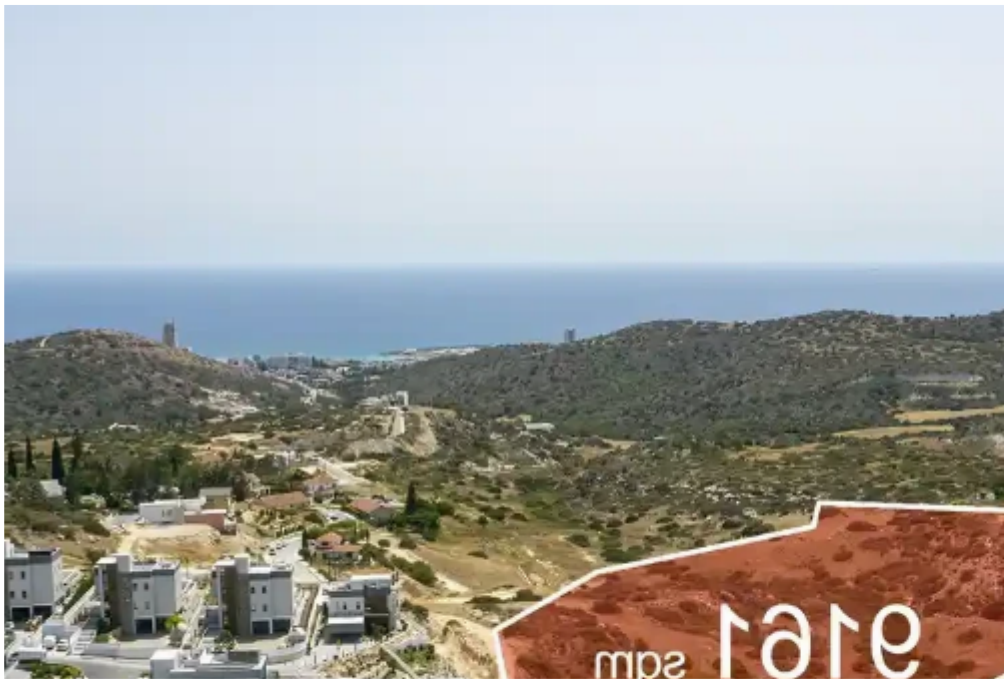

Residential land 9161 m²

Limassol, Parekklesia-4520 , Cyprus

Offered at: € 1,200,000

Estate ID: 72200

Ref: ba5226228

Total plot's-land's area: **9161 m²**

Coverage: **20 %**

Density: **20 %**

Available from: **2024-10-25**

Offered at: **1,200,000**

Type: **Residential**

""Residential Field, Pareklisia Limassol ? 9161 sqm ? ?6 (90%) ?3 (10%) Planning Zone ? 20% (90%) Building Density 10%(10%) ? 20% (90%) - 10%(10%) Coverage ? 2 Floors ? 8.3 meters height ? €1.200.000 +vat HomelinkCY Licensed Estate Agent Reg No. 1059 & LIC. No. 235/E""...