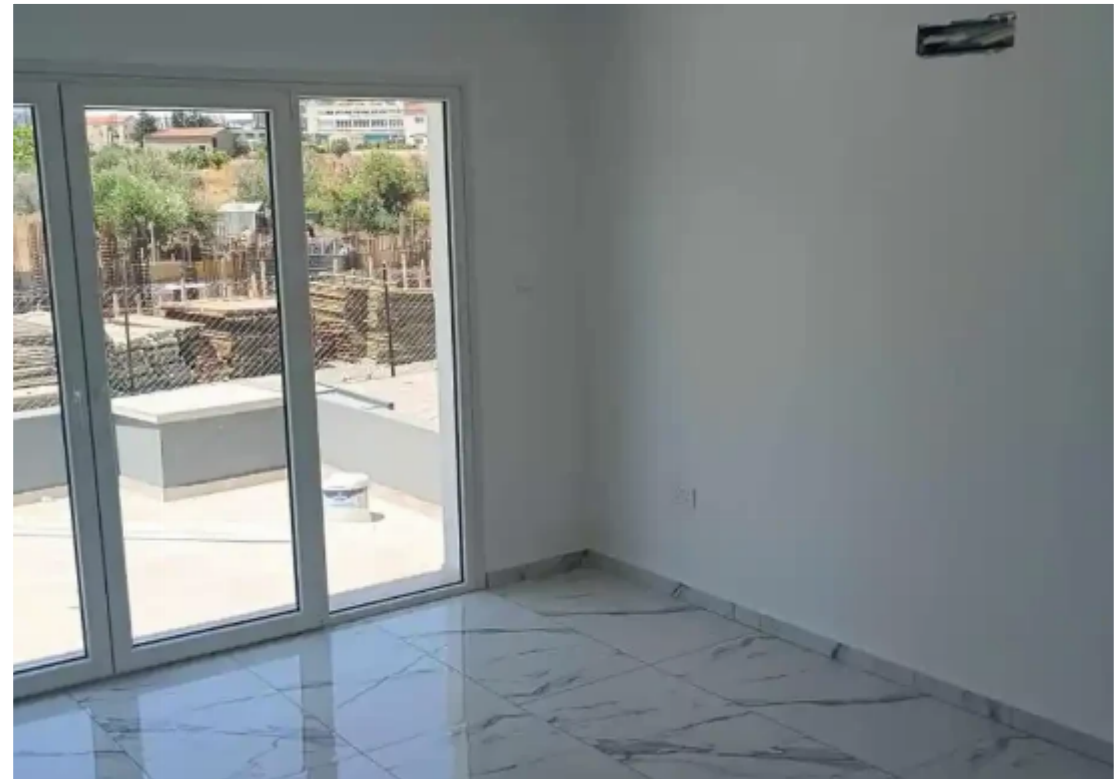

2-bedroom villa f?r s?le

Limassol, Alexandrou-Ypsilanti-St-Ypsonas-4191 , Cyprus

Offered at: € 290,000

Estate ID: 72438

Ref: ba5274219

Bathrooms: **2**

Bedrooms: **2**

Parking spaces: **Covered cars**

Available from: **2024-10-25**

Offered at: **290,000**

Type: **Villa**

.....Lovely brand new and ready to move in 2 bedroom house in a newly built area in west Limassol. Covered areas of 100 m2, plot of 130 m2 in Ypsonas just 10-12 minutes by car from the center of Limassol, 10 minutes by car from Kouriou beach. The house consists of a spacious living room and kitchen with exit to the terrace, a guest toilet on the ground floor and 2 double bedrooms and a bathroom on the upper floor. The house is new and has: double glazing, fitted wardrobes, provisions for air conditioners, covered parking. The price is 310,000 euro plus Vat....."