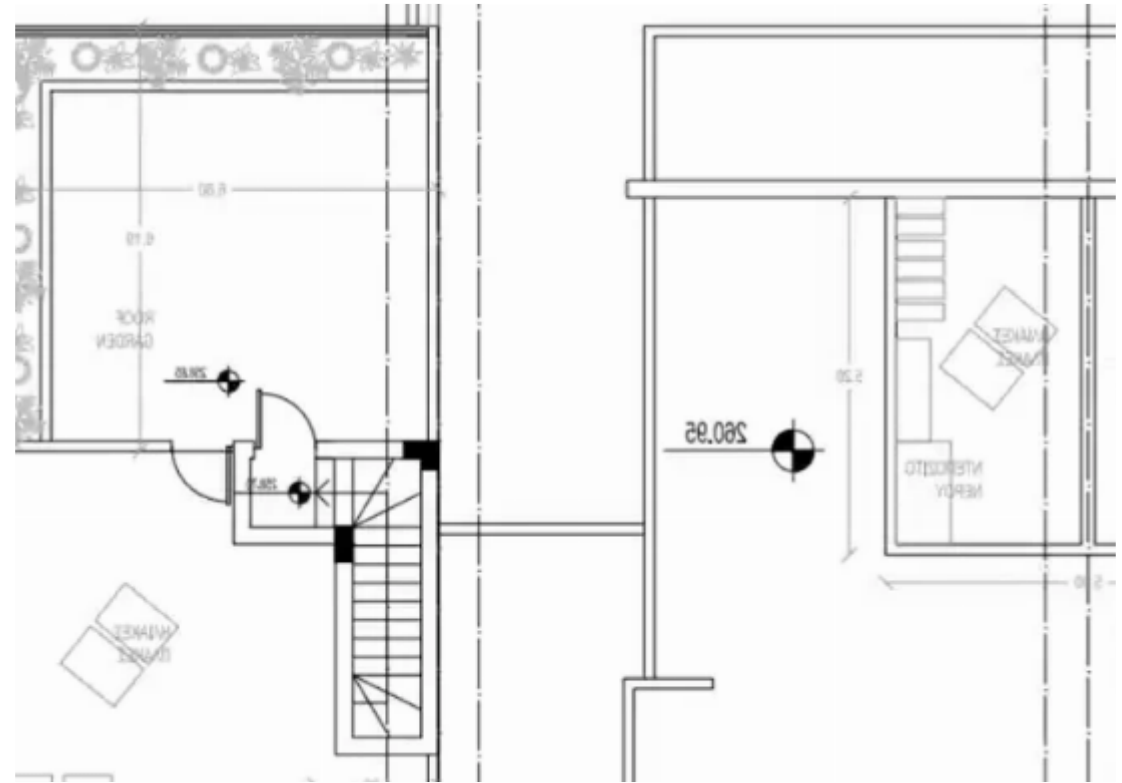

4-bedroom semi-detached for sale

Limassol, Lyceum-Agia-Phyla-Agia-Fylaxis-3118 , Cyprus

Offered at: € 469,000

Estate ID: 72471

Ref: ba5446457

NET internal area: **141**

Bathrooms: **2**

Bedrooms: **4**