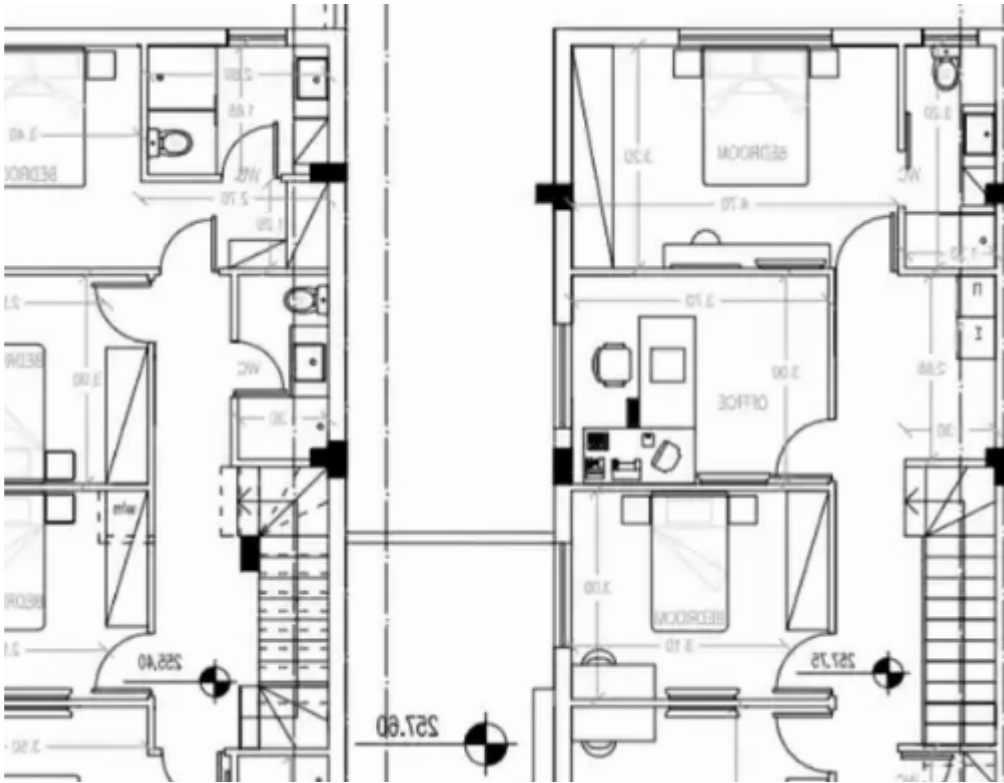

4-bedroom semi-detached for sale

Limassol, Lyceum-Agia-Phyla-Agia-Fylaxis-3118 , Cyprus

Offered at: € 469,000

Estate ID: 72471

Ref: ba5446457

NET internal area: **141**

Bathrooms: **2**

Bedrooms: **4**