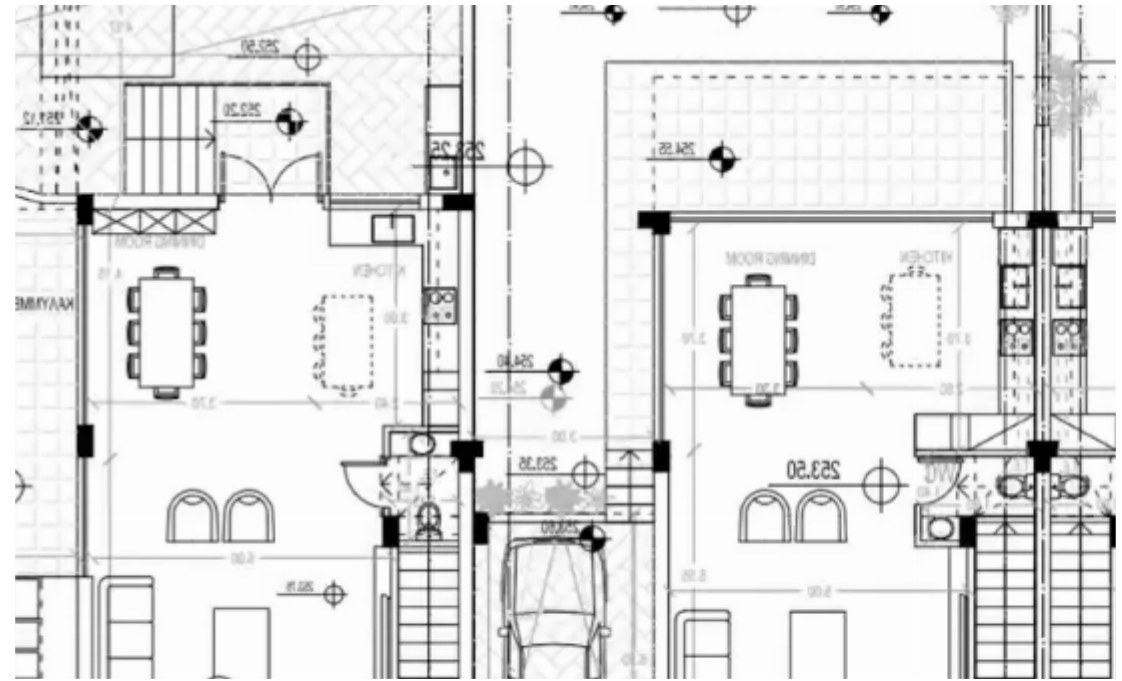

4-bedroom semi-detached for sale

Limassol, Lyceum-Agia-Phyla-Agia-Fylaxis-3118 , Cyprus

Offered at: € 469,000

Estate ID: 72471

Ref: ba5446457

NET internal area: **141**

Bathrooms: **2**

Bedrooms: **4**