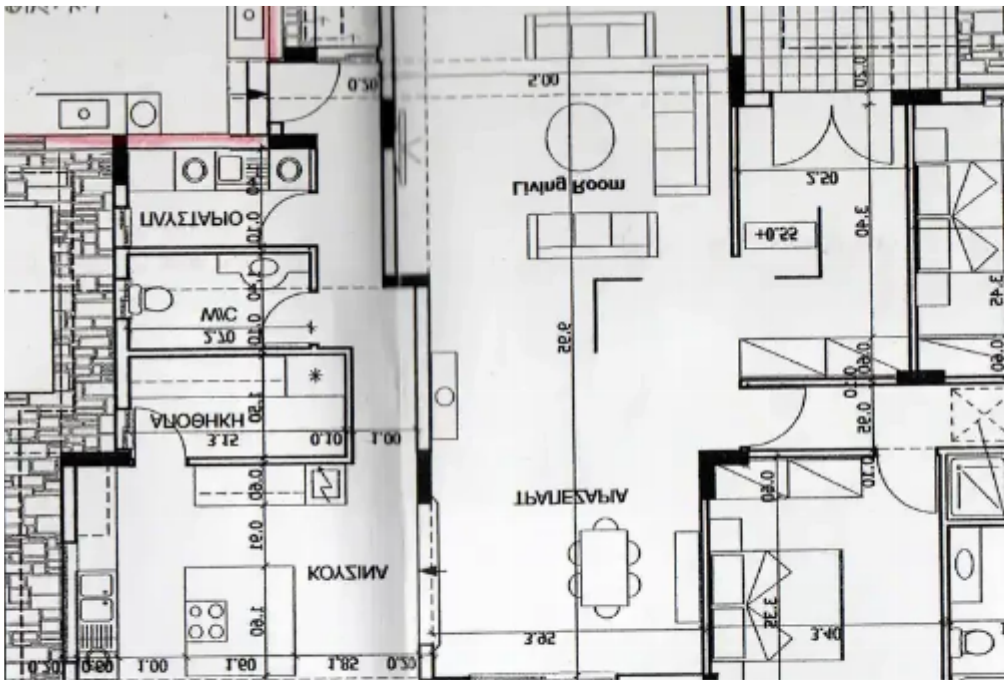

5-bedroom villa f?r s?le

Limassol, Parekklesia-4520 , Cyprus

Offered at: € 1,500,000

Estate ID: 72827

Ref: ba5459101

NET internal area: **290**

Bathrooms: **3**

Bedrooms: **5**

Parking spaces: **Uncovered cars**

Available from: **2024-10-25**

Offered at: **1,500,000**

Type: **Villa**

*****ENGLISH/ ???????? Unique single store Bungalow villa in Parekklesia, (4km north of the village center), with 290m2 covered area (250sqm Net internal area), built in 2012, on agriculture land, size 6012 m2. The house is in a peaceful private location. It's by a river that has water flowing most of the year (Sometimes all year if there a heavy rainfall in winter). If you value your privacy this is a fabulous spot and it has breathtaking panoramic unobstructed views mainly towards the mountains and some distant views towards the sea. Internally the Bungalow consists of: • Sitting room, Dining & kitchen are in one open space. • 4 bedrooms Plus one room (One...