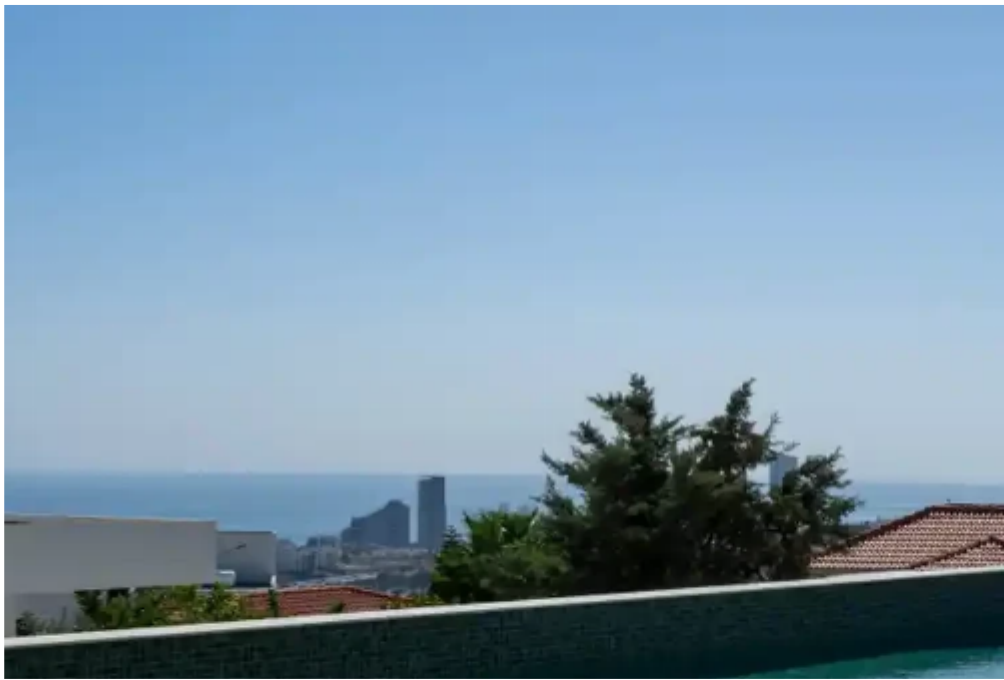

6-bedroom villa f?r s?le

Limassol, Super-Home-Center-Timou-Prodromou-Mesa-Geitonia-4004 , Cyprus

Offered at: €6,500,000

Estate ID: 73033

Ref: ba5256629

Bathrooms: **5+**

Bedrooms: **5**

Parking spaces: **Covered cars**

Available from: **2024-10-25**

Offered at: **6,500,000**

Type: **Villa**

*****Sale of spectacular 3-storey villa situated in Limassol's prestigious Green Area. It has breathtaking views overlooking the sea and the city. First floor offers a spacious living and dining layout with a fire place & access to an expansive terrace with an overflow swimming pool (with heating) and direct sea views, sleek chef's kitchen, guest WC. Second floor offers large 3 bedrooms, all with breathtaking sea views and all en-suite. Ground floor features 2 bedrooms, all en-suite, SPA with sauna, cinema room and large open floor. Garage for 2 cars and a motorcycle. Key Features: 6 bedrooms, 6 bathrooms, spacious living area spanning over 1000 m2, large plot 1000 m2, elegant ...