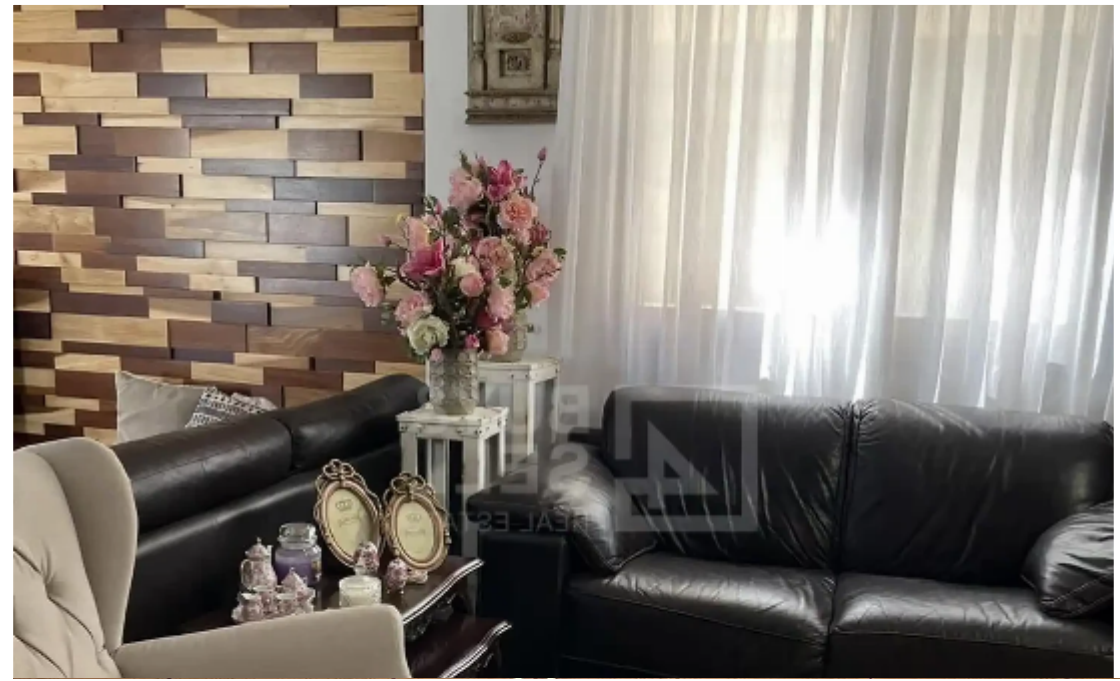

4-bedroom semi-detached for sale

Limassol, Old-Bridge-And-Royal-Gardens-Potamos-Germasogeias-4041 , Cyprus

Offered at: € 850,000

Estate ID: 73213

Ref: ba5337540

NET internal area: **132**

Bathrooms: **1**

Bedrooms: **4**

Parking spaces: **Covered cars**

Available from: **2024-10-25**

Offered at: **850,000**

Type: **SemidetachedHouse**

Stunning 4-Bedroom House in the Papas Area, Limassol, Potamos Germasogeias. This exceptional 4-bedroom house is located in the sought-after Papas area of Limassol, just 350 meters from the beach. Nestled near supermarkets, shops, and the Limassol coastal road, this property offers unparalleled convenience and accessibility. The plot covers 117 square meters and is situated on a corner, providing additional privacy and space. The interior spans 132 square meters, complemented by 22 square meters of covered verandas. The property includes two covered parking spaces and two uncovered ones. Inside, you'll find a cozy living room with a fireplace, a dining area, and an open-plan kitc...