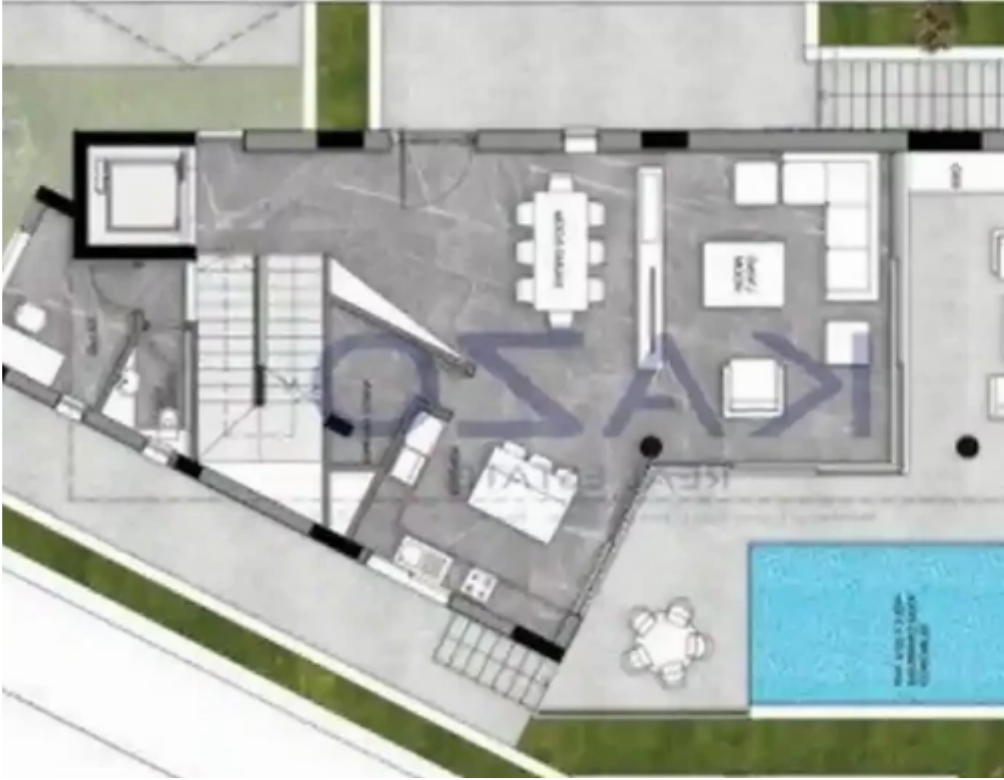

5-bedroom detached house for sale

Limassol, Panthea-Grammar-School-Agios-Athanasios-4105 ,
Cyprus

Offered at: € 1,010,000

Estate ID: 73462

Ref: ba5421366

NET internal area: **432**

Bathrooms: **1**

Bedrooms: **5**

Parking spaces: **Covered cars**

Available from: **2024-10-25**

Offered at: **1,010,000**

Type: **PrivateHouse**

Modern and prestigious five-bedroom detached villas with panoramic town and sea views are available for sale in the Panthea Area, currently off-plan. The five-bedroom villa will cover a total plot area of 351 square meters and will offer a covered area of 432 square meters. On the basement level of this amazing detached villa, there will be a bedroom with an en-suite shower, a laundry room, a gym and sauna area with a shower, a storage unit, and two covered parking spaces. On the ground level, the residents will find a spacious open-plan kitchen, dining, and living room area, a guest toilet, an office room, a cozy covered and uncovered veranda, and a private swimming pool. On the fir...