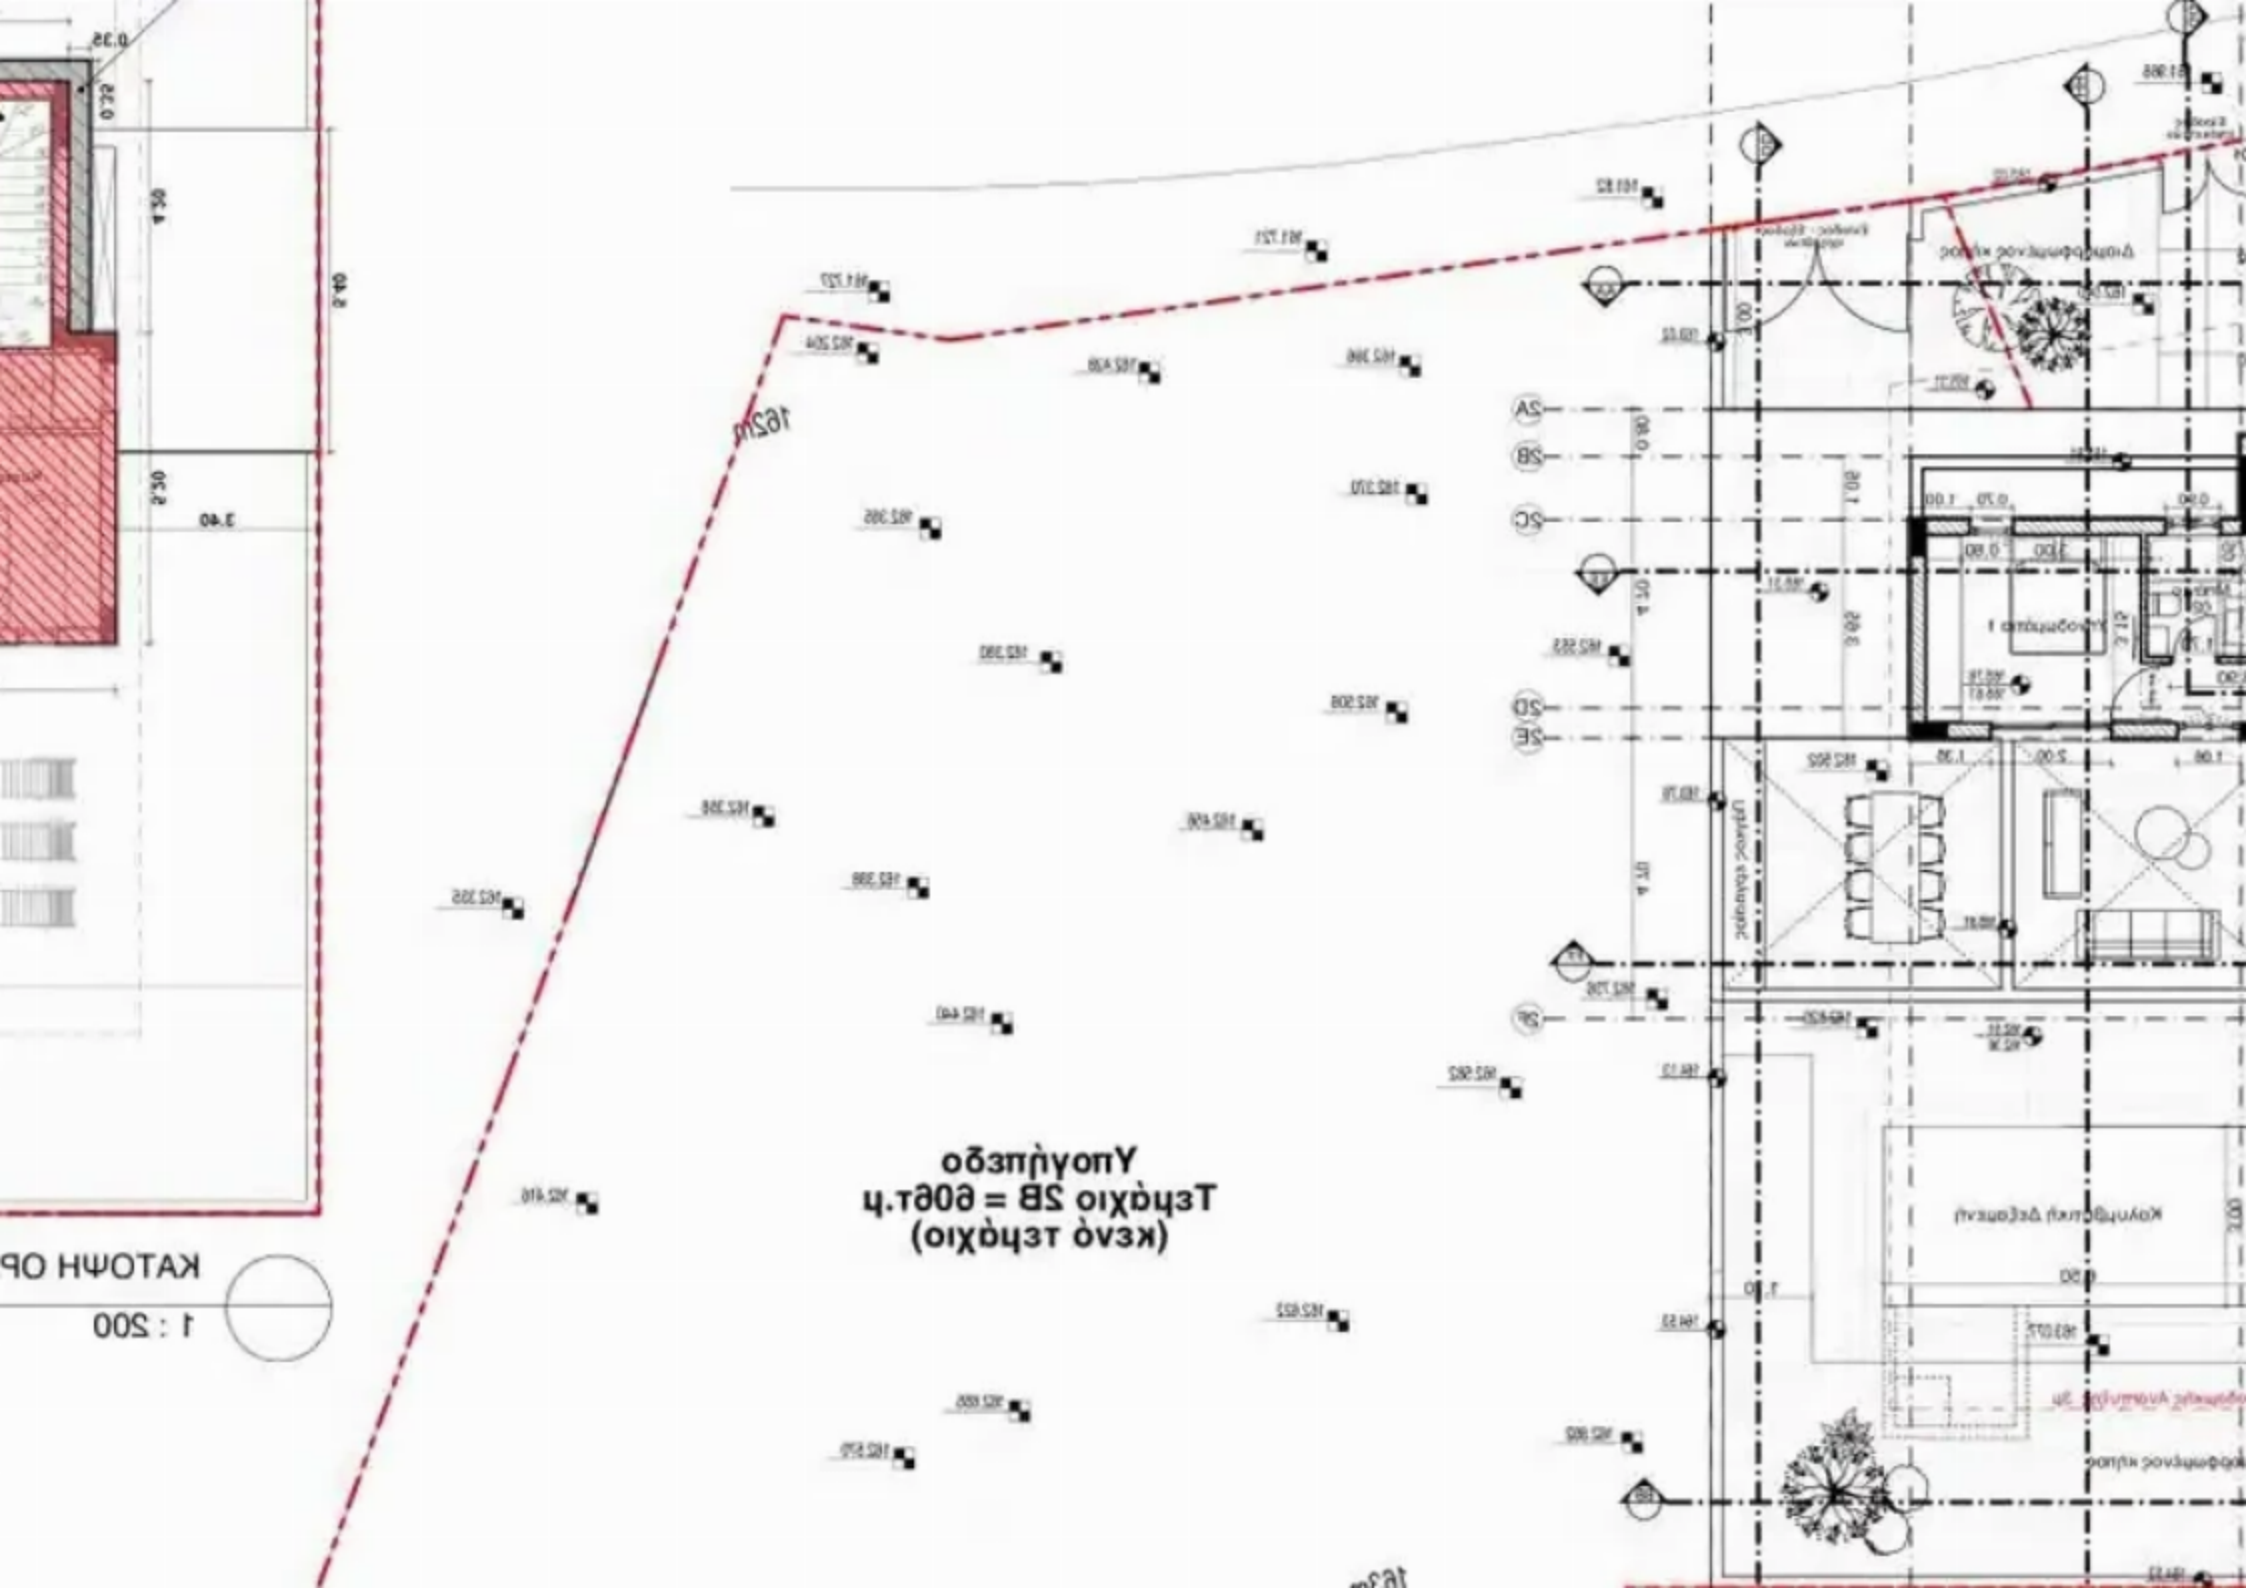

Parking spaces: **Covered cars**

Available from: **2024-10-25**

Offered at: **550,000**

Type: **Villa**

""""""""For sale is a project of a 3-bedroom house in Parekklesia, which is located on a plot of 430 m2. The internal area of the house is 130 m2 + 2 garages with a total area of 36 m2. """"""""...

Estate on map:

image not found or type unknown

Υποήγηση
Τεμάχιο ΒΣ = 00θ.τ.η
(Τεμάχιο οικόση)

ΚΑΤΩΝ ΟΡΟ

1 : 500

- AS
- SB
- SC
- SD
- SE

Υπόγειο εδάφους

Κοινοβουλευτική Δεξαμενή