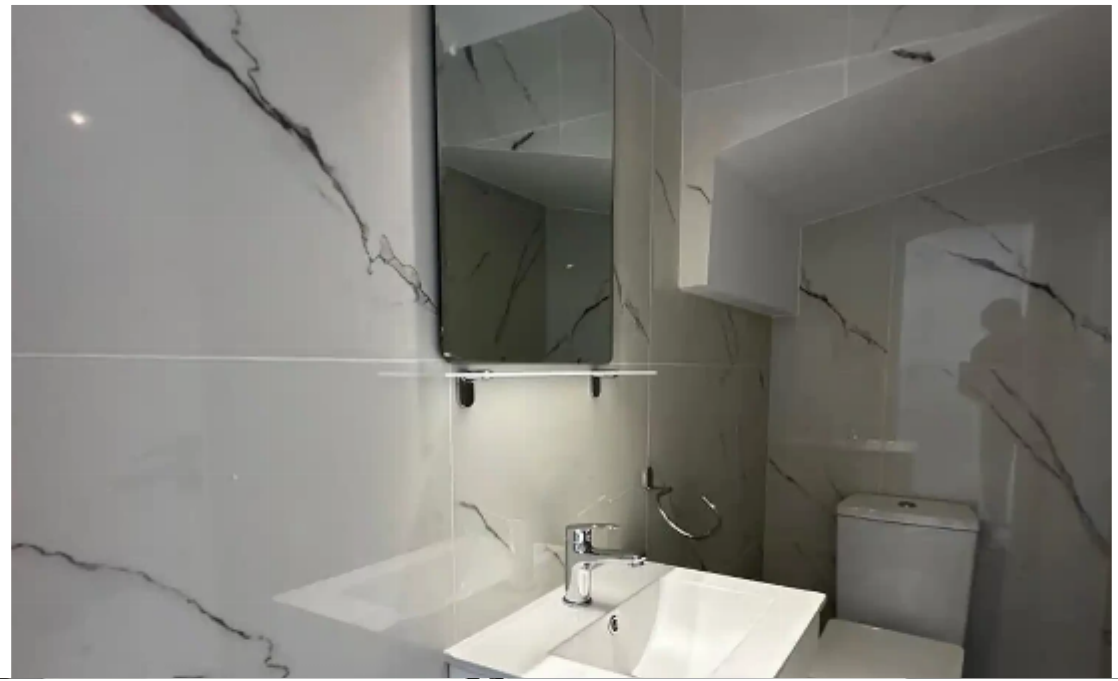

2-bedroom maisonette f?r s?le

Paphos, Lighthouse-Kato-Paphos-8040 , Cyprus

Offered at: € 285,000

Estate ID: 73668

Ref: ba5406303

Bathrooms: **2**

Bedrooms: **2**

Parking spaces: **Covered cars**

Available from: **2024-10-25**

Offered at: **285,000**

Type: **SemidetachedHouse**

.....Paphos KatoPaphos Lighthouse KingsAvenueMall Kato Paphos Next to the Lighthouse complex Maisonette 85 m2 Near the mall within walking distance of the Harbor, embankment, sea, many attractions ?2 bedrooms ?2 bathrooms ?2 balconies superlocation Only after renovation inverter air conditioners There is a title....."