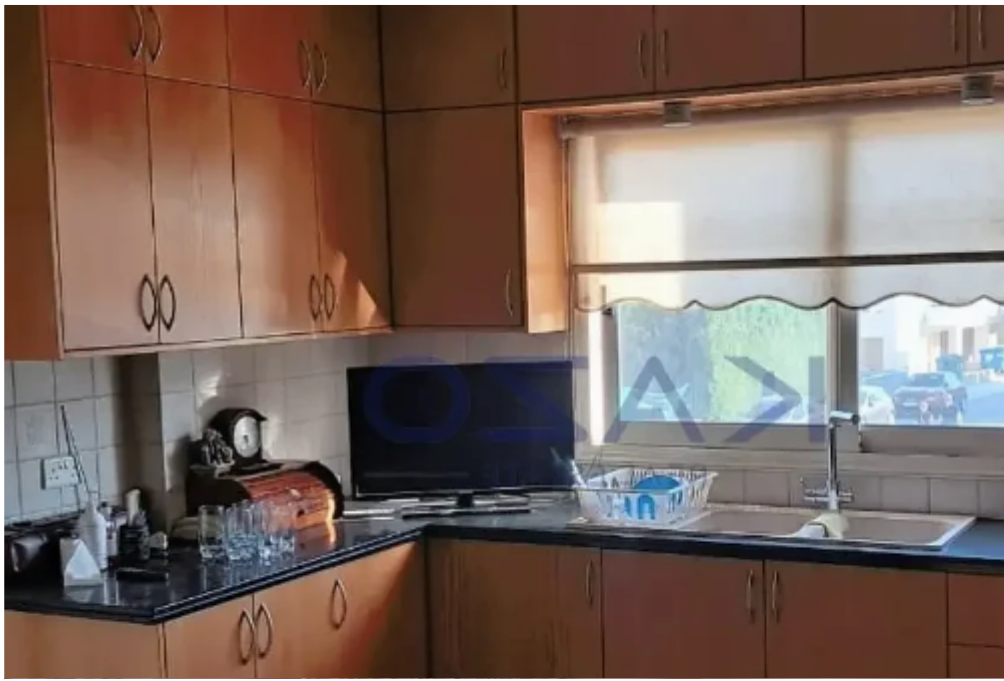

3-bedroom apartment to rent

Limassol, Logos-School-Nikou-Pattichi-St-Agios-Georgios-3071 ,
Cyprus

Offered at: € 1,300

Estate ID: 73899

Ref: ba5498969

NET internal area: **120**

Bathrooms: **2**

Bedrooms: **3**

Parking spaces: **Covered cars**

Available from: **2024-10-25**

Offered at: **1,300**

Type: **Apartment**

*****The owner will replace all the electrical appliances with new ones (air-conditions units & fridge) according to energy efficiency A for low electricity bills. Introducing a spacious three bedroom first floor apartment, available for rent in Petrou & Pavlou. The property covers 120 sqm internal area with 25 sqm terrace. It consists of a large living room, a kitchen and three bright bedrooms.***** ...