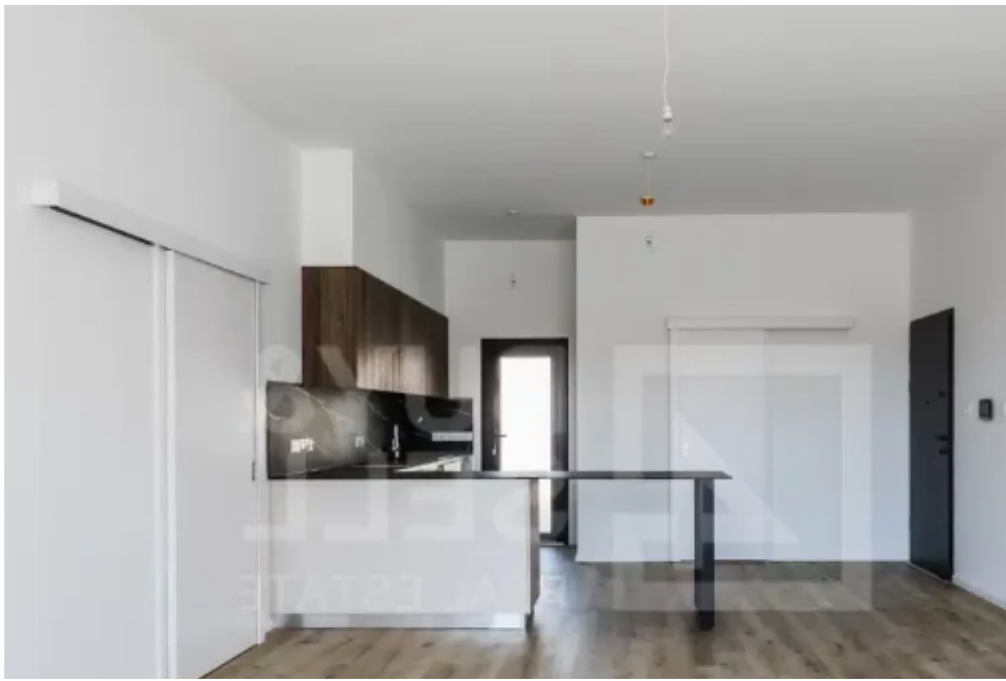

2-bedroom apartment to rent

Limassol, Kalogeropouleio-Gymnasium-Kodobathkia-Mesa-Geitonia-4002 , Cyprus

Offered at: €2,600

Estate ID: 73922

Ref: ba5499486

NET internal area: **85**

Bathrooms: **2**

Bedrooms: **2**

Parking spaces: **No cars**

Available from: **2024-10-25**

Offered at: **2,600**

Type: **Apartment**

.....? Spacious 2-Bedroom Apartment for Rent in Ayios Athanasios! ? Welcome to your new home in this modern 2-bedroom apartment, featuring: ?
85m² Internal Space ? 16m² Private Veranda ? Parking Available ? Storage Options ? Furnished Option Available Enjoy a contemporary living
experience in a vibrant neighborhood, conveniently located near amenities and transport links. Ideal for families or professionals seeking comfort and
space. Available Now! ? Contact us today to schedule a viewing! Don't miss out on this fantastic opportunity!....."