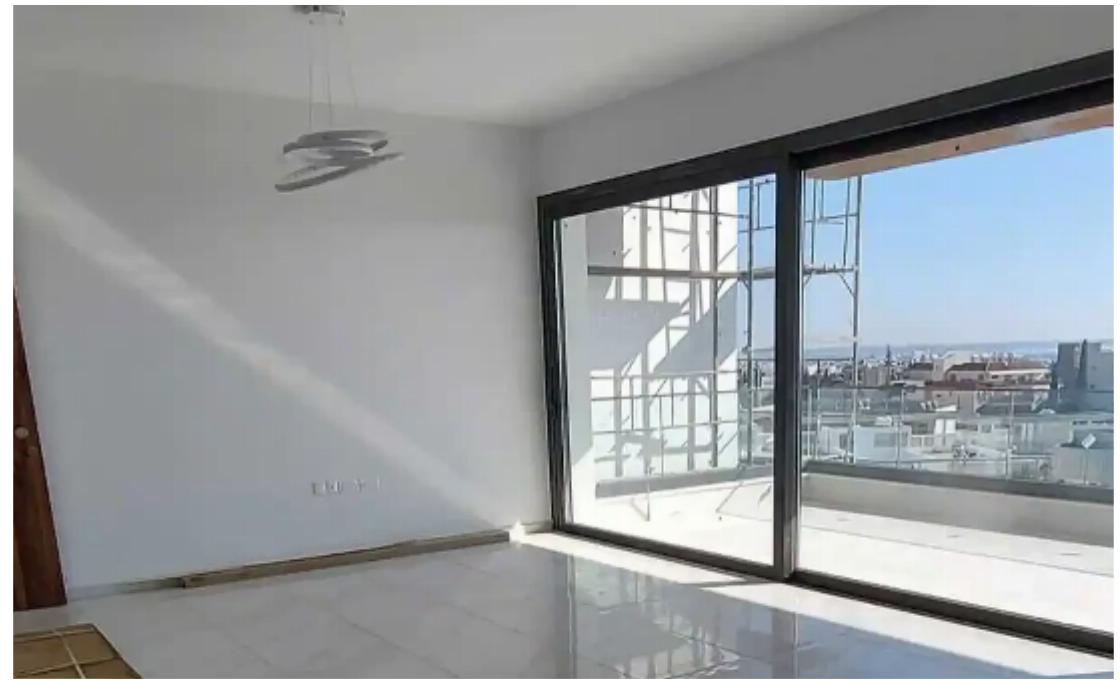

2-bedroom apartment for sale

Limassol, Agios-Panteleimon-School-Agia-Phyla-Agia-Fylaxis-3116 ,
Cyprus

Offered at: € 450,000

Estate ID: 73972

Ref: ba5193956

NET internal area: **137**

Bathrooms: **2**

Bedrooms: **2**

Parking spaces: **Covered cars**

Available from: **2024-10-26**

Offered at: **450,000**

Type: **Apartment**

""""""""Apartment for sale, located on the prestigious hills of Panthea, offering panoramic views of the entire city of Limassol and the sea. The area is surrounded by all amenities and prestigious private schools. Good transport infrastructure, green area, nearby there is a park. The project has 10 apartments with a communal swimming pool, gym, playground and panoramic views for each apartment. The two penthouses have their own roof garden with a private pool upstairs. The project is located on a corner plot of 1238 m2, offering privacy and spacious parking spaces.""""""""...