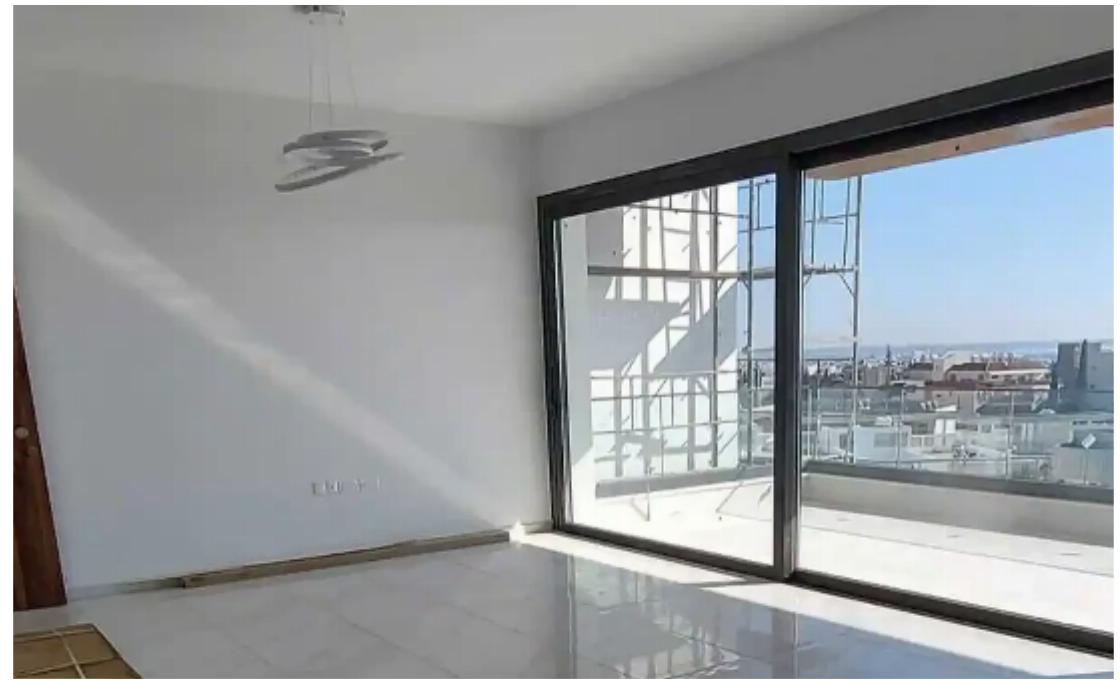

2-bedroom apartment for sale

Limassol, Agios-Panteleimon-School-Agia-Phyla-Agia-Fylaxis-3116 ,
Cyprus

Offered at: € 450,000

Estate ID: 73972

Ref: ba5193956

Bathrooms: **2**

Bedrooms: **2**

Parking spaces: **Covered cars**

Available from: **2024-10-26**

Offered at: **450,000**

Type: **Apartment**

""""""""Apartment for sale, located on the prestigious hills of Panthea, offering panoramic views of the entire city of Limassol and the sea. The area is surrounded by all amenities and prestigious private schools. Good transport infrastructure, green area, nearby there is a park. The project has 10 apartments with a communal swimming pool, gym, playground and panoramic views for each apartment. The two penthouses have their own roof garden with a private pool upstairs. The project is located on a corner plot of 1238 m2, offering privacy and spacious parking spaces.""""""""...