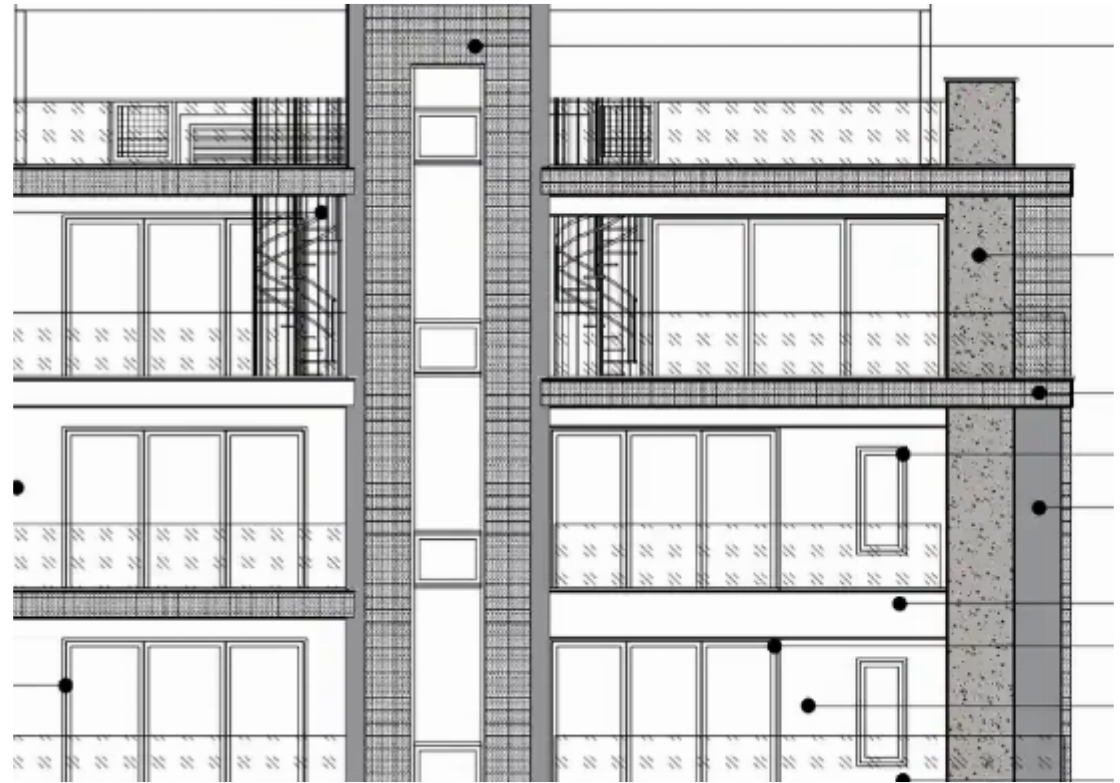

## 3-bedroom apartment f?r s?le

Limassol, Lyceum-Petros-And-Pavlos-3085 , Cyprus

**Offered at:** €615,000

**Estate ID:** 74040

**Ref:** ba5052768

NET internal area: **106**

Bathrooms: **3**

Bedrooms: **3**

Parking spaces: **No cars**

Available from: **2024-10-26**

Offered at: **615,000**

Type: **Apartment**

Located in the Kolossaïou, Petrou & Pavlou area of Limassol, Cyprus, this residential complex boasts an exclusive collection of six apartments, spread across three well-appointed floors. Each residence within the complex has been designed with a focus on modern living, offering residents both luxury and functionality. The strategic location allows for easy access to the city's amenities and is just a short journey away from the bustling city center. With a commitment to quality and comfort, this complex serves as an ideal home for those seeking a contemporary living experience in Limassol. ...