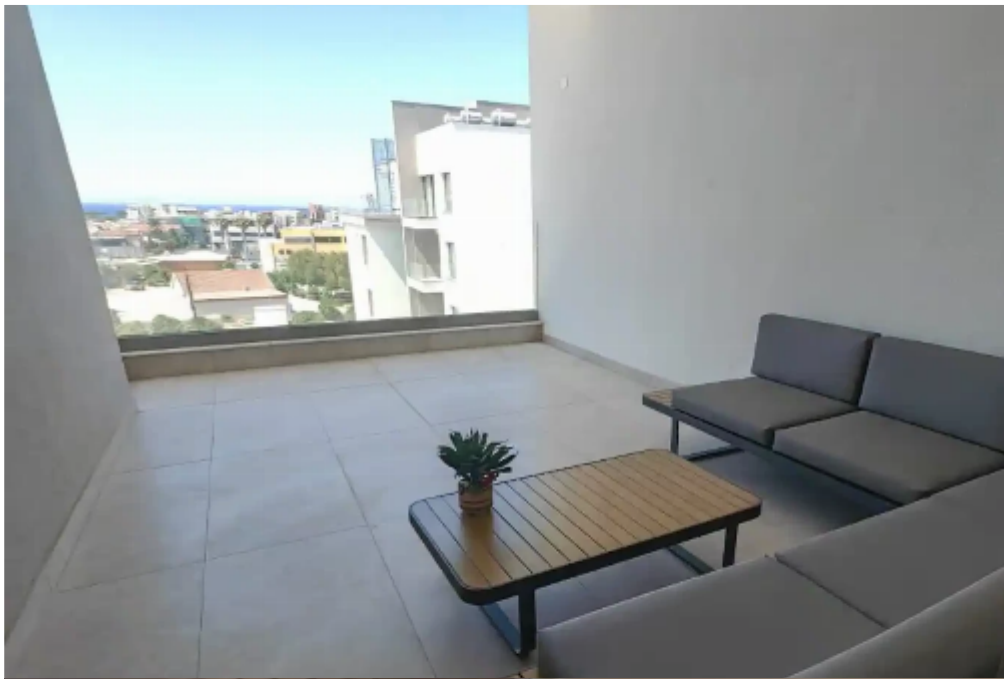

2-bedroom apartment f?r s?le

Limassol, Linopetra-School-Agios-Stylianos-Agios-Athanasios-4102 ,
Cyprus

Offered at: € 546,000

Estate ID: 74047

Ref: ba5098285

NET internal area: **91**

Bathrooms: **2**

Bedrooms: **2**

Parking spaces: **No cars**

Available from: **2024-10-26**

Offered at: **546,000**

Type: **Apartment**

....."This project is located in the famous Columbia area of ??Limassol, in the heart of the most cosmopolitan area of ??Cyprus. Luxurious complex surrounded by tranquil landscaped gardens, large terraces, recreation and entertainment areas, and an outdoor pool. Designed to feel part of the vibrant city center, but with maximum privacy. The project consists of three buildings that house 1, 2 and 3-bedroom apartments and deluxe 3-bedroom penthouses, with a private rooftop pool and unobstructed sea views. Unique design and elegance. All residences are built to the highest standards; made from the finest materials and offer the added leisure and lifestyle amenities that make T...