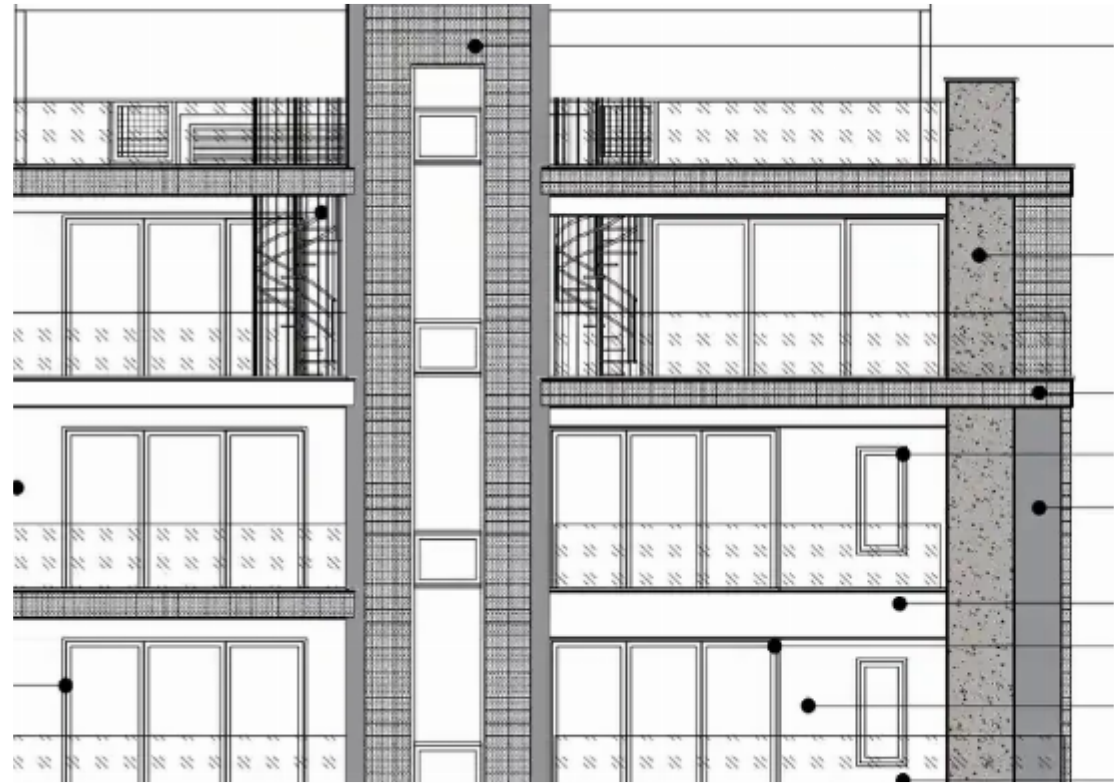

2-bedroom apartment f?r s?le

Limassol, Lyceum-Petros-And-Pavlos-3085 , Cyprus

Offered at: € 515,000

Estate ID: 74065

Ref: ba5052769

Bathrooms: **2**

Bedrooms: **2**

Parking spaces: **No cars**

Available from: **2024-10-26**

Offered at: **515,000**

Type: **Apartment**

Located in the Kolossaïou, Petrou & Pavlou area of Limassol, Cyprus, this residential complex boasts an exclusive collection of six apartments, spread across three well-appointed floors. Each residence within the complex has been designed with a focus on modern living, offering residents both luxury and functionality. The strategic location allows for easy access to the city's amenities and is just a short journey away from the bustling city center. With a commitment to quality and comfort, this complex serves as an ideal home for those seeking a contemporary living experience in Limassol. ...