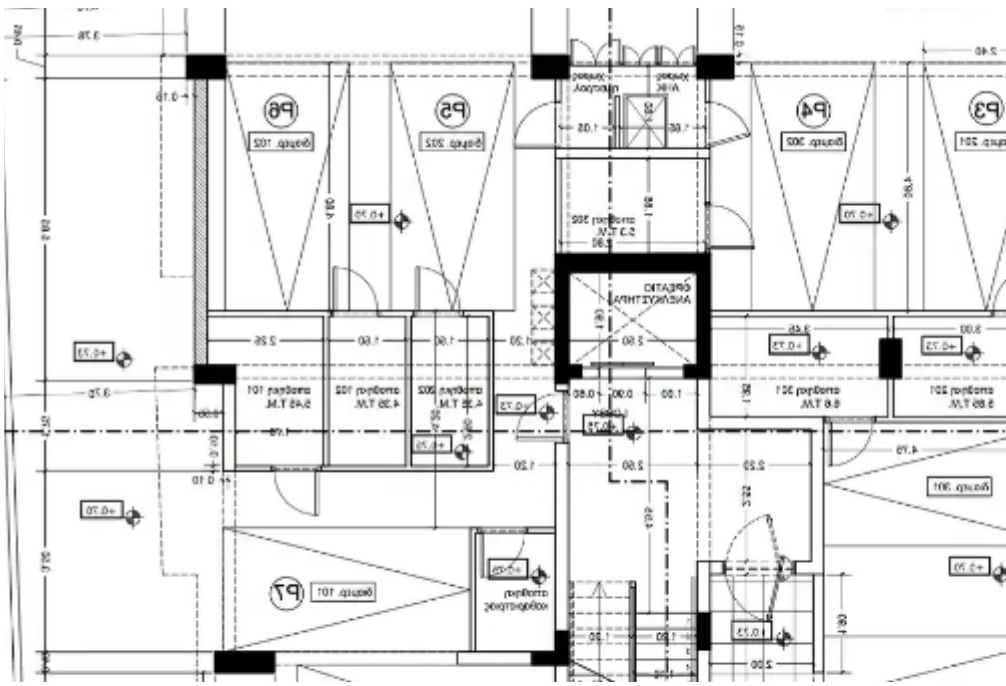

2-bedroom apartment f?r s?le

Limassol, Lyceum-Petros-And-Pavlos-3085 , Cyprus

Offered at: € 515,000

Estate ID: 74065

Ref: ba5052769

Bathrooms: **2**

Bedrooms: **2**

Parking spaces: **No cars**