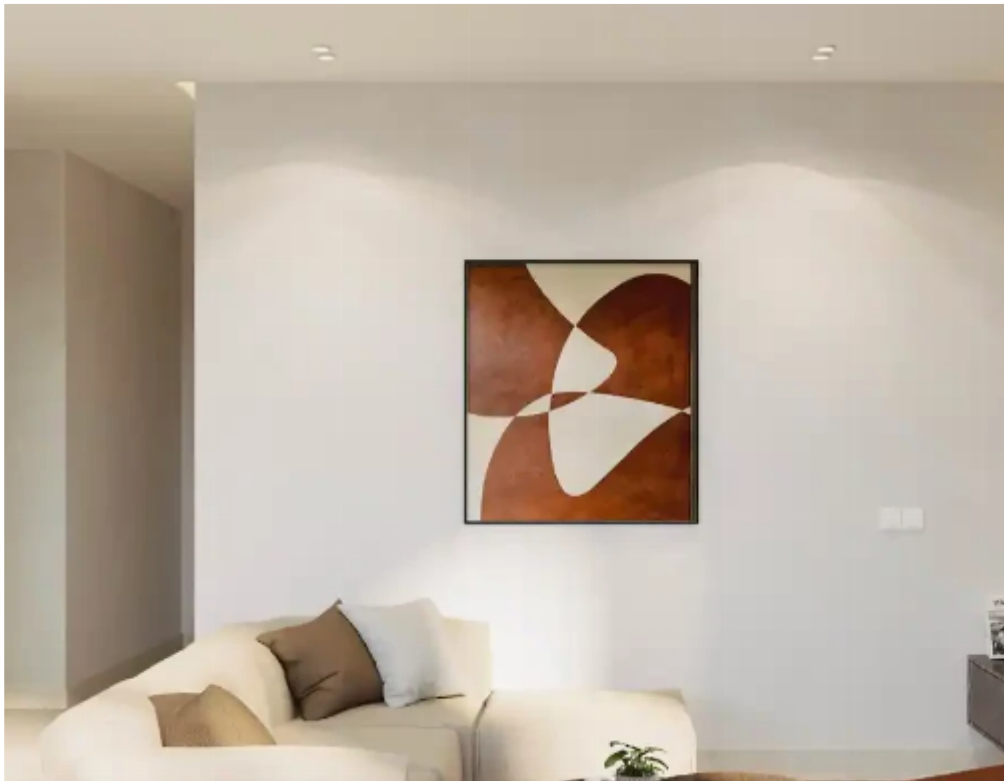

## 2-bedroom apartment f?r s?le

Limassol, Lyceum-Petros-And-Pavlos-3085 , Cyprus

**Offered at:** € 430,000

**Estate ID:** 74067

**Ref:** ba5277294

NET internal area: **82**

Bathrooms: **2**

Bedrooms: **2**

Parking spaces: **No cars**

Available from: **2024-10-26**

Offered at: **430,000**

Type: **Apartment**

....."Veniz Residence is a haven of design and comfort; the apartments boast a modern aesthetic and are meticulously constructed with high-quality materials. Each apartment offers an unparalleled living experience, with contemporary finishes and thoughtful design elements. From the moment you step inside, you'll be greeted with an atmosphere of sophistication and style. The apartments at Veniz Residence are bathed in natural light, offering a sense of airiness and spaciousness. The open-plan layout seamlessly combines the living, dining, and kitchen areas, creating a dynamic space perfect for both relaxation and entertainment. The apartments feature ample storage, functional k...