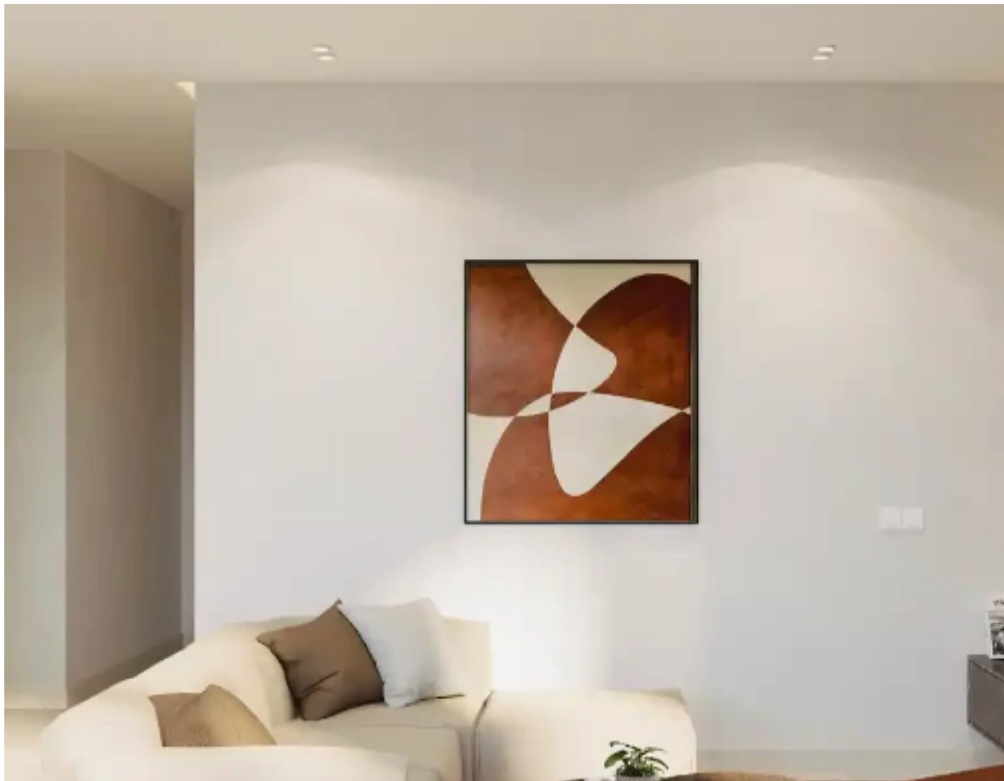

2-bedroom apartment f?r s?le

Limassol, Lyceum-Petros-And-Pavlos-3085 , Cyprus

Offered at: € 430,000

Estate ID: 74067

Ref: ba5277294

Bathrooms: **2**

Bedrooms: **2**

Parking spaces: **No cars**

Available from: **2024-10-26**

Offered at: **430,000**

Type: **Apartment**

.....Veniz Residence is a haven of design and comfort; the apartments boast a modern aesthetic and are meticulously constructed with high-quality materials. Each apartment offers an unparalleled living experience, with contemporary finishes and thoughtful design elements. From the moment you step inside, you'll be greeted with an atmosphere of sophistication and style. The apartments at Veniz Residence are bathed in natural light, offering a sense of airiness and spaciousness. The open-plan layout seamlessly combines the living, dining, and kitchen areas, creating a dynamic space perfect for both relaxation and entertainment. The apartments feature ample storage, functional k...