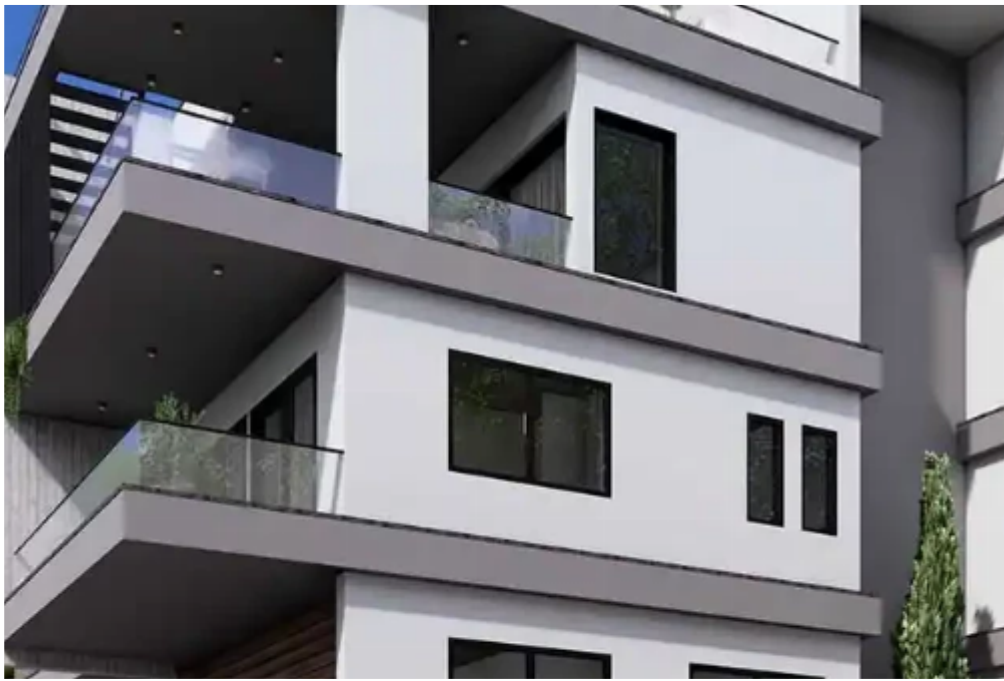

3-bedroom penthouse for sale

Limassol, Water-Plant-Agia-Phyla-Agia-Fylaxis-3120 , Cyprus

Offered at: € 440,000

Estate ID: 74069

Ref: ba5362925

NET internal area: **86**

Bathrooms: **2**

Bedrooms: **3**

Parking spaces: **No cars**

Available from: **2024-10-26**

Offered at: **440,000**

Type: **Penthouse**

Discover the project a premier private estate in Limassol's sought-after Panthea Area. This exquisite development offers a range of luxurious apartments, including stylish 1, 2, and 3-bedroom units, as well as two exclusive penthouses with private roof terraces. Situated in a prime location, the project provides unparalleled convenience with supermarkets, bakeries, restaurants, cafés, and banks all within walking distance. Plus, it's just minutes from the highway, ensuring easy access to the rest of the city. Each residence is crafted to the highest standards, featuring top-quality materials and finishes. Residents also enjoy a host of leisure and lifestyle amenities, making pro...