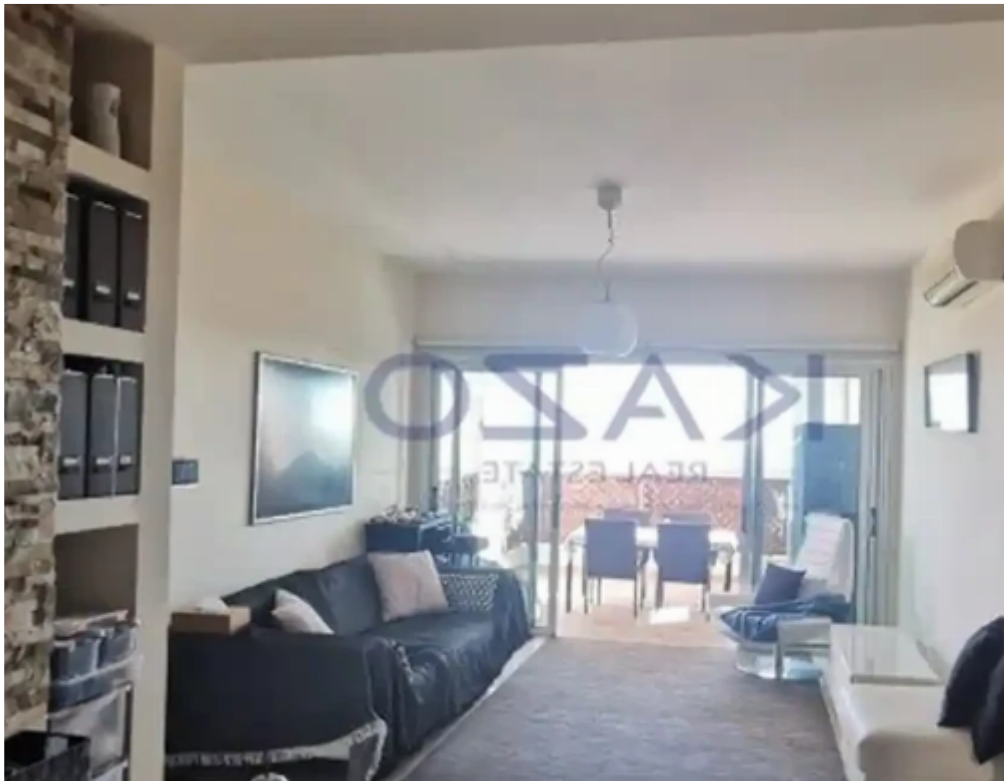

## 2-bedroom apartment for sale

Limassol, Mediterranean-Hospital-Agia-Phyla-Agia-Fylaxis-3117 ,  
Cyprus

**Offered at:** € 295,000

**Estate ID:** 74137

**Ref:** ba5416285

NET internal area: **84**

Bathrooms: **1**

Bedrooms: **2**

Parking spaces: **Covered cars**

Available from: **2024-10-26**

Offered at: **295,000**

Type: **Apartment**

""""""""""Amazing resale two-bedroom apartment with a private roof garden available for sale in the hills of Agia Fyla - Panthea area. The top-floor apartment offers an internal covered area of 85 square meters, a covered balcony area of 18 square meters, and 91 square meters of uncovered private roof garden area, ideal for enjoying the majestic views that Limassol has to offer! The property is located north from Limassol motorway, in a quiet residential area. Call us now or book a viewing form to view this amazing two-bedroom resale offer.""""""""""...

# Estate on map:

OSAKI

An aerial photograph of a densely populated city, likely Osaka, Japan. The image shows a vast expanse of residential and commercial buildings with various roof colors, including terracotta and grey. In the background, a large body of water is visible under a clear blue sky with a bright sun in the upper right corner. The word "OSAKI" is superimposed in the center of the image in a large, white, stylized font.