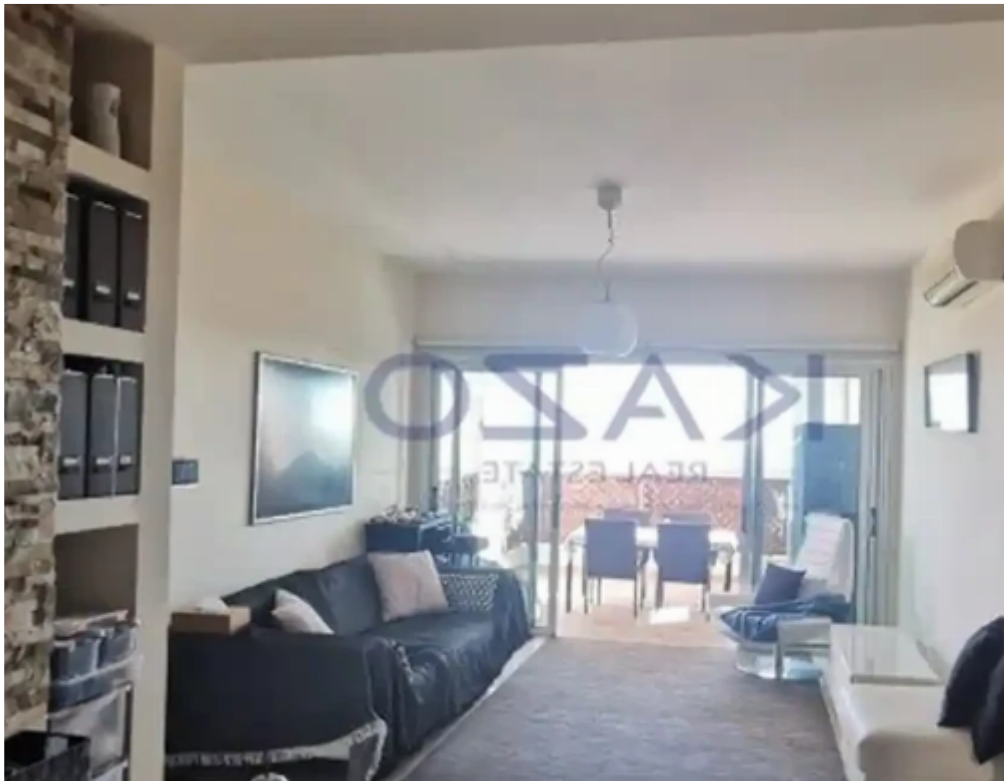

## 2-bedroom apartment for sale

Limassol, Mediterranean-Hospital-Agia-Phyla-Agia-Fylaxis-3117 ,  
Cyprus

**Offered at:** € 295,000

**Estate ID:** 74137

**Ref:** ba5416285

NET internal area: **84**

Bathrooms: **1**

Bedrooms: **2**

Parking spaces: **Covered cars**

Available from: **2024-10-26**

Offered at: **295,000**

Type: **Apartment**

""""""""""Amazing resale two-bedroom apartment with a private roof garden available for sale in the hills of Agia Fyla - Panthea area. The top-floor apartment offers an internal covered area of 85 square meters, a covered balcony area of 18 square meters, and 91 square meters of uncovered private roof garden area, ideal for enjoying the majestic views that Limassol has to offer! The property is located north from Limassol motorway, in a quiet residential area. Call us now or book a viewing form to view this amazing two-bedroom resale offer.""""""""""...

## Estate on map:

image not found or type unknown

An aerial photograph of a densely populated city, likely Osaka, Japan. The image shows a vast expanse of residential and commercial buildings with various roof colors, including terracotta and grey. In the background, a large body of water is visible under a clear blue sky with a bright sun in the upper right corner. The word 'OSAKI' is overlaid in the center of the image in a large, light blue, stylized font.